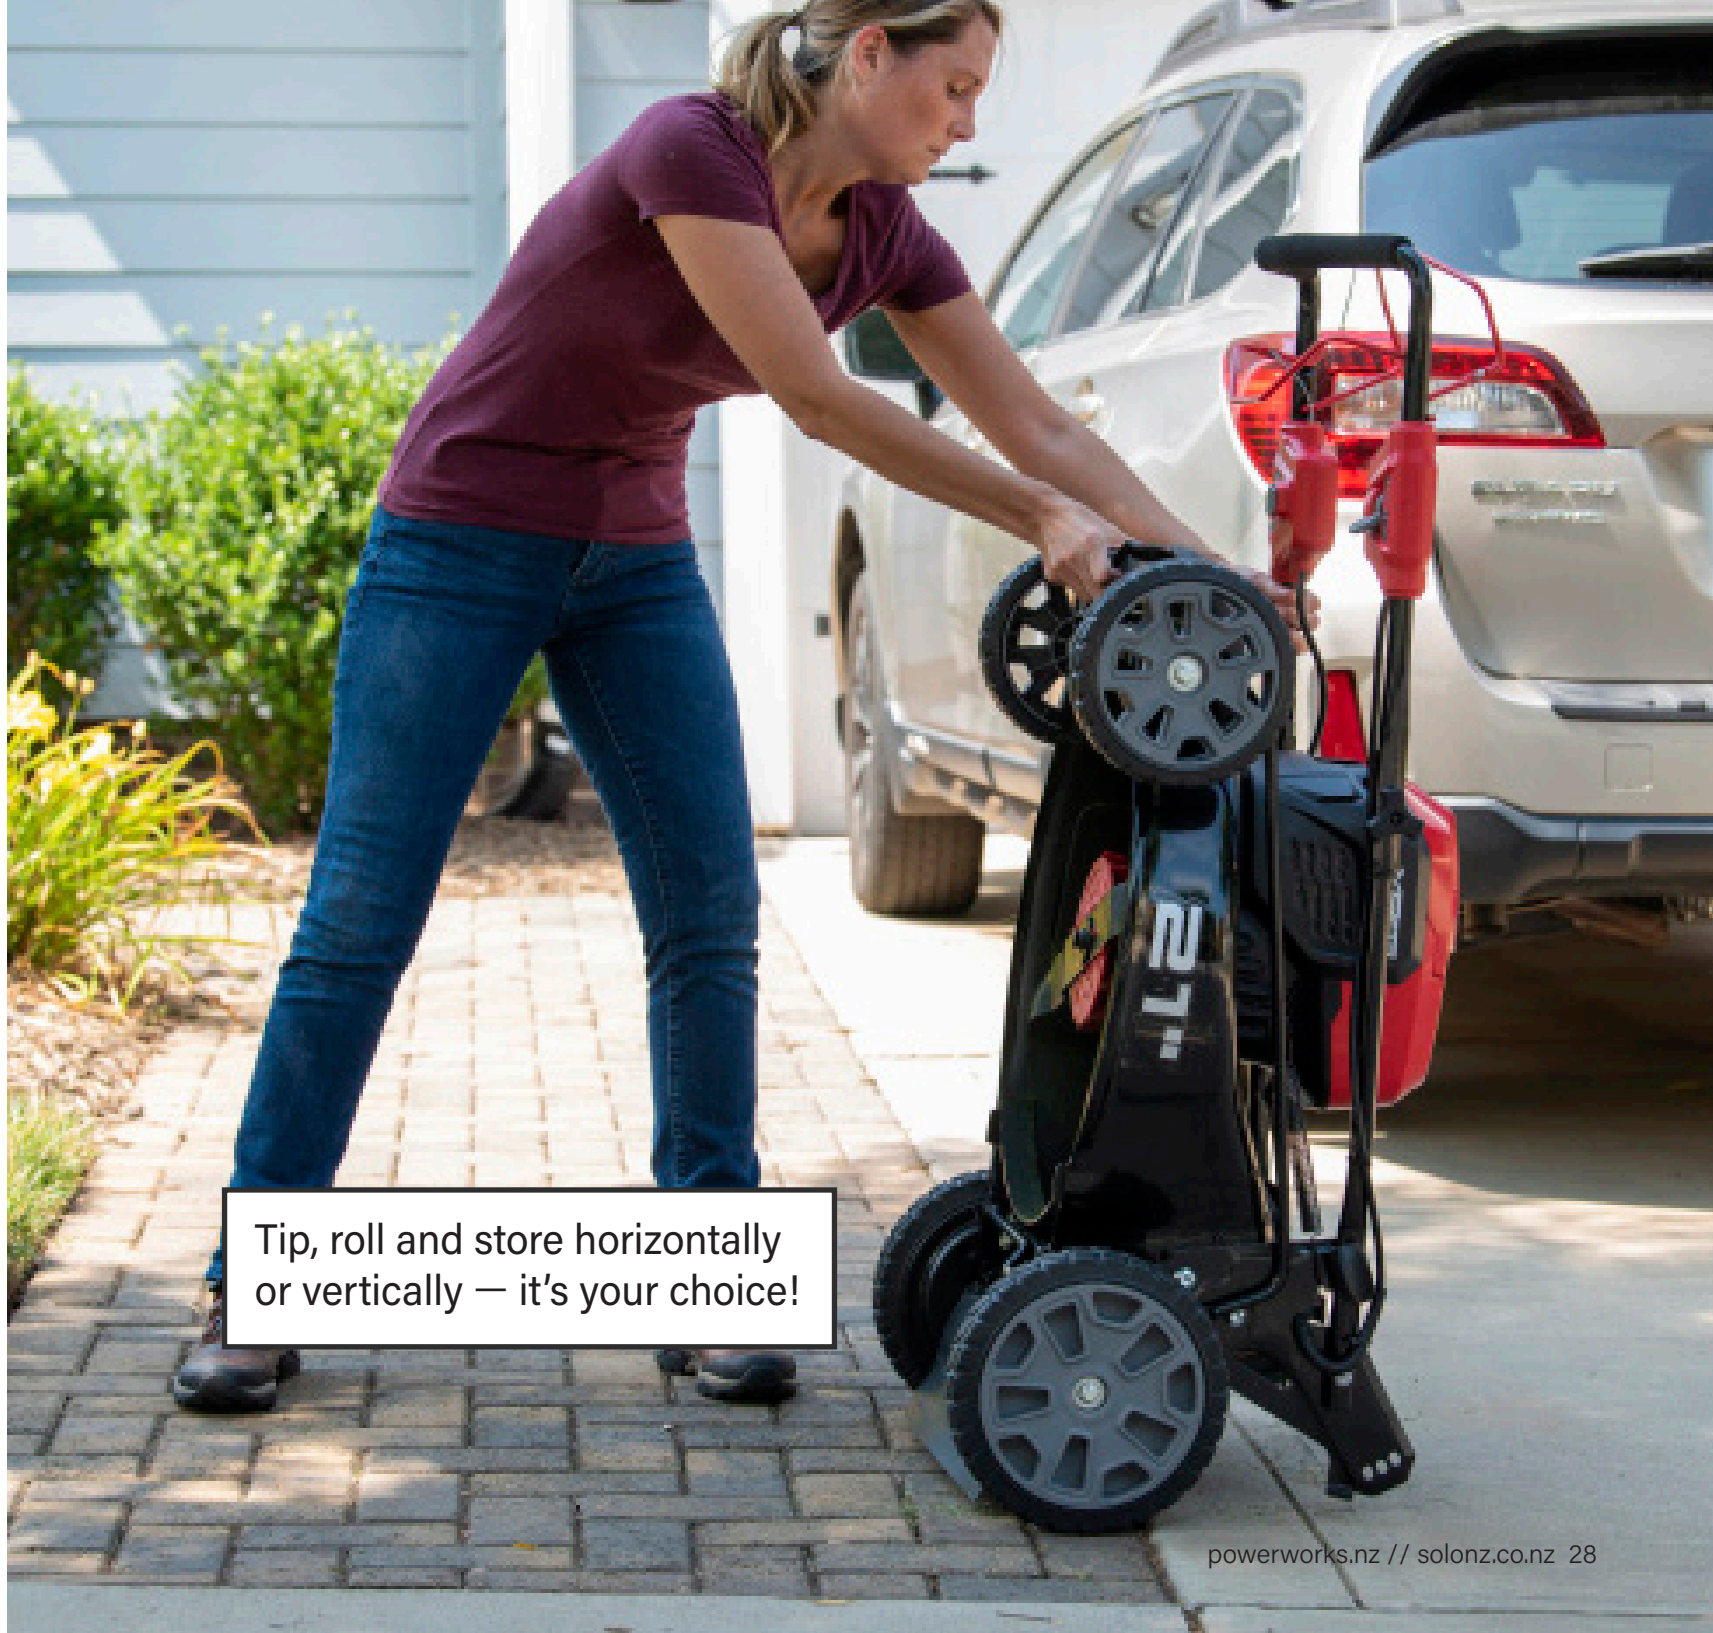

Tip, roll and store horizontally or vertically — it's your choice!