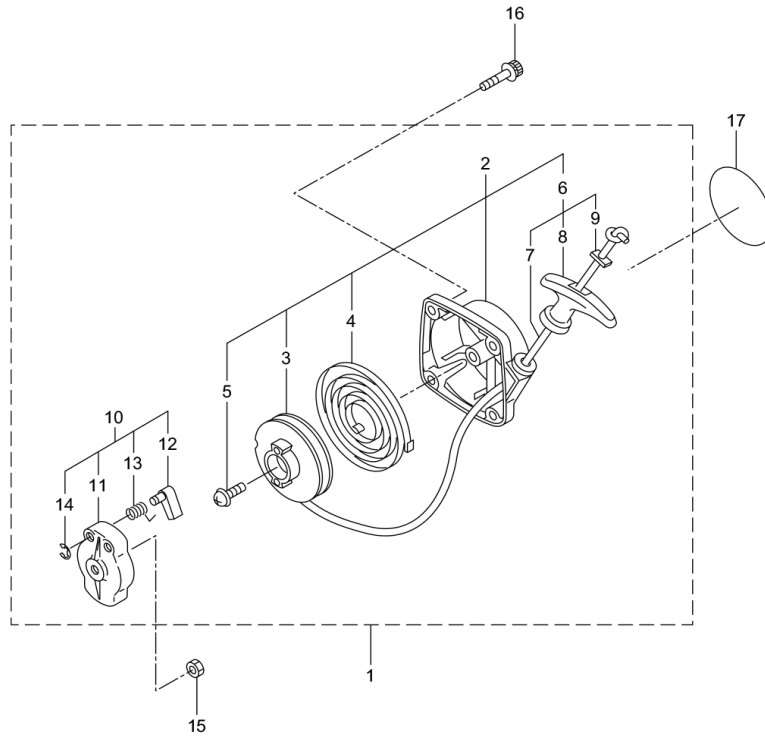

MX36E
5. RECOIL STARTER

- 11 -

Status	Position	Parts Number	Parts Name	Unit Quantity	Set Unit Quantity	Specification	Remarks	Maker code
	1	563607	RECOIL STARTER ASSY	1			Incl.2-14	
	2	246299	STARTER ASSY	1			Incl.3-9	
	3	279893	REEL	1				
	4	279894	SPIRAL SPRING	1				
	5	279895	SET SCREW	1				
	6	246300	ROPE	1			Incl.7-9