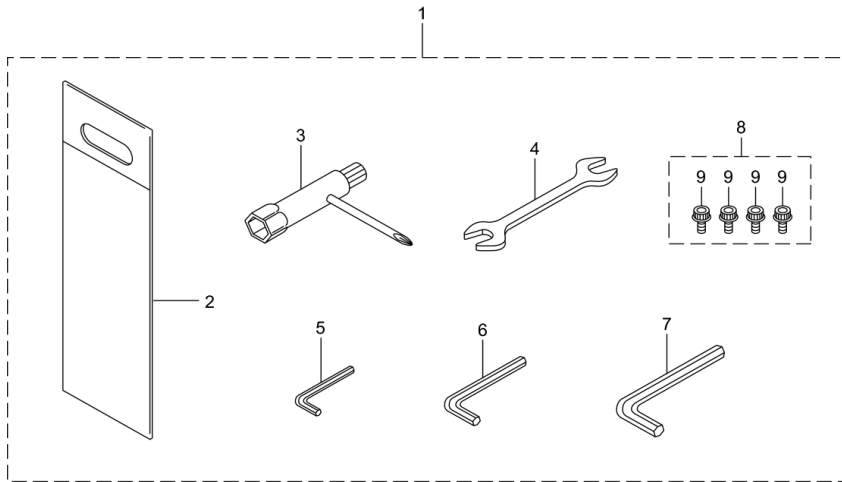

MX36E
7. ACCESSORIES

- 15 -

Status	Position	Parts Number	Parts Name	Unit Quantity	Set Unit Quantity	Specification	Remarks	Maker code
	1	560589	TOOL SET	1			Incl.2-9	
	2	560535		1				
	3	560536		1		17X19X(+)	17X19X(+)	
	4	560537		1		8X10	8x10	
	5	560538		1		3mm	3mm	
	6	560539		1		4mm	4mm