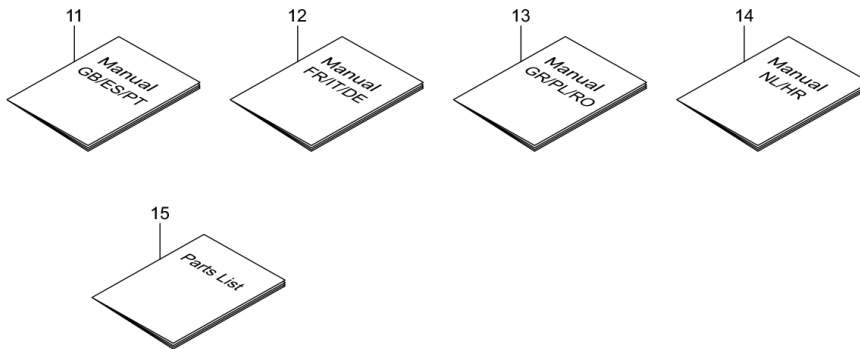

MX36E
7. ACCESSORIES

- 15 -

Status	Position	Parts Number	Parts Name	Unit Quantity	Set Unit Quantity	Specification	Remarks	Maker code
	1	560589	TOOL SET	1			Incl.2-9	
	2	560535		1				
	3	560536		1		17X19X(+)	17X19X(+)	
	4	560537		1		8X10	8x10	
	5	560538		1		3mm	3mm	
	6	560539		1		4mm	4mm