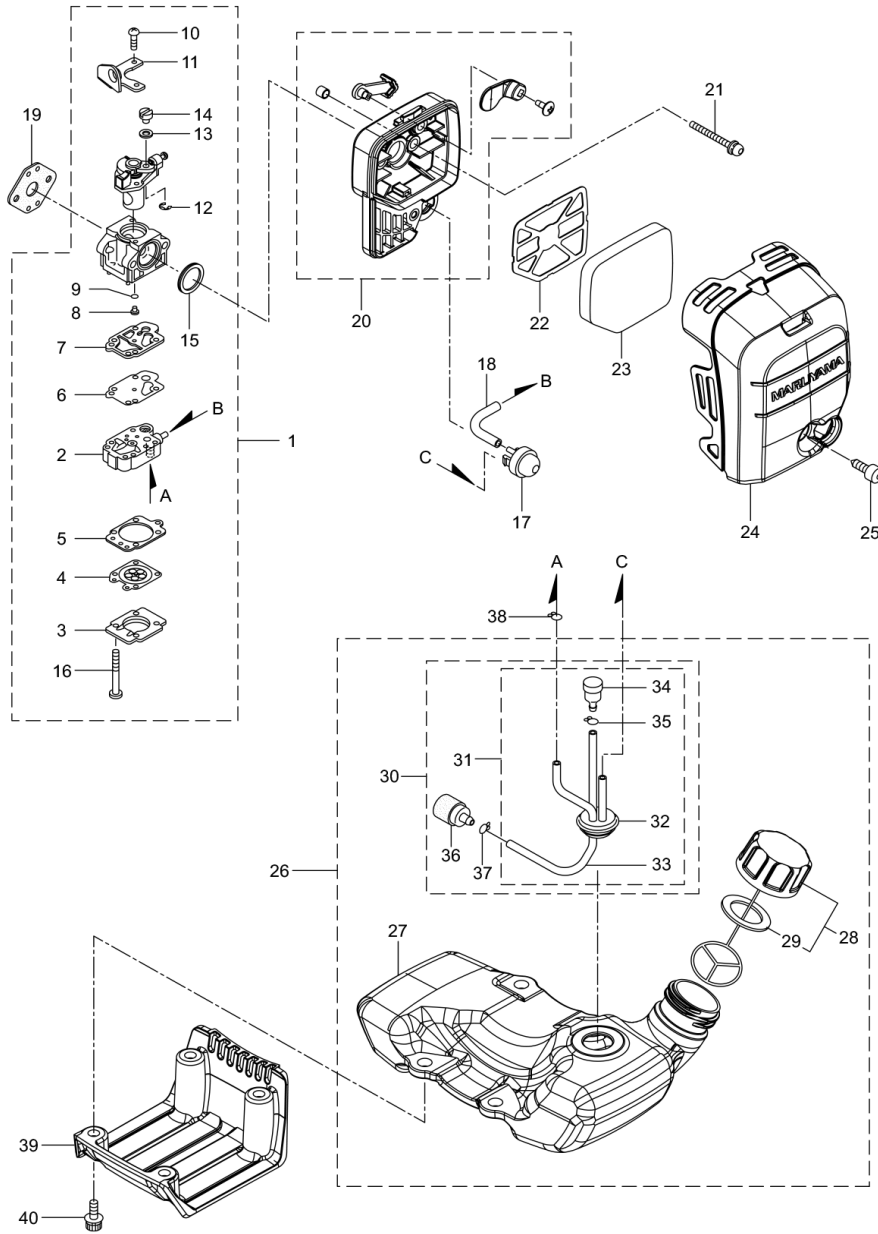

MX36E
6. CARBURETOR, FUEL TANK

- 13 -

Status	Position	Parts Number	Parts Name	Unit Quantity	Set Unit Quantity	Specification	Remarks	Maker code
	1	246167	CARBURETOR ASSY	1		WYJ	Incl.2-16	
	2	246365	PUMP BODY	1				
	3	263726	COVER PLATE	1		WB21-158		
	4	283905	DIAPHRAGM METERRING	1		WB95-614		
	5	263727	GASKET	1		WB92-192		
	6	262994	DIAPHRAGM	1		WB95-99