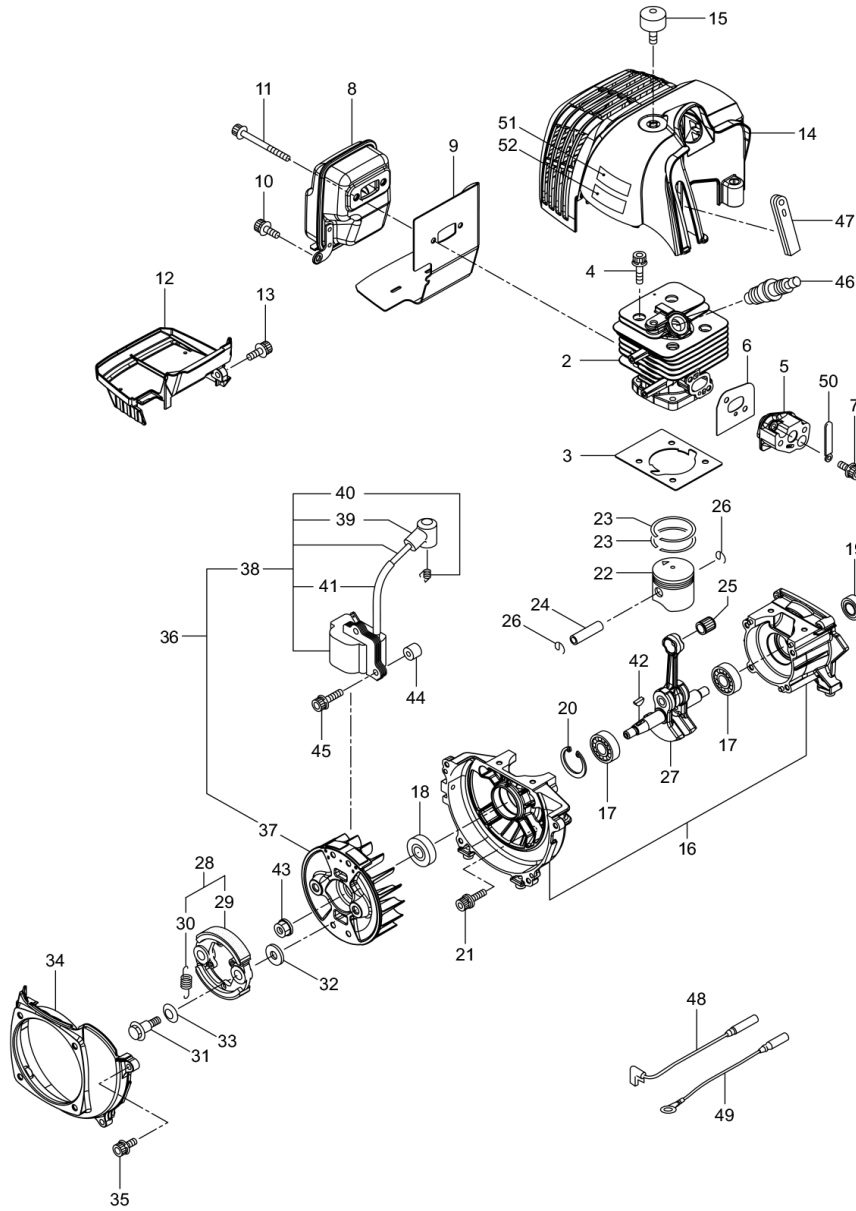

MX36E
4. ENGINE

- 7 -

Status	Position	Parts Number	Parts Name	Unit Quantity	Set Unit Quantity	Specification	Remarks	Maker code
	1	875285		1			FE362TH/01	
	2	246041	CYLINDER	1				
	3	279859	GASKET	1		T1.2		
	4	261250	CAP SCREW	4	5	M5X20	M5x20	
	5	279669	INSULATOR ASSY	1				
	6	279671	GASKET	1		T0.5		
	7	265924	CAP SCREW	2	5	M5X25WSW+1	M5x25