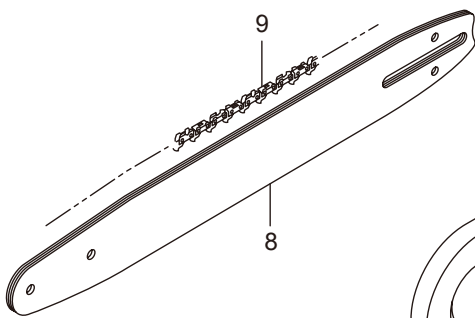

9. MCV3501S(16)-01
LABEL, ACCESSORIES

Ref.No.	Part No.
9-1	275243
9-2	287255
9-3	275244
9-4	287160
9-5	275175
9-6	287616
9-7	287161
9-8	287395
9-9	289539
9-10	287400
9-11	285729
9-12	285730
9-13	275239
9-14	272020
9-15	523938
9-16	288652
9-17	285732
9-18	286865
9-19	275240
9-20	275241