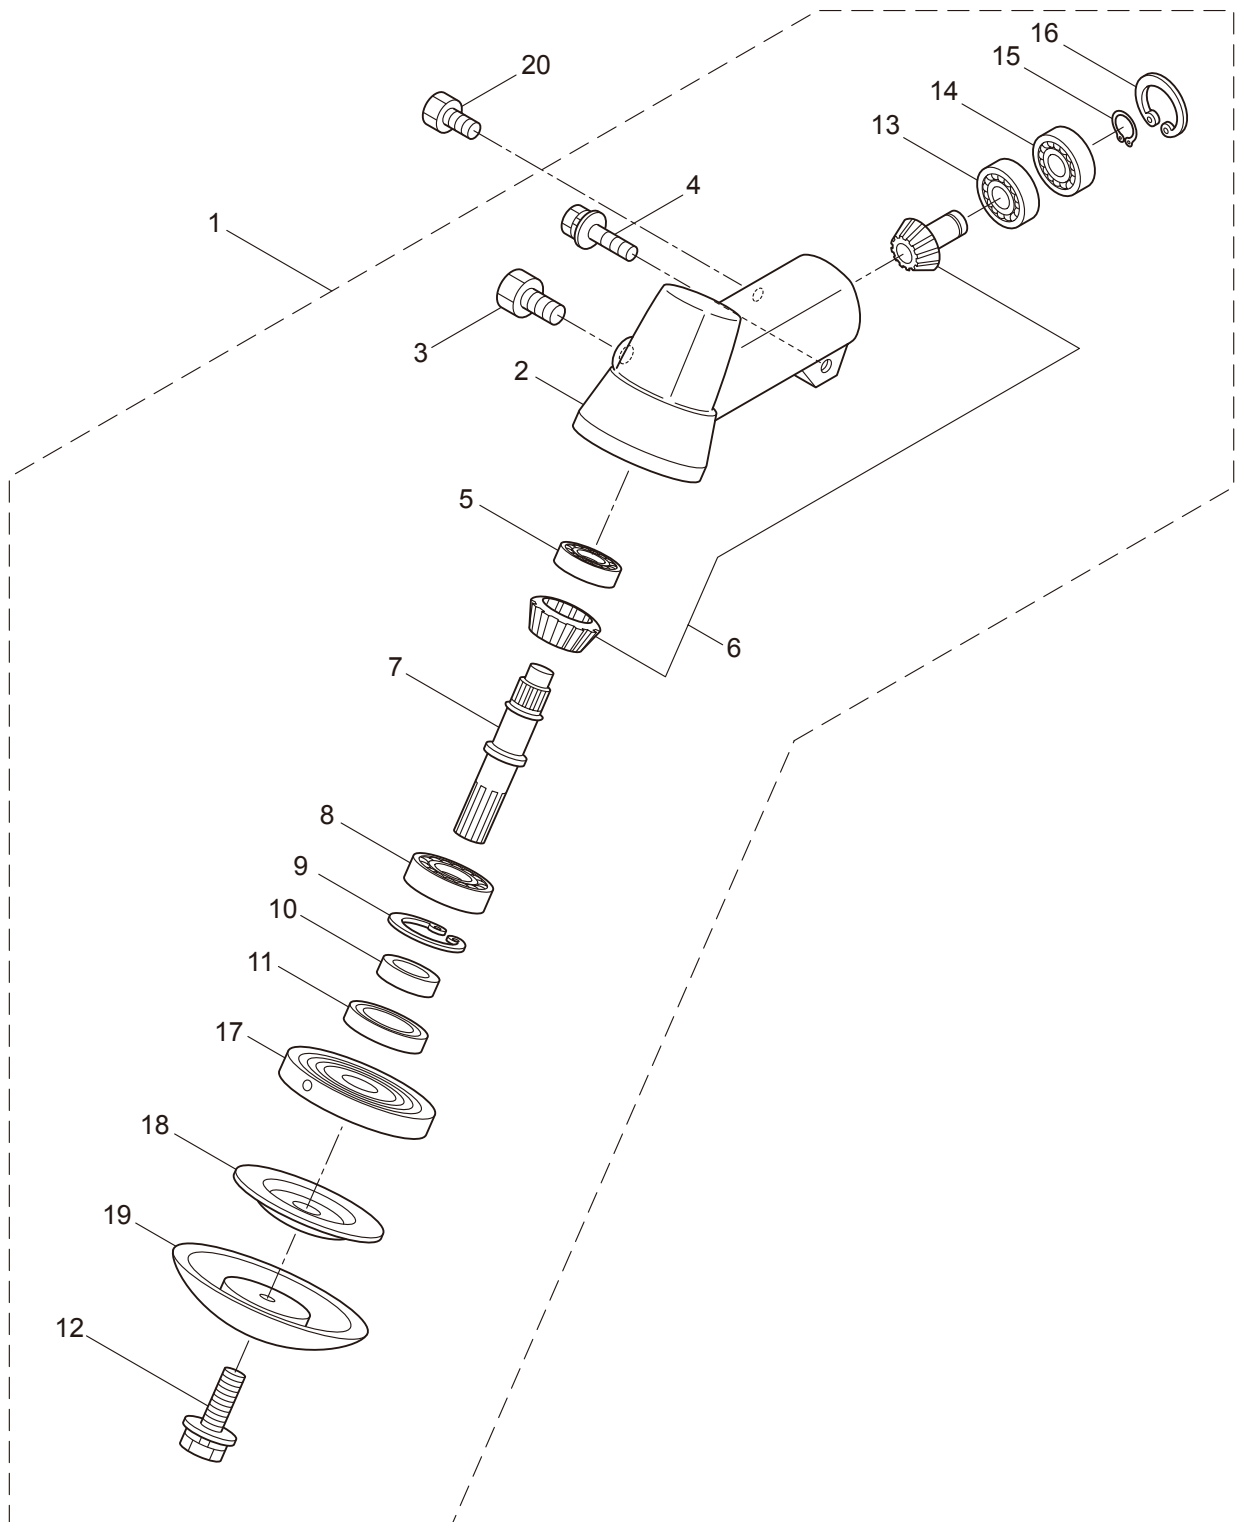

2. BC5020H-RS
GEARCASE

Ref. No.	Part No.	Part Name	Q'ty	Remarks
2-1	219645	Gearcase Ass'y	1	Incl.2-19
2-2	219646	Gearcase	1	
2-3	089101	Bolt	1	M8x10
2-4	092556	Bolt	1	M6x30
2-5	210560	Bearing	1	#609
2-6	227102	Gear Set	1	
2-7	217057	Blade Shaft	1	
2-8	022009	Bearing	1	#6002
2-9	016732	Snap Ring	1	#32
2-10	212394	Collar	1	15x22x8L
2-11	211818	Oil Seal	1	D22 32 6
2-12	215610	Bolt	1	M8x22,Counterclockwise
2-13	014490	Bearing	1	#6000
2-14	106933	Bearing	1	#6000Z
2-15	014210	Snap Ring	1	#10
2-16	054676	Snap Ring	1	#26
2-17	217060	Boss Adapter	1	
2-18	217061	Clamping Washer	1	
2-19	210308	Stabilizer	1	
2-20	089747	Bolt	1	M6x12