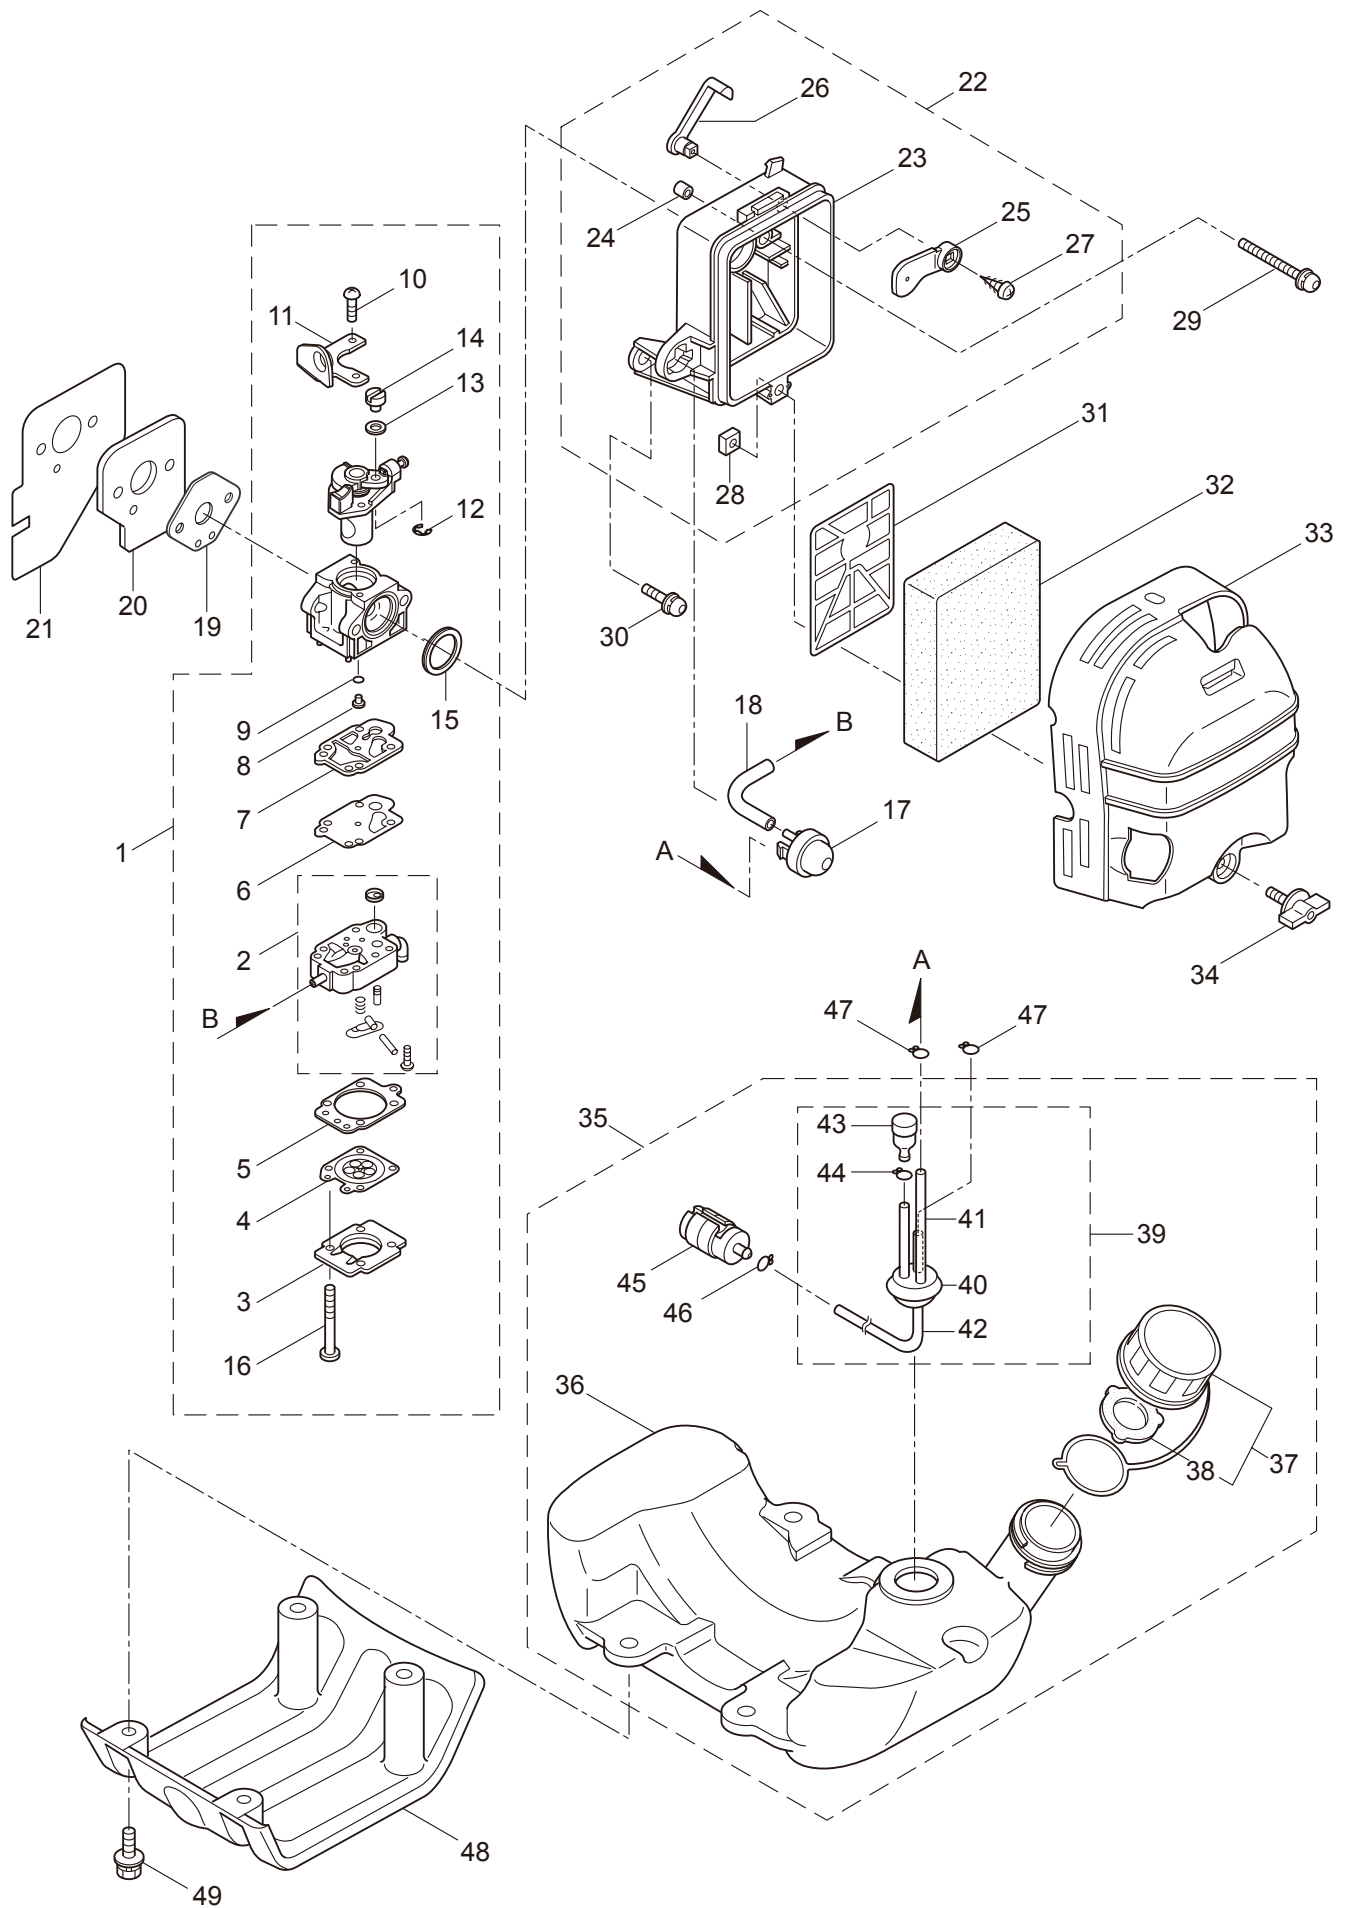

4. BC5020H-RS
CARBURETOR, FUEL TANK

Ref. No.	Part No.	Part Name	Q'ty	Remarks
4-46	261117	Clip	1	
4-47	261117	Clip	2	
4-48	285757	Stand	1	
4-49	281714	Cap Screw	4	M5x20