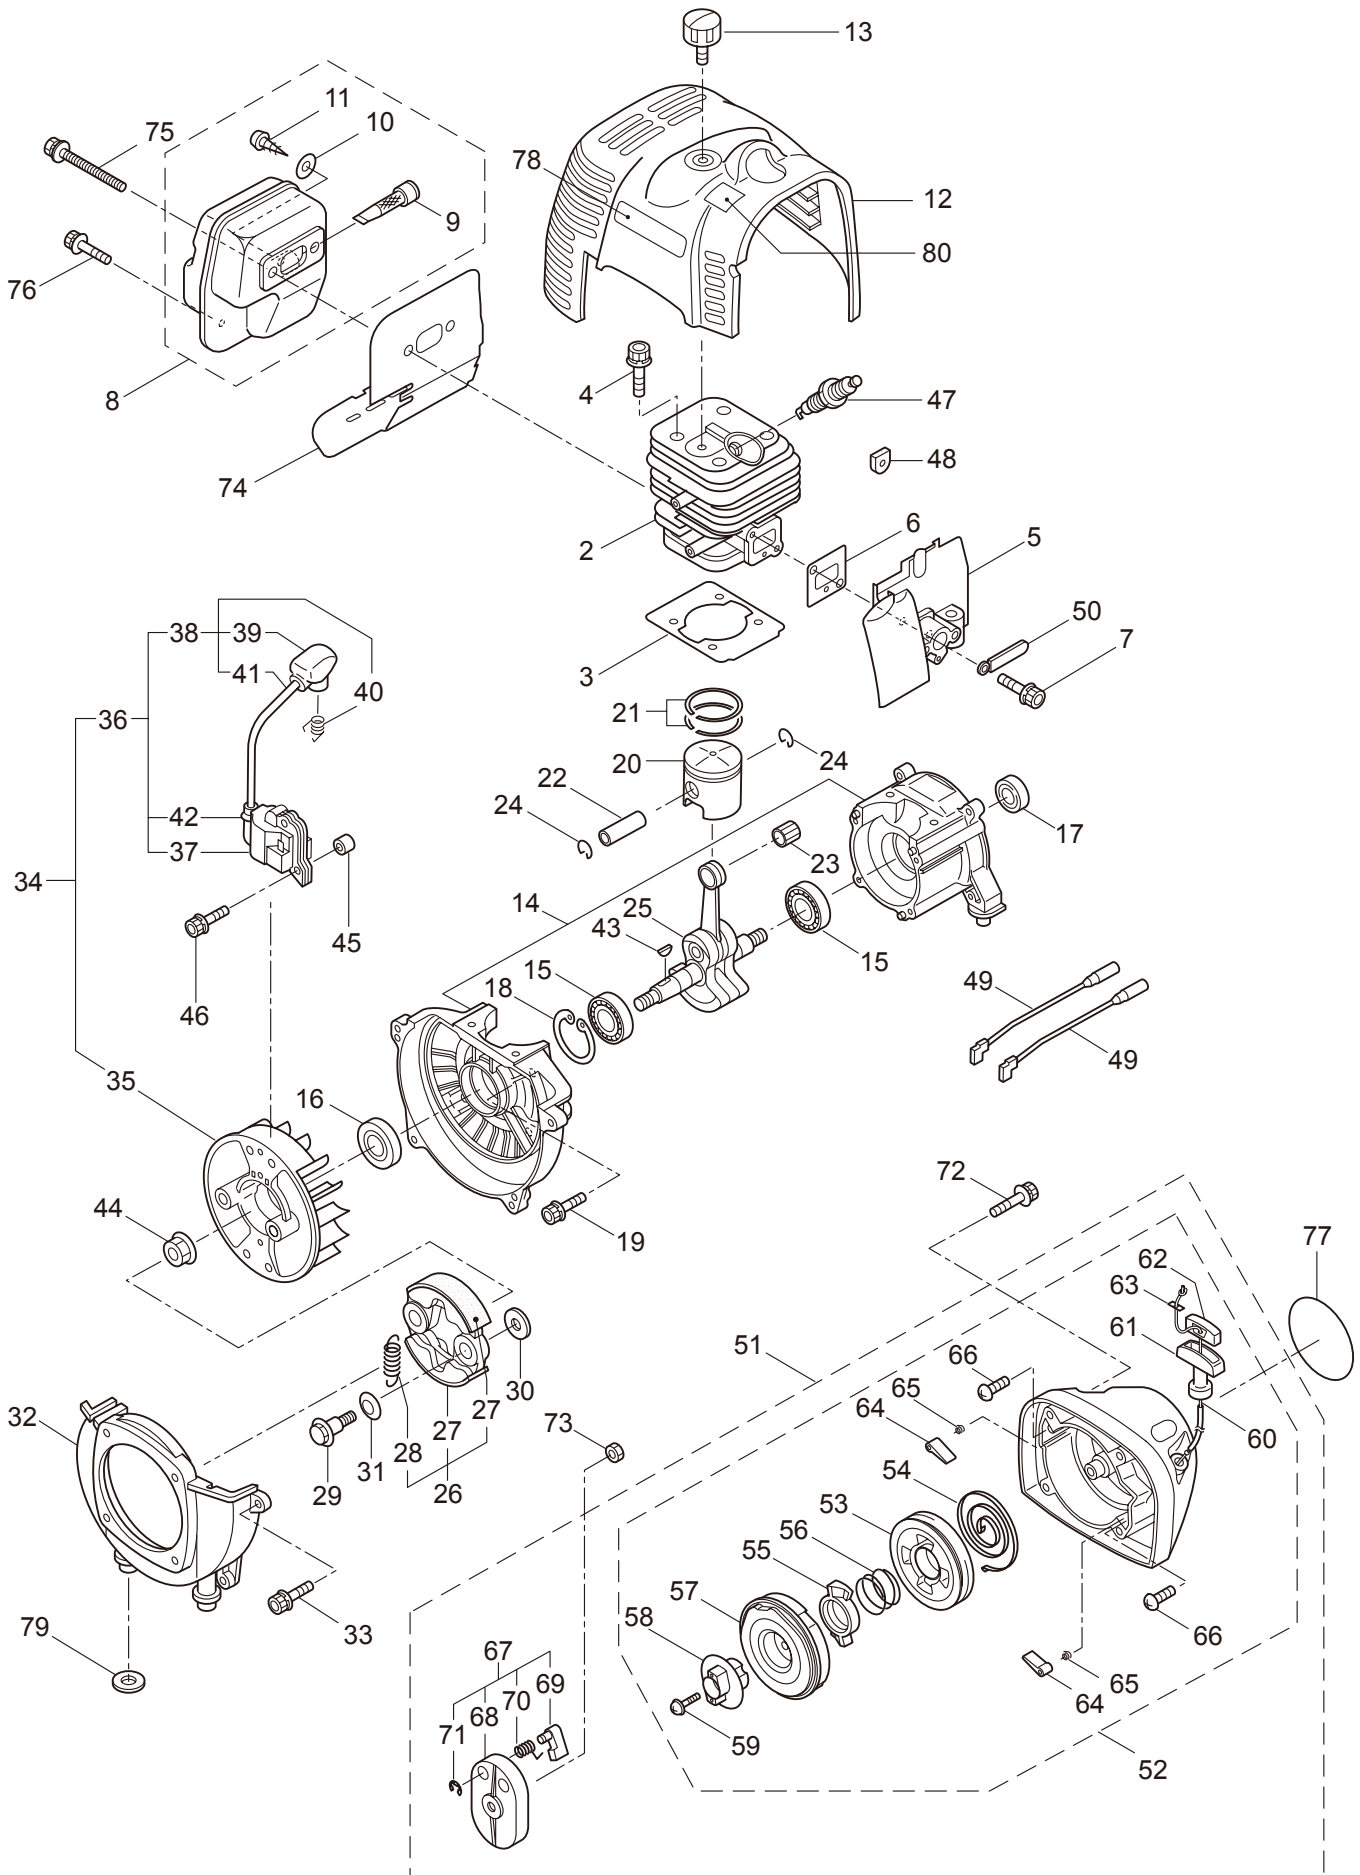

3. BC5020H-RS ENGINE

Ref. No.	Part No.	Part Name	Q'ty	Remarks
3-46	283669	Cap Screw	2	M4x25
3-47	262483	Spark Plug	1	NGK BPMR6Y
3-48	281172	Grommet	1	
3-49	267492	Lead	2	130L
3-50	264588	Clamp	1	
3-51	282294	Recoil Starter Ass'y	1	Incl.52-71
3-52	282295	Starter Ass'y	1	Incl.53-66
3-53	280994	Pulley	1	
3-54	280995	Spiral Spring	1	
3-55	280996	Pawl	1	
3-56	280997	Return Spring	1	
3-57	283123	Spring Comp.	1	
3-58	280999	Plate	1	
3-59	281000	Set Screw	1	
3-60	281004	Starter Rope	1	
3-61	262633	Starter Grip	1	
3-62	262981	Cap	1	
3-63	281005	Rope Stopper	1	
3-64	281001	Pawl	2	
3-65	281002	Return Spring	2	
3-66	282622	Screw	2	
3-67	282623	Starter Pulley Ass'y	1	Incl.68-71
3-68	282282	Starter Pulley	1	
3-69	262636	Pawl	2	
3-70	262637	Return Spring	2	
3-71	262638	E-Ring	2	
3-72	261607	Cap Screw	4	M5x16
3-73	126990	Nut	1	M8
3-74	282271	Gasket	1	
3-75	266713	Cap Screw	2	M5x60
3-76	283315	Screw	1	M5x12W-12
3-77	283284	Label	1	REVERSE2/NE500
3-78	262714	Label	1	MARUYAMA
3-79	285735	Packing	4	
3-80	267433	Label	1	83dB