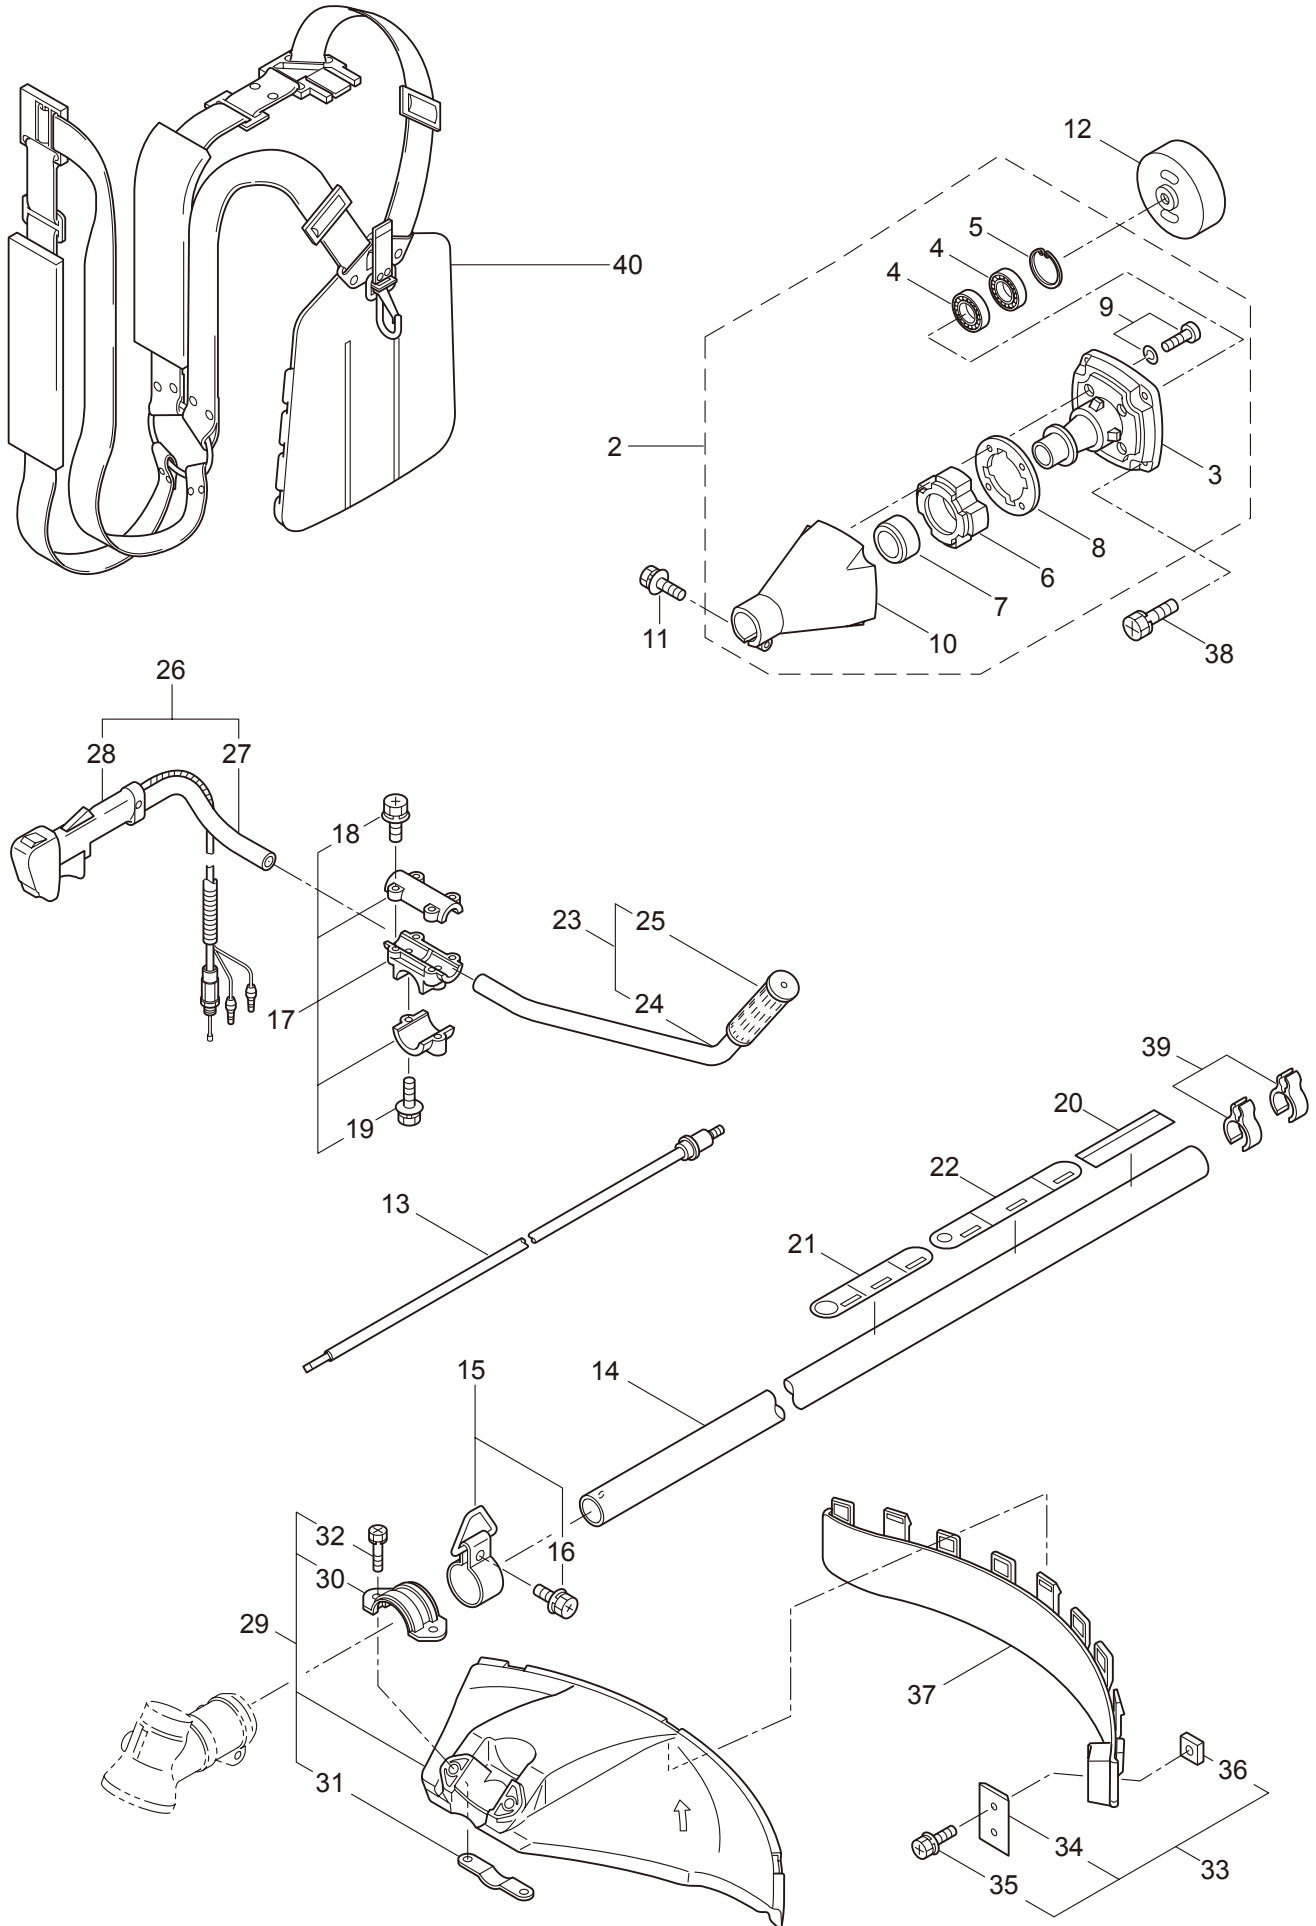

PARTS LIST

BC5020H-RS

CONTENTS

1. MAIN BODY	1 ~ 2
2. GEARCASE	3 ~ 4
3. ENGINE	5 ~ 8
4. CARBURETOR, FUEL TANK	9 ~ 12
5. ACCESSORIES	13 ~ 14

2009. 10.

P/N 522913

1. BC5020H-RS
MAIN BODY

Ref. No.	Part No.	Part Name	Q'ty	Remarks
1-1	363679	BC5020H-RS	1	
1-2	228329	Clutch Case Ass'y	1	Incl.3-10
1-3	227729	Bearing Case	1	
1-4	140474	Bearing	2	#6202ZZ
1-5	012380	Snap Ring	1	#35
1-6	217045	Buffer (A)	1	
1-7	217046	Buffer (B)	1	
1-8	217047	Washer	1	
1-9	092033	Screw	4	M5x15
1-10	227728	Driveshaft Tube Adapter	1	
1-11	092556	Bolt	1	M6x30
1-12	211203	Clutch Drum	1	
1-13	217897	Driveshaft Ass'y	1	
1-14	217900	Driveshaft Tube	1	
1-15	217850	Hanging Bracket Ass'y	1	Incl.16
1-16	092548	Bolt	1	M5x15
1-17	217638	Bracket Ass'y	1	Incl.18,19
1-18	092554	Bolt	4	M6x25
1-19	092556	Bolt	2	M6x30
1-20	228755	Label	1	BC5020H-RS
1-21	221501	Label	1	Warning
1-22	221502	Label	1	Caution
1-23	228398	Handle Ass'y-Left	1	Incl.24,25
1-24	228399	Handle (A)	1	
1-25	226512	Grip	1	
1-26	229074	Handle Ass'y-Right	1	Incl.27,28
1-27	228401	Handle (B)	1	
1-28	229005	Throttle Trigger	1	
1-29	231041	Safety Cover Ass'y	1	Incl.30-32
1-30	223179	Bracket	1	
1-31	223180	Threaded Bracket	1	
1-32	092555	Bolt	2	M6x30
1-33	230789	String Cutter Ass'y	1	Incl.34-36
1-34	230747	String Cutter	1	
1-35	817002	Bolt	1	M5x20
1-36	228325	Nut	1	
1-37	231033	Cover Extention	1	
1-38	092552	Bolt	4	M6x20
1-39	219161	Wire Guide	2	
1-40	219612	Hanging Strap Ass'y	1	