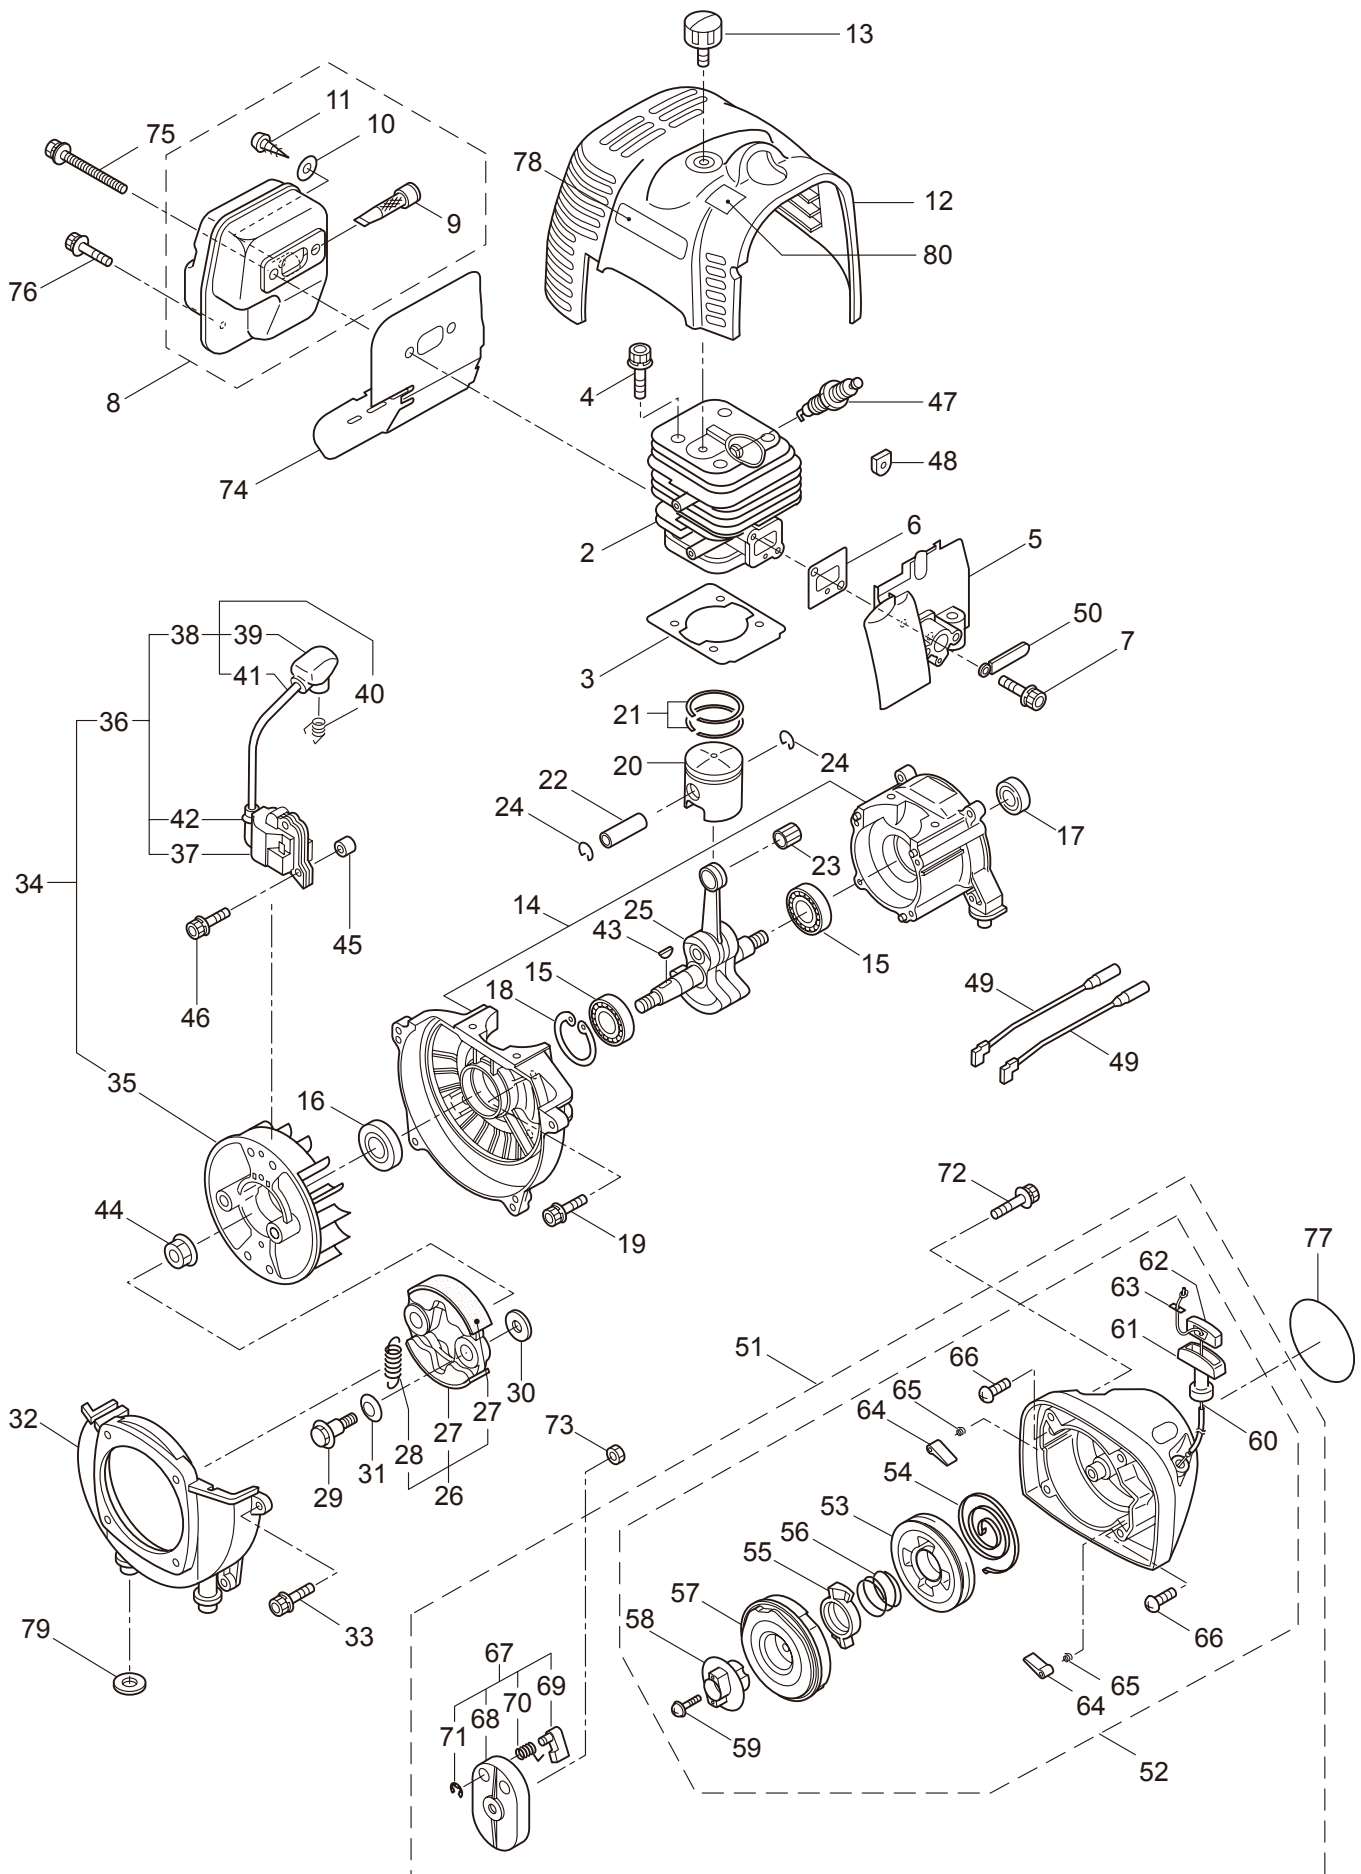

3. BC5020H-RS ENGINE

Ref. No.	Part No.	Part Name	Q'ty	Remarks
3-1	858678	Engine	1	NE500/29
3-2	283076	Cylinder	1	New gasket required
3-3	282259	Gasket	1	
3-4	261612	Cap Screw	4	M5x30
3-5	282261	Insulator	1	New gasket required
3-6	282262	Gasket	1	
3-7	267290	Cap Screw	2	M5x20
3-8	283875	Muffler Ass'y	1	Incl.9-11
3-9	262395	Spark Arrester	1	
3-10	284052	Washer	1	M3
3-11	089530	Tapping Screw	1	M3x10
3-12	282274	Top Cover	1	
3-13	262556	Knob	1	
3-14	282277	Crankcase	1	
3-15	262658	Bearing	2	#6202C3
3-16	262660	Oil Seal	1	TC15357
3-17	262565	Oil Seal	1	ISCD15257
3-18	012380	Snap Ring	1	#35
3-19	261612	Cap Screw	4	M5x30
3-20	283078	Piston	1	
3-21	282941	Piston Ring	2	(2)Required
3-22	262749	Piston Pin	1	
3-23	262659	Bearing,Needle	1	KTV111414EG01B2
3-24	262479	Clip,Piston Pin	2	
3-25	283038	Crankshaft/Conn.Rod Ass'y	1	
3-26	282743	Clutch Ass'y	1	Incl.27,28
3-27	282624	Clutch Shoe	2	(2)required
3-28	263617	Spring,Clutch	1	2.3-44.8L
3-29	283671	Cap Screw	2	M8x1.25
3-30	262683	Washer	2	8x22x1.2
3-31	262682	Wave Washer	2	
3-32	282285	Fan Cover	1	
3-33	261250	Cap Screw	4	M5x20
3-34	282287	Magneto Ass'y	1	Incl.35-42
3-35	282288	Rotor/Fan	1	
3-36	282289	Ignition Coil Ass'y	1	Incl.37-42
3-37	267572	Coil	1	
3-38	282290	Spark Plug Wire Ass'y	1	Incl.39-41
3-39	282292	Plug Boot	1	
3-40	261075	Connector	1	
3-41	282291	Spark Plug Wire	1	
3-42	261072	Cap	1	
3-43	261076	Woodruff Key	1	3x10
3-44	262731	Nut,Rotor	1	M10
3-45	280381	Spacer	2