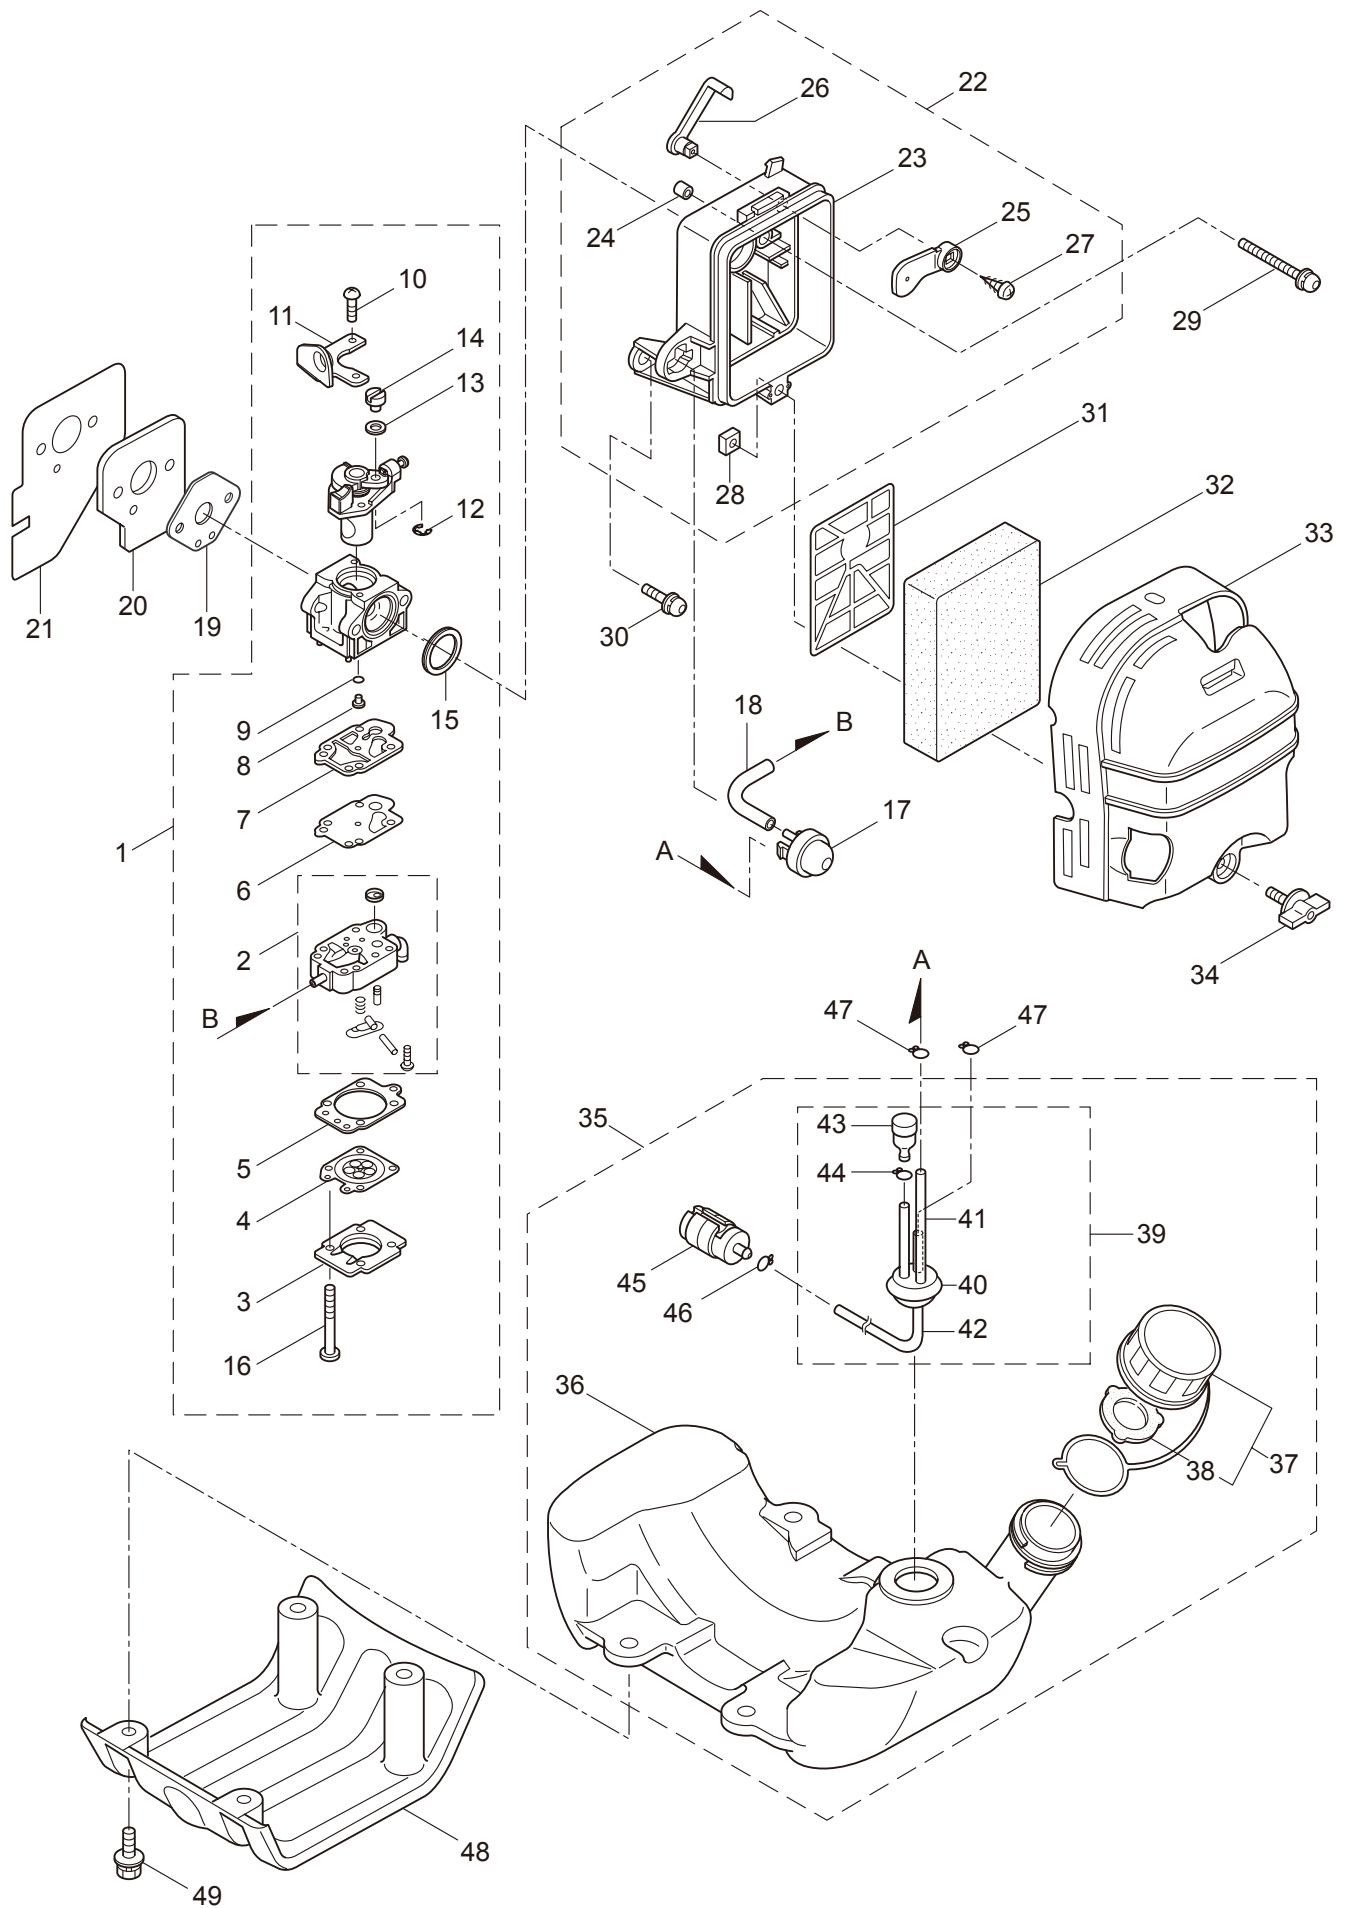

4. BC5020H-RS
CARBURETOR, FUEL TANK

Ref. No.	Part No.	Part Name	Q'ty	Remarks
4-1	284109	Carburetor Ass'y	1	Incl.2-16 New gasket required
4-2	283124	Pump Body	1	
4-3	263726	Cover Plate	1	
4-4	283905	Diaphragm, Meterring	1	
4-5	263727	Gasket	1	
4-6	262994	Diaphragm,Fuel Pump	1	
4-7	282576	Gasket	1	
4-8	283125	Main Jet	1	
4-9	261871	O-Ring	1	
4-10	261875	Screw	2	
4-11	264677	Bracket	1	
4-12	261876	E-Ring	1	
4-13	264678	Washer	1	
4-14	261658	Swivel	1	
4-15	261657	Packing	1	
4-16	263737	Screw	4	
4-17	282299	Pump	1	
4-18	282512	Fuel Pipe	1	
4-19	282301	Gasket	1	
4-20	283086	Divider	1	
4-21	283087	Gasket	1	
4-22	282302	Case Ass'y	1	Incl.23-28
4-23	282303	Case Body	1	
4-24	282484	Sleeve	3	
4-25	282304	Valve	1	
4-26	282305	Lever	1	
4-27	269032	Screw	1	
4-28	269423	Nut	1	
4-29	262720	Cap Screw	2	M5x55
4-30	264807	Cap Screw	1	M5x16
4-31	282481	Plate	1	
4-32	282306	Element	1	
4-33	282307	Cleaner Cover	1	
4-34	281438	Knob	1	
4-35	282309	Fuel Tank Ass'y	1	Incl.36-46
4-36	282310	Fuel Tank	1	
4-37	281564	Fuel Tank Cap Ass'y	1	Incl.38
4-38	269377	Gasket	1	
4-39	282312	Fuel Pipe Ass'y	1	Incl.40-44
4-40	268065	Grommet	1	
4-41	282511	Return Pipe	1	
4-42	262649	Fuel Pipe	1	
4-43	261590	Breather	1	
4-44	261117	Clip	1	
4-45	267328	Fuel Filter Ass'y	1