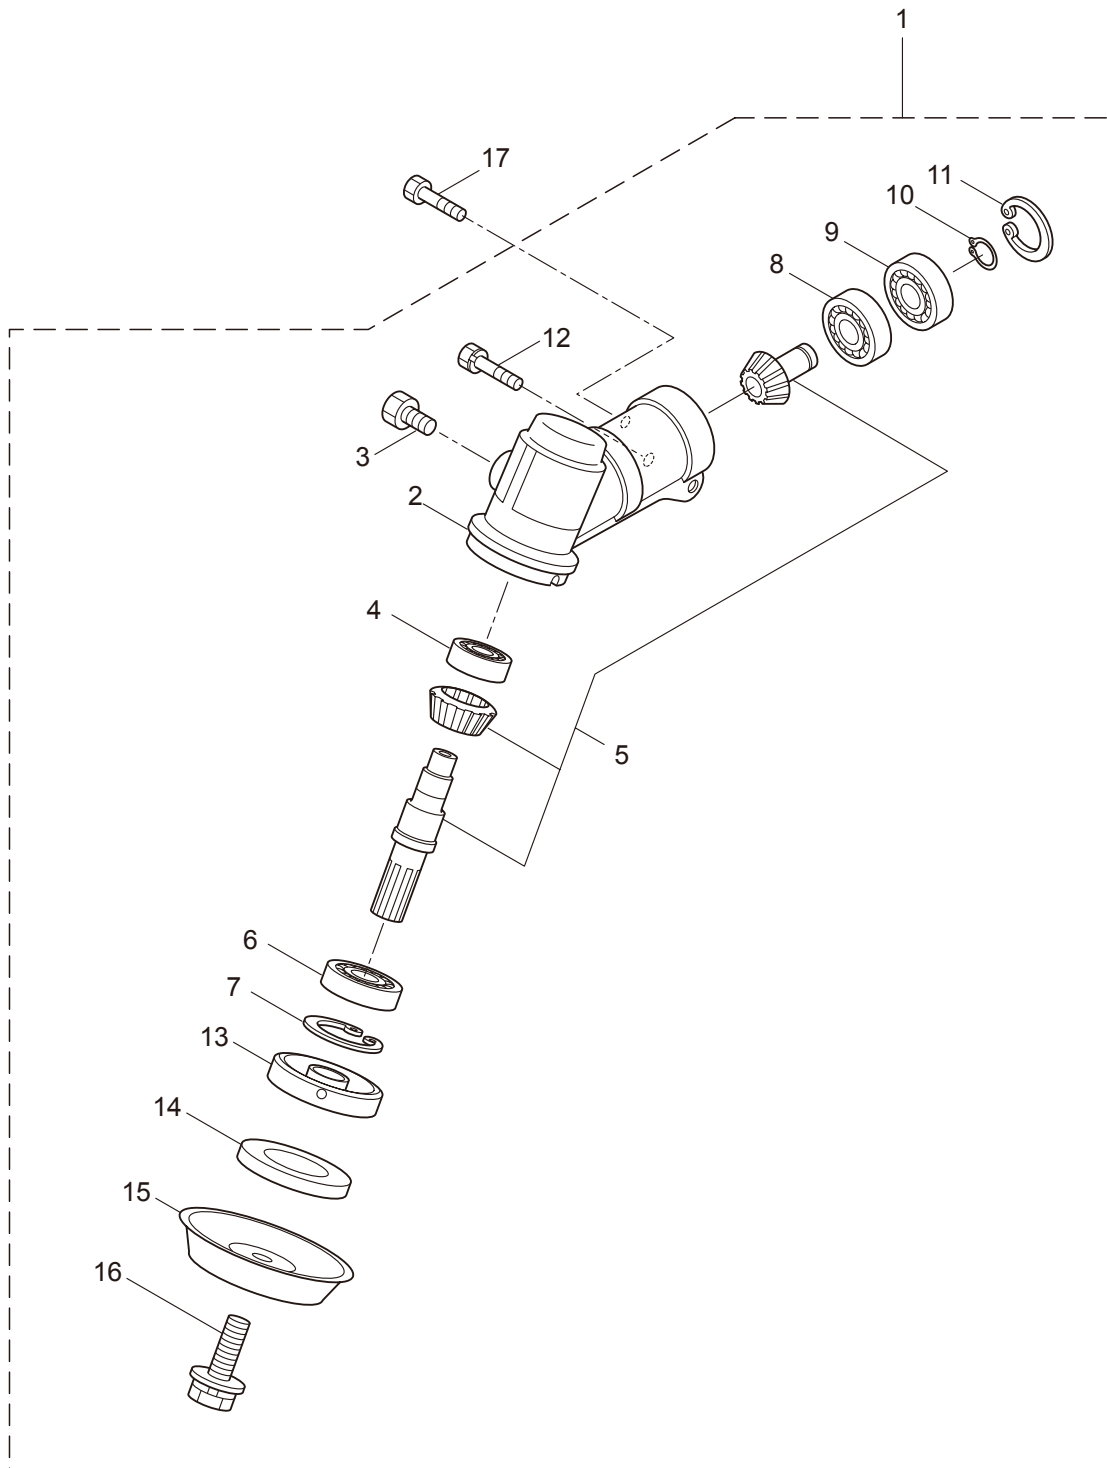

PARTS LIST

BC3021RS

CONTENTS

1. MAIN BODY	1 ~ 2
2. GEARCASE	3 ~ 4
3. ENGINE	5 ~ 8
4. CARBURETOR, FUEL TANK	9 ~ 12
5. ACCESSORIES	13 ~ 14

2009. 10.

MARUYAMA

P/N 522910

1. BC3021RS
MAIN BODY

Ref. No.	Part No.	Part Name	Q'ty	Remarks
1-1	363676	BC3021RS	1	
1-2	817002	Bolt	4	M5x20
1-3	215512	Clutch Case Ass'y	1	Incl.4-10
1-4	214592	Bearing Case	1	
1-5	214161	Bearing	2	#6000ZZ
1-6	054676	Snap Ring	1	#26
1-7	214162	Buffer	1	
1-8	214163	Washer	1	
1-9	092033	Screw	4	M5x15
1-10	214593	Driveshaft Tube Adapter	1	
1-11	092561	Bolt	1	M5x25
1-12	054677	Clutch Drum	1	
1-13	219268	Driveshaft Ass'y	1	
1-14	096042	Bolt	2	M5x30
1-15	229001	Throttle Trigger	1	
1-16	054691	Hanging Bracket Ass'y	1	Incl.17
1-17	089738	Bolt	1	M5x15
1-18	231010	Label	1	BC3021RS
1-19	221501	Label	1	Warning
1-20	221502	Label	1	Caution
1-21	220533	Hanging Strap Ass'y	1	
1-22	225698	Loop Handle Ass'y	1	Incl.23-25
1-23	225699	Loop Handle	1	
1-24	081027	Nut	4	M5
1-25	222142	Screw	4	M5x28
1-26	231000	Safety Cover	1	
1-27	225962	Bracket	1	
1-28	225963	Threaded Bracket	1	
1-29	222898	String Cutter Ass'y	1	Incl.30-32
1-30	081027	Nut	2	M5
1-31	222900	String Cutter	1	
1-32	092548	Bolt	2	M5x15
1-33	218711	Driveshaft Tube	1	

2. BC3021RS
GEARCASE

Ref. No.	Part No.	Part Name	Q'ty	Remarks
2-1	231004	Gearcase Ass'y	1	Incl.2-16
2-2	225960	Gearcase	1	
2-3	089101	Bolt	1	M8x10
2-4	227990	Bearing	1	#608
2-5	228416	Gear Set	1	
2-6	227991	Bearing	1	#6001DDU
2-7	055185	Snap Ring	1	#28
2-8	227992	Bearing	1	#609
2-9	227993	Bearing	1	#609Z
2-10	228477	Snap Ring	1	#9
2-11	140270	Snap Ring	1	#24
2-12	092561	Bolt	1	M5x25
2-13	212986	Boss Adapter	1	
2-14	140275	Clamping Washer	1	
2-15	215547	Stabilizer	1	
2-16	215610	Bolt	1	M8x22,Counterclockwise
2-17	089737	Bolt	1	M5x12

Ref. No.	Part No.	Part Name	Q'ty	Remarks
5-1	210418	Box Spanner	1	13x19x(+)
5-2	022865	Double-ended Wrench	1	8x10
5-3	210181	Lever Handle	1	3.5x170L
5-4	231424	Instruction Manual	1	