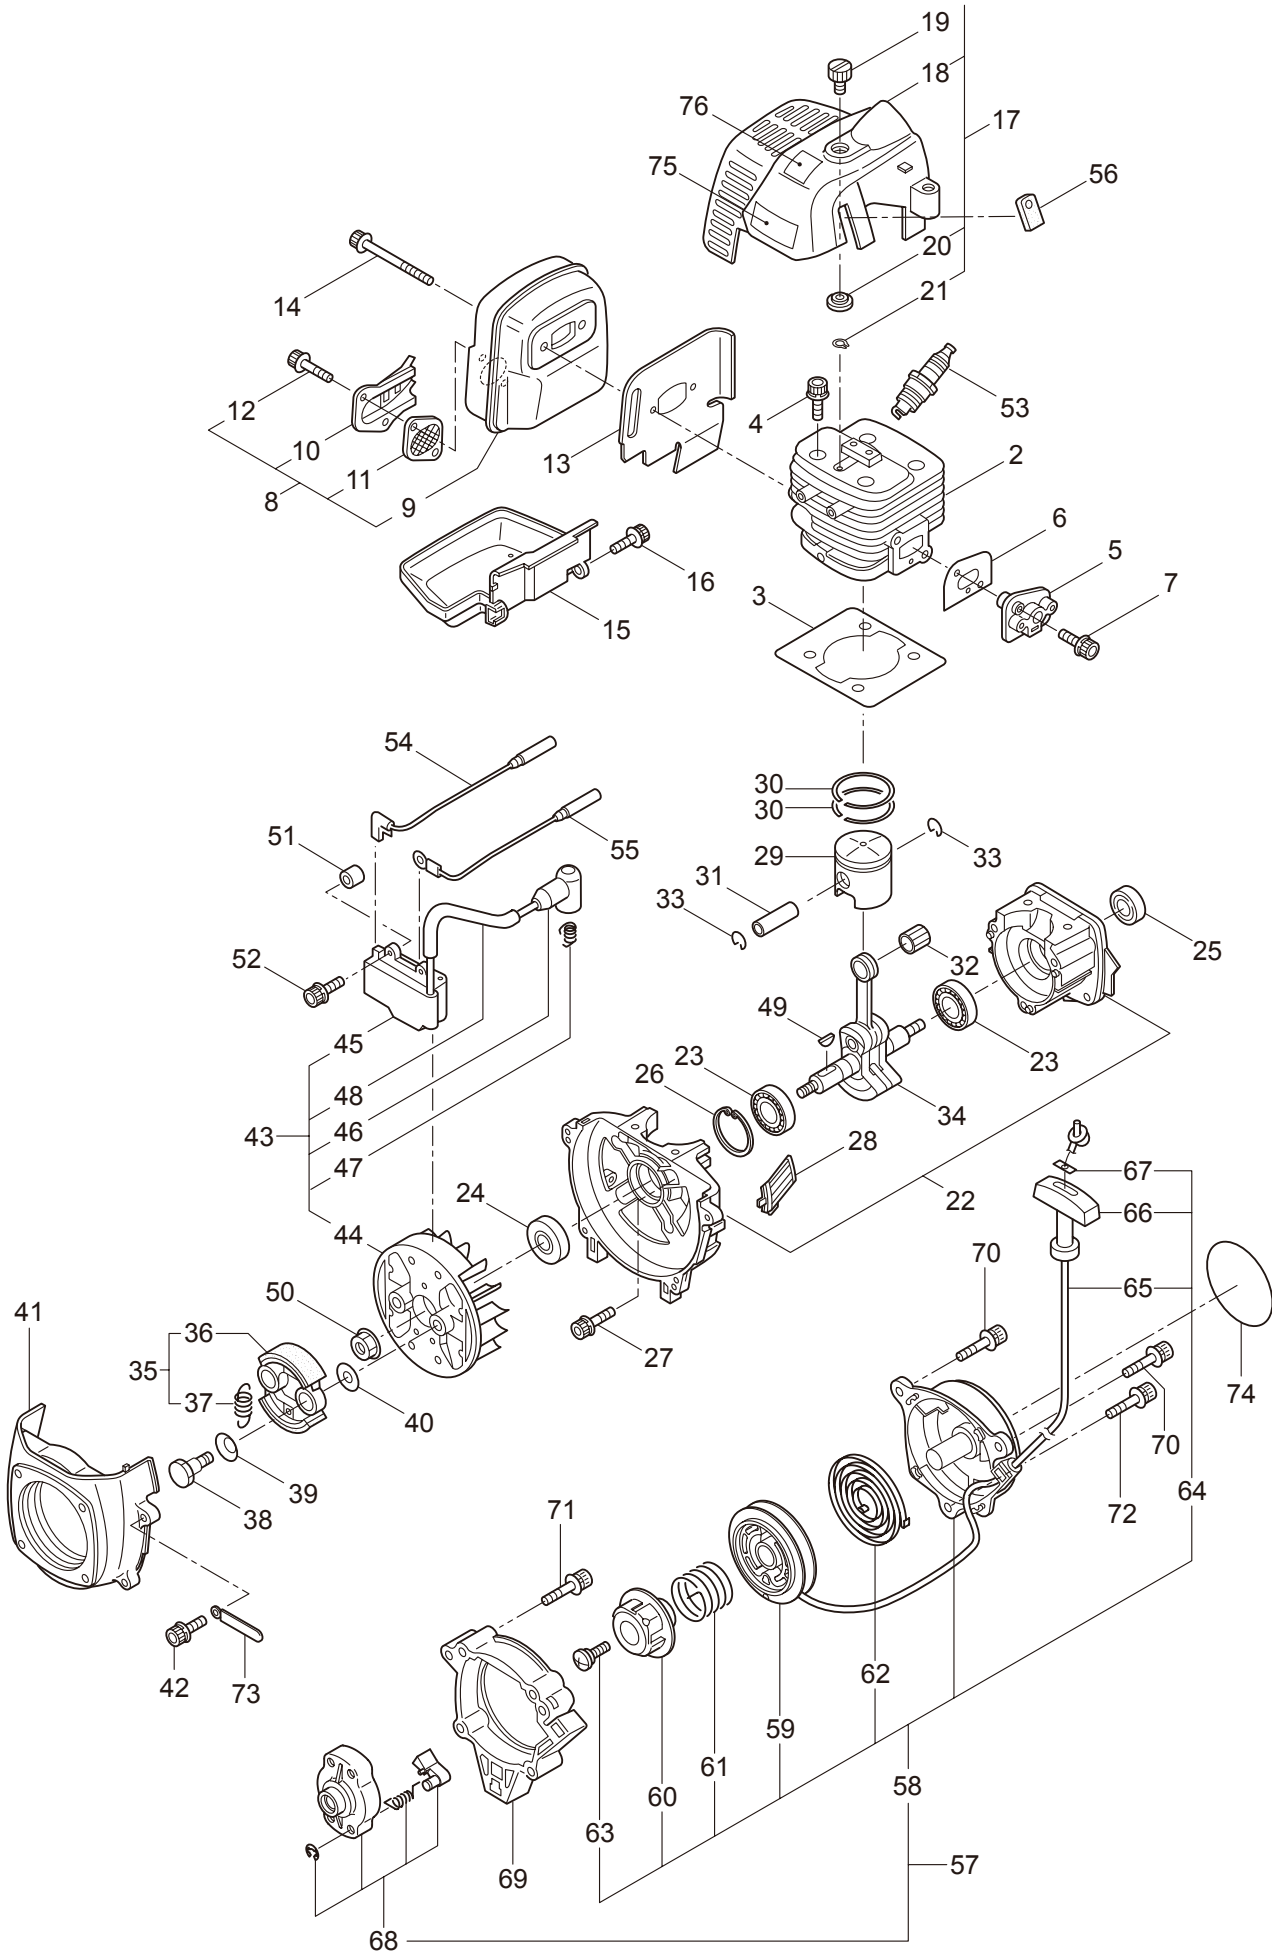

3. BC3021RS ENGINE

Ref. No.	Part No.	Part Name	Q'ty	Remarks
3-1	858676	Engine	1	CE300/30
3-2	282400	Cylinder	1	
3-3	282537	Gasket	1	
3-4	261250	Cap Screw	4	M5x20
3-5	269144	Insulator	1	New gasket required
3-6	267049	Gasket	1	
3-7	265924	Cap Screw	2	M5x25
3-8	283007	Muffler Ass'y	1	Incl.9-12
3-9	283003	Muffler Comp.	1	
3-10	268171	Muffler Tail	1	
3-11	267056	Spark Arrester	1	
3-12	265107	Cap Screw	2	M4x10
3-13	281440	Gasket	1	
3-14	266402	Cap Screw	2	M5x55
3-15	281435	Under Cover	1	
3-16	267191	Cap Screw	1	M5x16
3-17	281742	Top Cover Ass'y	1	Incl.18-21
3-18	281434	Top Cover	1	
3-19	261018	Knob	1	
3-20	261020	Spacer	1	
3-21	261734	Snap Ring	1	#5
3-22	268241	Crankcase	1	
3-23	261491	Bearing	2	#6001C3
3-24	261492	Oil Seal	1	ISCD12287
3-25	261386	Oil Seal	1	ISCD12227
3-26	055185	Snap Ring	1	#28
3-27	261612	Cap Screw	3	M5x30
3-28	281442	Screen	1	
3-29	268782	Piston	1	
3-30	265067	Piston Ring	2	(2)Required
3-31	265068	Piston Pin	1	
3-32	265225	Bearing,Needle	1	
3-33	261393	Clip,Piston Pin	2	
3-34	265141	Crankshaft/Conn.Rod Ass'y	1	
3-35	267327	Clutch Ass'y	1	Incl.36,37
3-36	267342	Clutch Shoe	2	(2)required
3-37	267345	Spring,Clutch	1	
3-38	264505	Bolt	2	
3-39	261777	Wave Washer	2	
3-40	261189	Washer	2	6x16.5x1.2
3-41	281433	Fan Cover	1	
3-42	261250	Cap Screw	4	M5x20
3-43	281745	Magneto Ass'y	1	Incl.44-48
3-44	269807	Rotor/Fan	1	
3-45	281746	Ignition Coil Ass'y	1	Incl.46-48