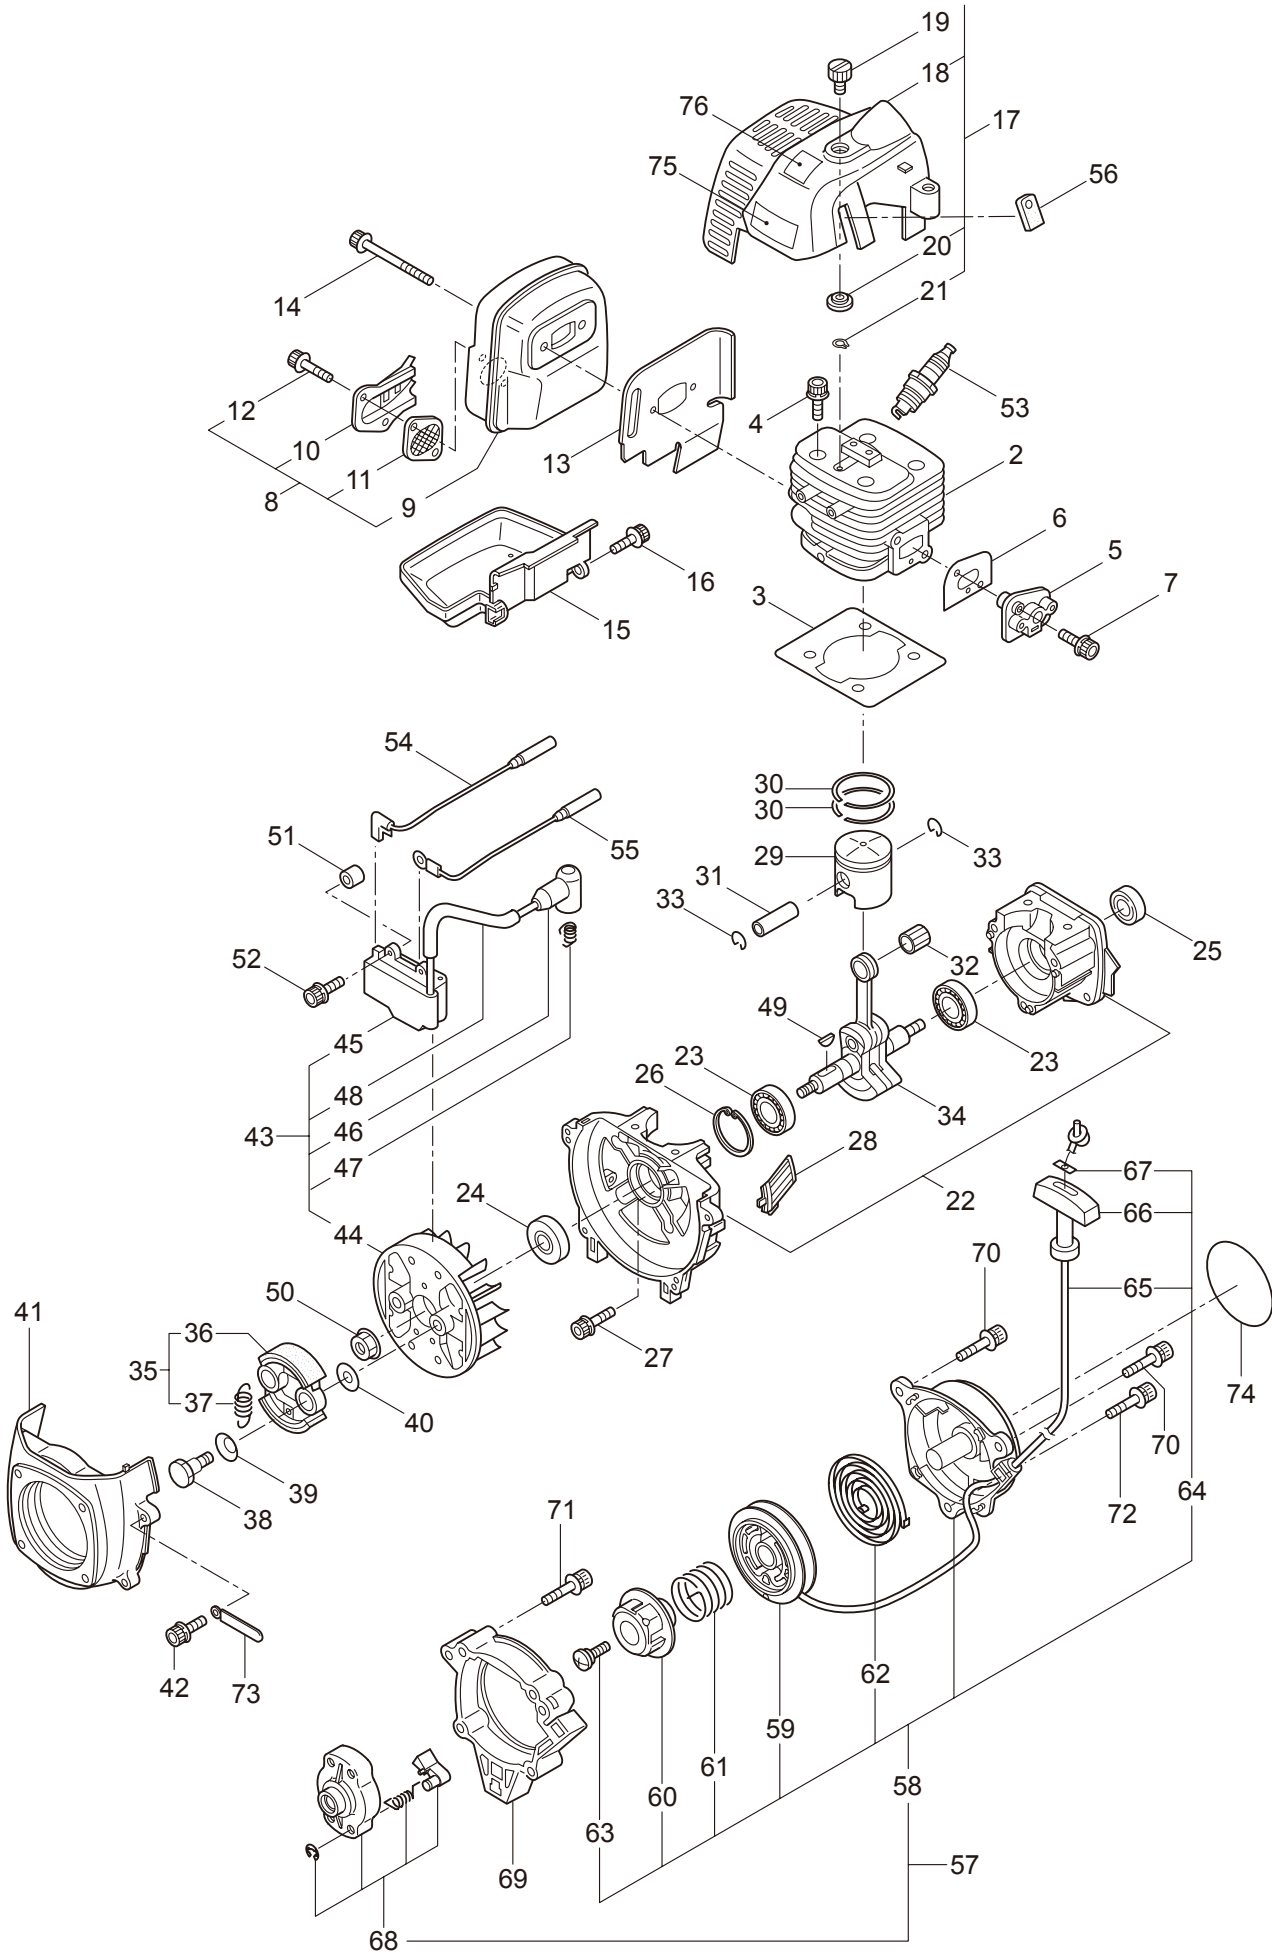

3. BC3021RS ENGINE

Ref. No.	Part No.	Part Name	Q'ty	Remarks
3-46	269714	Plug Boot	1	
3-47	269715	Connector	1	
3-48	281756	Insulator	1	
3-49	261076	Woodruff Key	1	3x10
3-50	261417	Nut,Rotor	1	M8
3-51	280381	Spacer	2	
3-52	261256	Cap Screw	2	M4x25
3-53	262483	Spark Plug	1	NGK BPMR6Y
3-54	269722	Lead	1	
3-55	268044	Lead	1	
3-56	269189	Grommet	1	
3-57	283476	Recoil Starter Ass'y	1	Incl.58-68
3-58	283477	Recoil Ass'y	1	Incl.59-67
3-59	283504	Reel	1	
3-60	283505	Cam Plate	1	
3-61	283506	Spring	1	
3-62	280931	Spiral Spring	1	
3-63	267213	Screw	1	
3-64	283578	Stater Rope Ass'y	1	Incl.65-67
3-65	283579	Stater Rope	1	
3-66	261725	Starter Grip	1	
3-67	283511	Rope Stopper	1	
3-68	283575	Starter Pawl Ass'y	1	
3-69	284698	Adapter Ass'y	1	
3-70	283391	Cap Screw	2	M4x20
3-71	265726	Cap Screw	4	M4x16
3-72	282096	Cap Screw	1	M4x16
3-73	264588	Clamp	1	
3-74	286143	Label	1	REVERSE2 CE300
3-75	286122	Label	1	MARUYAMA
3-76	214128	Label	1	82dB