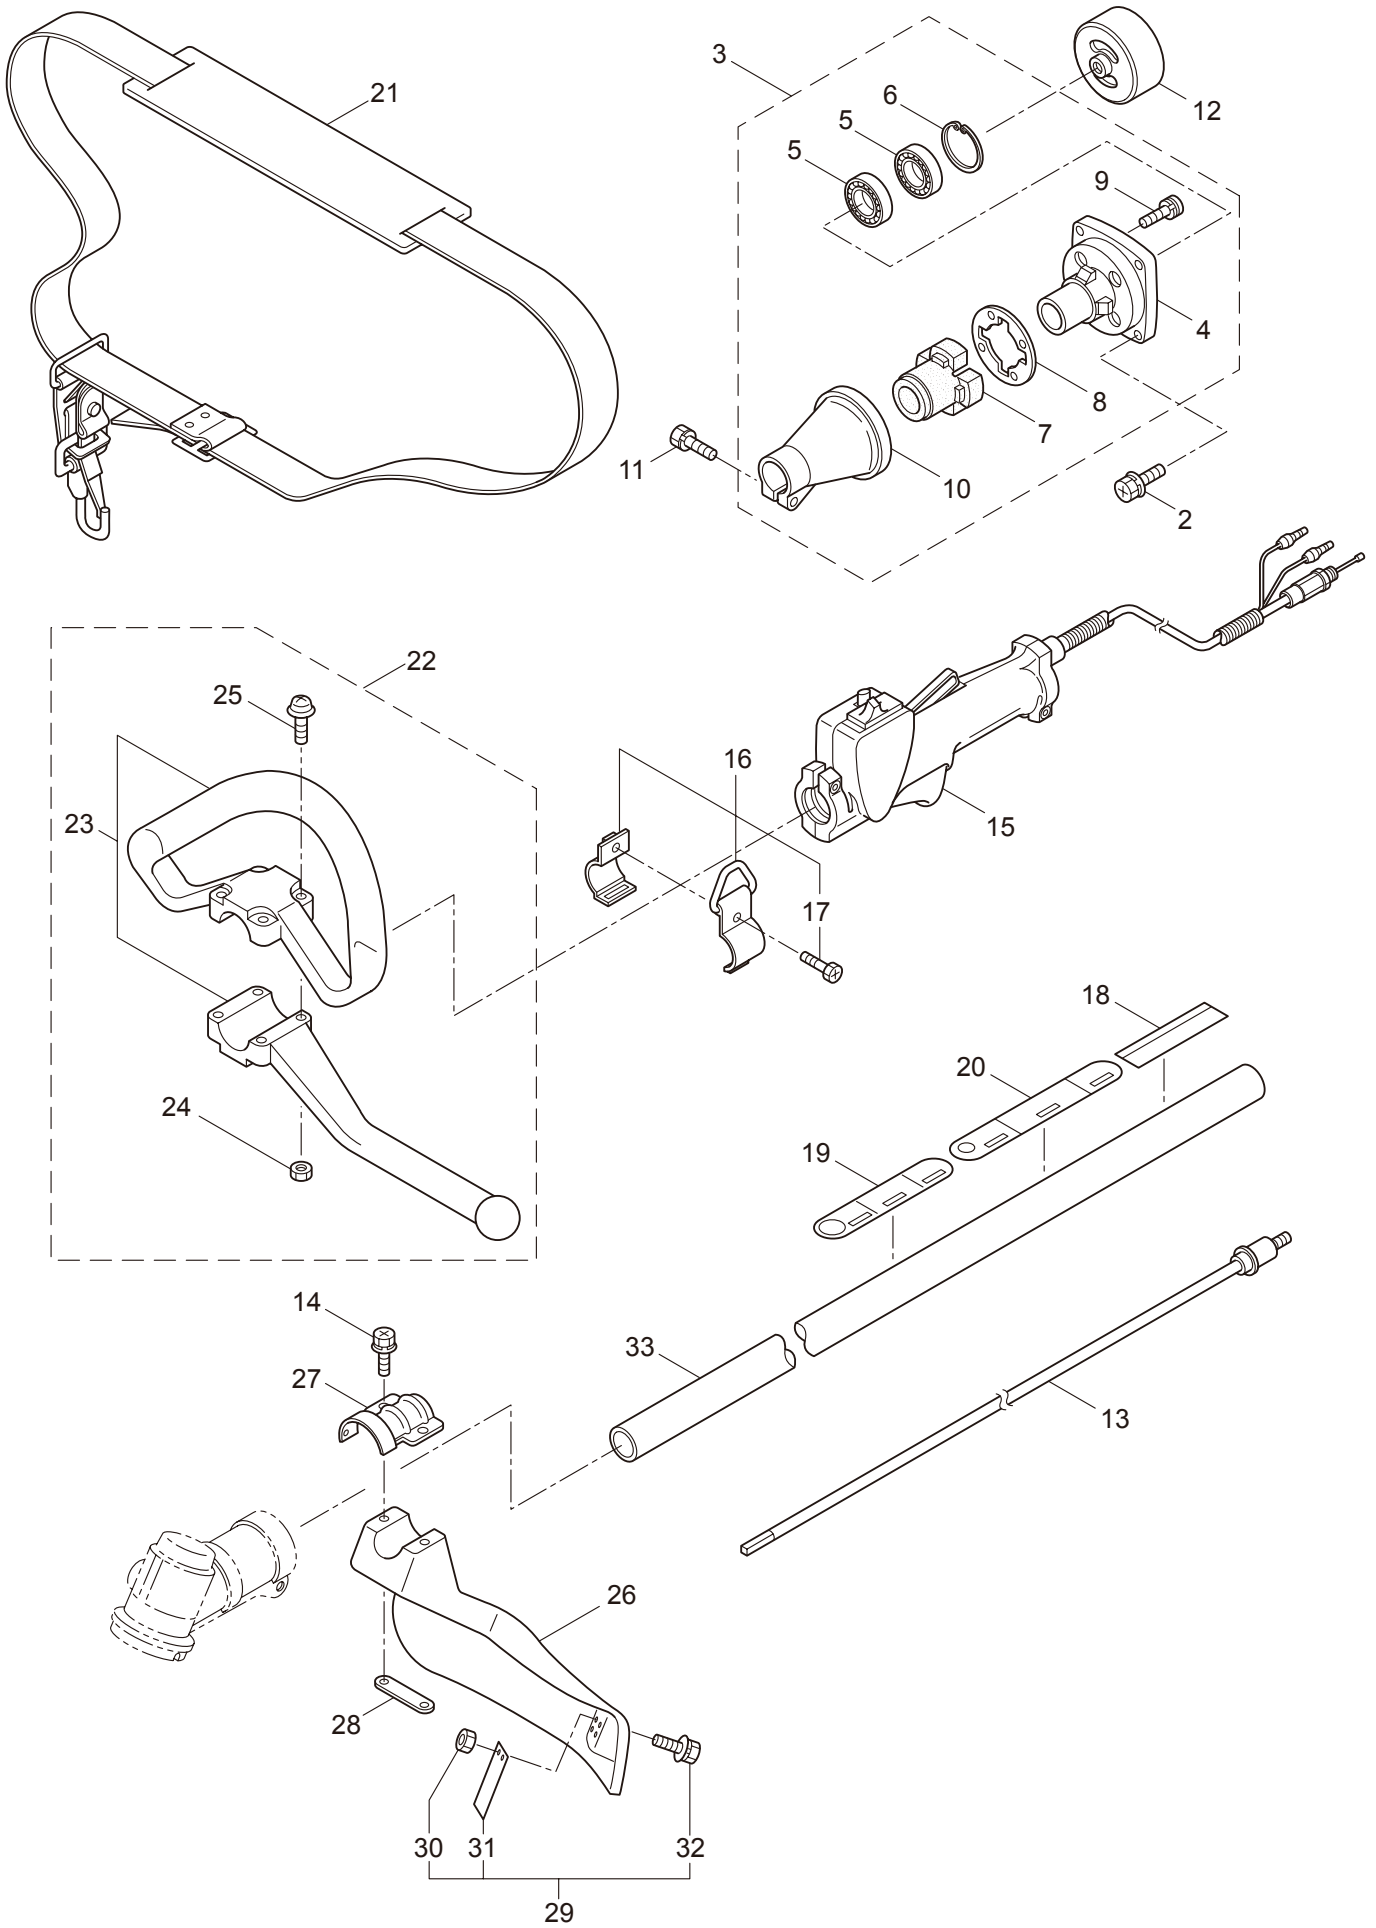

PARTS LIST

BC3021RS

CONTENTS

1. MAIN BODY	1 ~ 2
2. GEARCASE	3 ~ 4
3. ENGINE	5 ~ 8
4. CARBURETOR, FUEL TANK	9 ~ 12
5. ACCESSORIES	13 ~ 14

2009. 10.

MARUYAMA

P/N 522910

1. BC3021RS
MAIN BODY

Ref. No.	Part No.	Part Name	Q'ty	Remarks
1-1	363676	BC3021RS	1	
1-2	817002	Bolt	4	M5x20
1-3	215512	Clutch Case Ass'y	1	Incl.4-10
1-4	214592	Bearing Case	1	
1-5	214161	Bearing	2	#6000ZZ
1-6	054676	Snap Ring	1	#26
1-7	214162	Buffer	1	
1-8	214163	Washer	1	
1-9	092033	Screw	4	M5x15
1-10	214593	Driveshaft Tube Adapter	1	
1-11	092561	Bolt	1	M5x25
1-12	054677	Clutch Drum	1	
1-13	219268	Driveshaft Ass'y	1	
1-14	096042	Bolt	2	M5x30
1-15	229001	Throttle Trigger	1	
1-16	054691	Hanging Bracket Ass'y	1	Incl.17
1-17	089738	Bolt	1	M5x15
1-18	231010	Label	1	BC3021RS
1-19	221501	Label	1	Warning
1-20	221502	Label	1	Caution
1-21	220533	Hanging Strap Ass'y	1	
1-22	225698	Loop Handle Ass'y	1	Incl.23-25
1-23	225699	Loop Handle	1	
1-24	081027	Nut	4	M5
1-25	222142	Screw	4	M5x28
1-26	231000	Safety Cover	1	
1-27	225962	Bracket	1	
1-28	225963	Threaded Bracket	1	
1-29	222898	String Cutter Ass'y	1	Incl.30-32
1-30	081027	Nut	2	M5
1-31	222900	String Cutter	1	
1-32	092548	Bolt	2	M5x15
1-33	218711	Driveshaft Tube	1	

2. BC3021RS
GEARCASE

Ref. No.	Part No.	Part Name	Q'ty	Remarks
2-1	231004	Gearcase Ass'y	1	Incl.2-16
2-2	225960	Gearcase	1	
2-3	089101	Bolt	1	M8x10
2-4	227990	Bearing	1	#608
2-5	228416	Gear Set	1	
2-6	227991	Bearing	1	#6001DDU
2-7	055185	Snap Ring	1	#28
2-8	227992	Bearing	1	#609
2-9	227993	Bearing	1	#609Z
2-10	228477	Snap Ring	1	#9
2-11	140270	Snap Ring	1	#24
2-12	092561	Bolt	1	M5x25
2-13	212986	Boss Adapter	1	
2-14	140275	Clamping Washer	1	
2-15	215547	Stabilizer	1	
2-16	215610	Bolt	1	M8x22,Counterclockwise
2-17	089737	Bolt	1	M5x12

Ref. No.	Part No.	Part Name	Q'ty	Remarks
5-1	210418	Box Spanner	1	13x19x(+)
5-2	022865	Double-ended Wrench	1	8x10
5-3	210181	Lever Handle	1	3.5x170L
5-4	231424	Instruction Manual	1	