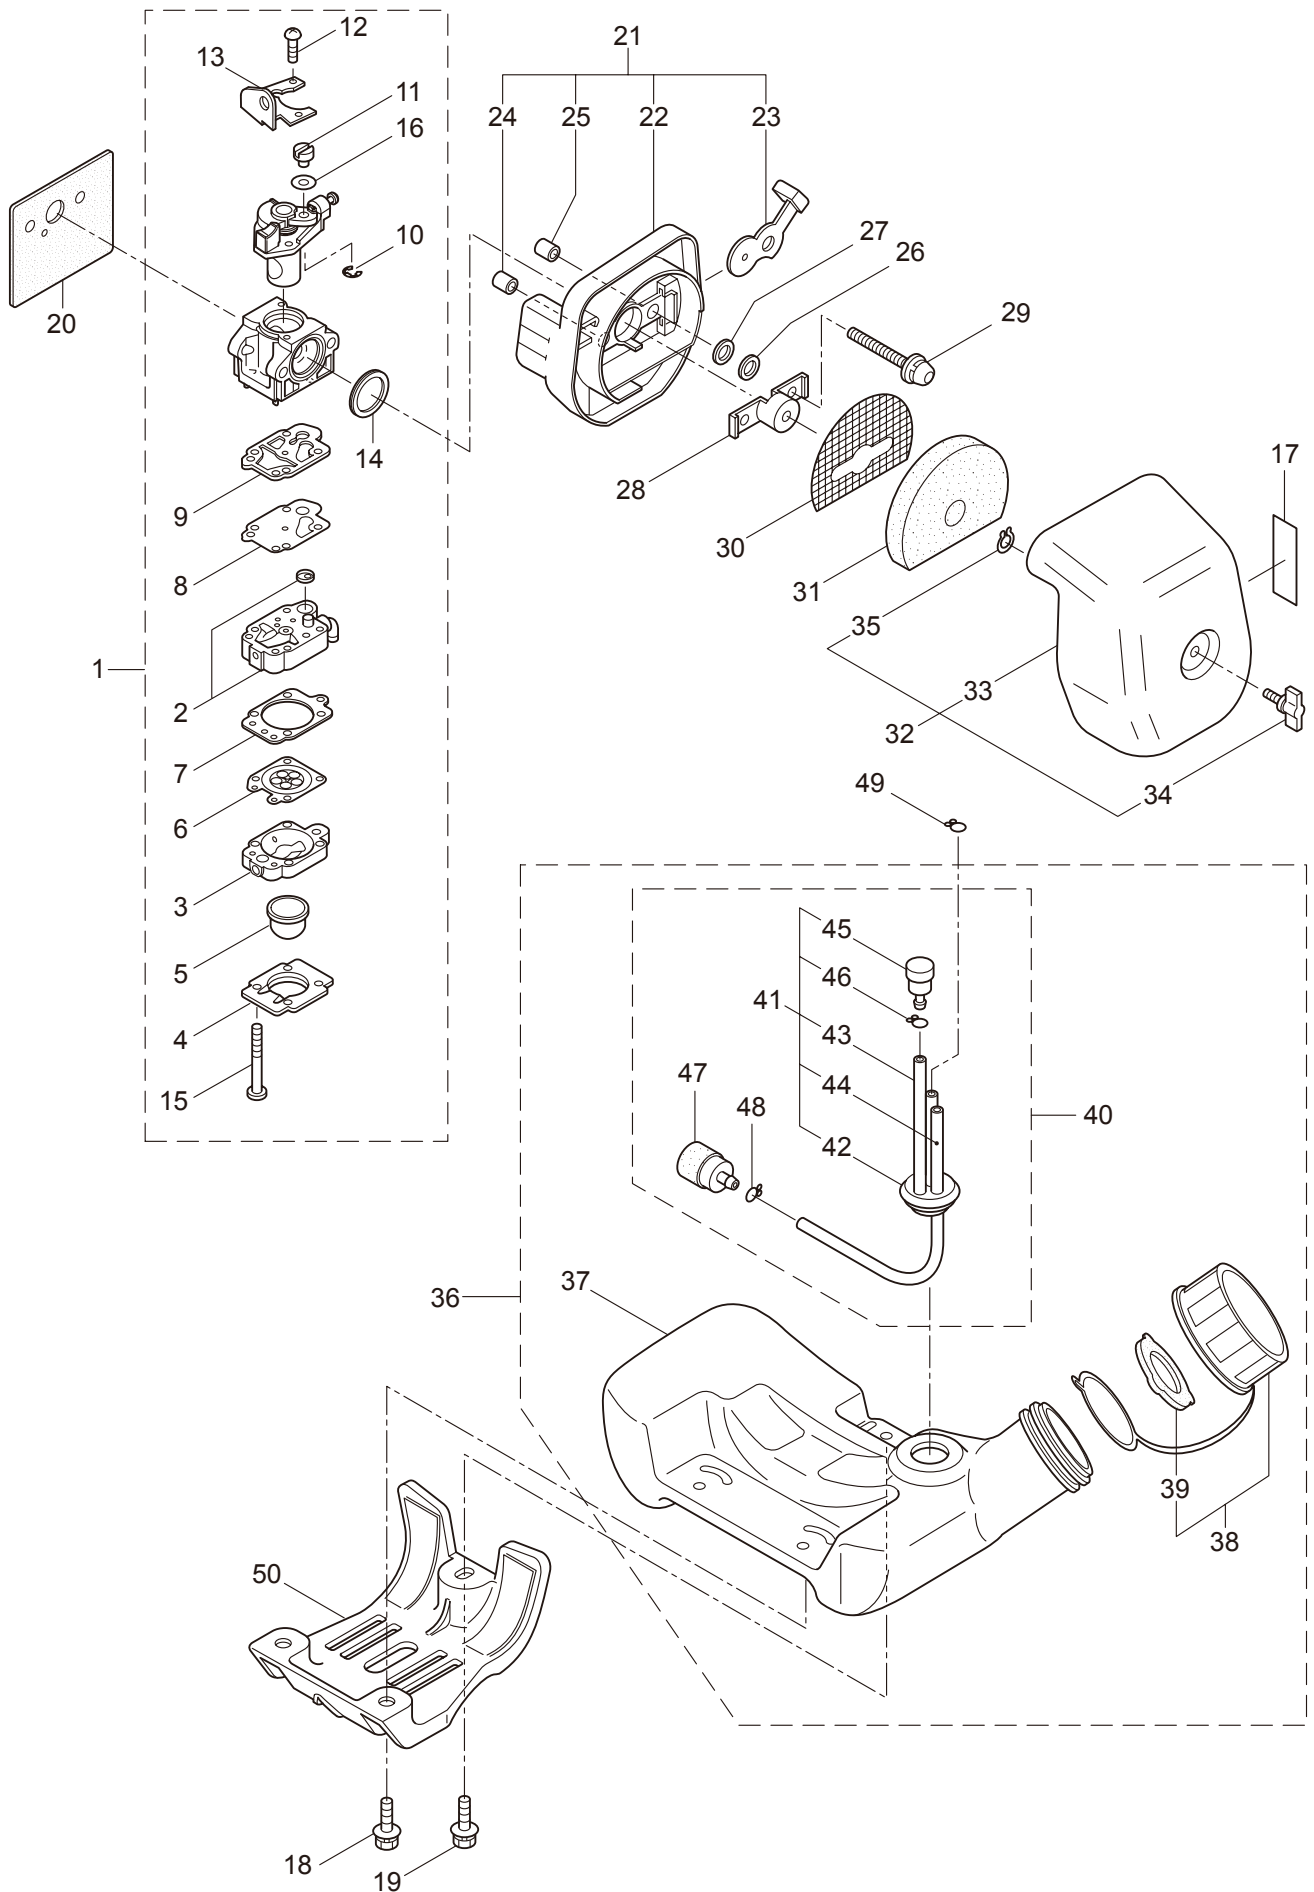

4. BC3021RS
CARBURETOR, FUEL TANK

Ref. No.	Part No.	Part Name	Q'ty	Remarks
4-1	284111	Carburetor Ass'y	1	Incl.2-16
4-2	264155	Pump Body	1	
4-3	262991	Purge Body	1	
4-4	262992	Cover Plate	1	
4-5	261874	Primer Bulb	1	
4-6	283905	Diaphragm, Meterring	1	
4-7	262993	Gasket	1	
4-8	262994	Diaphragm,Fuel Pump	1	
4-9	282576	Gasket	1	
4-10	261876	E-Ring	1	
4-11	261658	Swivel	1	
4-12	261875	Screw	2	
4-13	264677	Bracket	1	
4-14	261657	Packing	1	
4-15	262996	Screw	4	
4-16	264678	Washer	1	
4-17	261352	Label	1	Choke
4-18	281714	Cap Screw	2	M5x20
4-19	281715	Cap Screw	1	M5x20
4-20	269762	Gasket	1	
4-21	268055	Air Filter Case Ass'y	1	Incl.22-25
4-22	268056	Air Filter Case	1	
4-23	268057	Valve	1	
4-24	268157	Sleeve	1	5.5x7.1x6L
4-25	268412	Sleeve	1	5.5x7.1x6.6L
4-26	263345	Packing	1	7.2x11xt1.3
4-27	263942	Washer	1	7.2x12xt0.15
4-28	263815	Stay	1	
4-29	264016	Cap Screw	2	M5x60
4-30	265026	Screen	1	
4-31	265027	Foam Element	1	
4-32	268058	Air Filter Cover Ass'y	1	Incl.33-35
4-33	268059	Air Filter Cover	1	
4-34	281438	Knob	1	
4-35	261734	Snap Ring	1	#5
4-36	284954	Fuel Tank Ass'y	1	Incl.37-48
4-37	281439	Fuel Tank	1	
4-38	281564	Fuel Tank Cap Ass'y	1	Incl.39
4-39	269377	Gasket	1	
4-40	282538	Fuel Pipe Pick-up Ass'y	1	Incl.41-48
4-41	282539	Fuel Pipe Ass'y	1	Incl.42-46
4-42	268065	Grommet	1	
4-43	282541	Return Pipe	1	3x6x151L
4-44	261690	Fuel Pipe	1	160L
4-45	261590	Breather	1