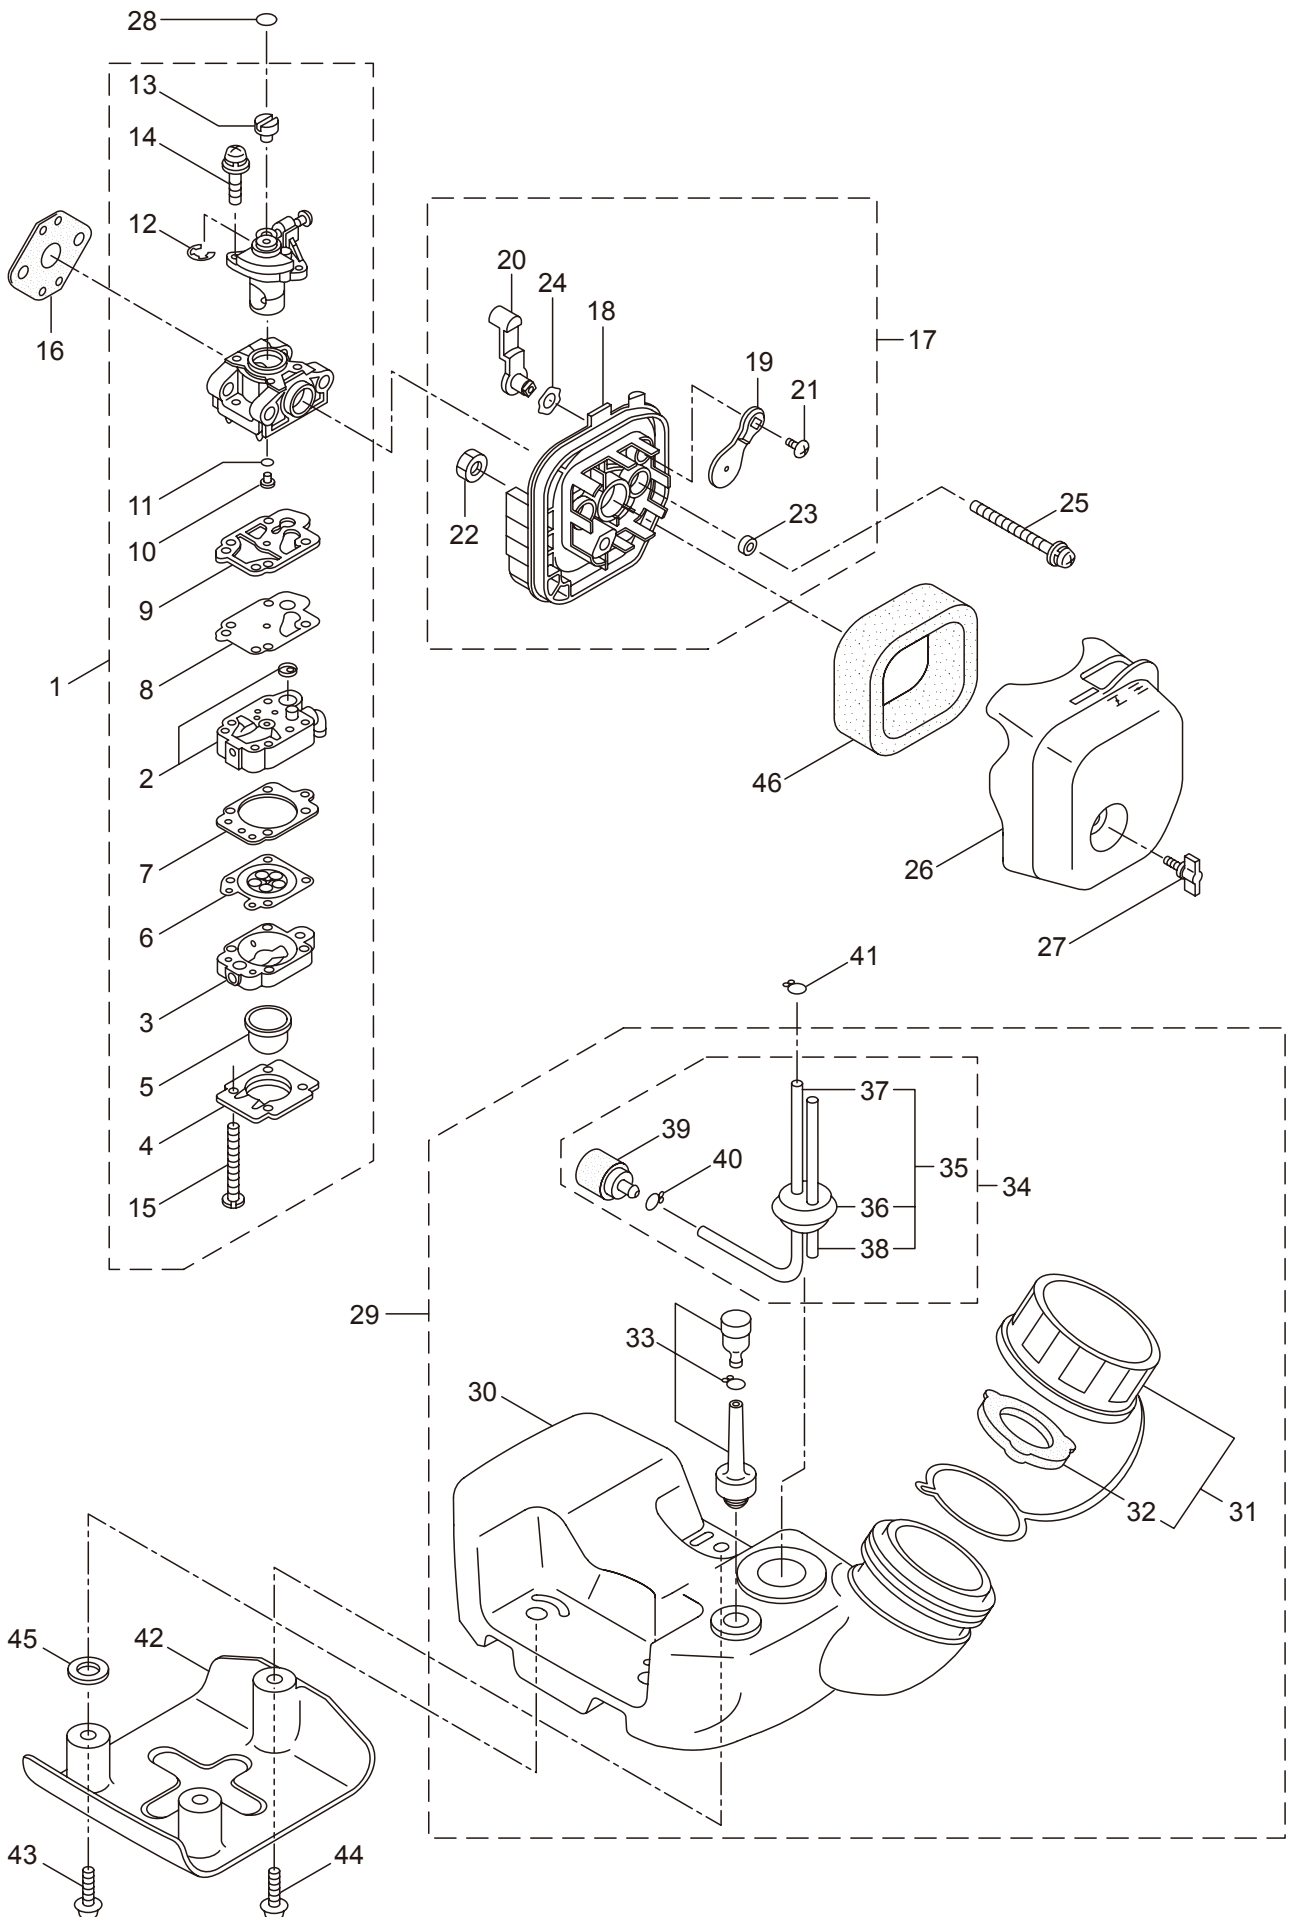

4. BC2600RS
CARBURETOR, FUEL TANK

Ref. No.	Part No.	Part Name	Q'ty	Remarks
4-1	280101	Carburetor Ass'y	1	Incl.2-15
4-2	263739	Pump Body	1	
4-3	262991	Purge Body	1	
4-4	262992	Cover Plate	1	
4-5	261874	Primer Bulb	1	
4-6	283905	Diaphragm, Meterring	1	
4-7	262993	Gasket	1	
4-8	262994	Diaphragm,Fuel Pump	1	
4-9	282576	Gasket	1	
4-10	267358	Main Jet	1	
4-11	261871	O-Ring	1	
4-12	261876	E-Ring	1	
4-13	261658	Swivel	1	
4-14	264682	Screw	2	
4-15	262996	Screw	4	
4-16	261864	Gasket	1	
4-17	284823	Case Ass'y	1	Incl.18-24
4-18	269050	Case Body	1	
4-19	284802	Valve	1	
4-20	284803	Lever	1	
4-21	269032	Screw	1	
4-22	081028	Nut	1	M5
4-23	269051	Sleeve	2	
4-24	284816	Washer	1	6.4x11x0.15
4-25	281777	Screw	2	M5x55
4-26	283772	Cleaner Cover	1	
4-27	281438	Knob	1	
4-28	280020	Swivel Ring	1	
4-29	284023	Fuel Tank Ass'y	1	Incl.30-40
4-30	282250	Fuel Tank	1	
4-31	281564	Fuel Tank Cap Ass'y	1	Incl.32
4-32	269377	Gasket	1	
4-33	261696	Breather Ass'y	1	
4-34	265752	Fuel Pipe Pick-up Ass'y	1	Incl.35-40
4-35	264031	Fuel Pipe Ass'y	1	Incl.36-38
4-36	261115	Grommet	1	
4-37	261690	Fuel Pipe	1	160L
4-38	263038	Return Pipe	1	3x6x85L
4-39	264653	Filter Ass'y	1	
4-40	261117	Clip	1	
4-41	261117	Clip	1	
4-42	283774	Stand	1	
4-43	284042	Screw	2	M5x20
4-44	284043	Screw	1	M5x25
4-45	284075	Washer	2	9x16xT0.6
4-46	269030	Element	1