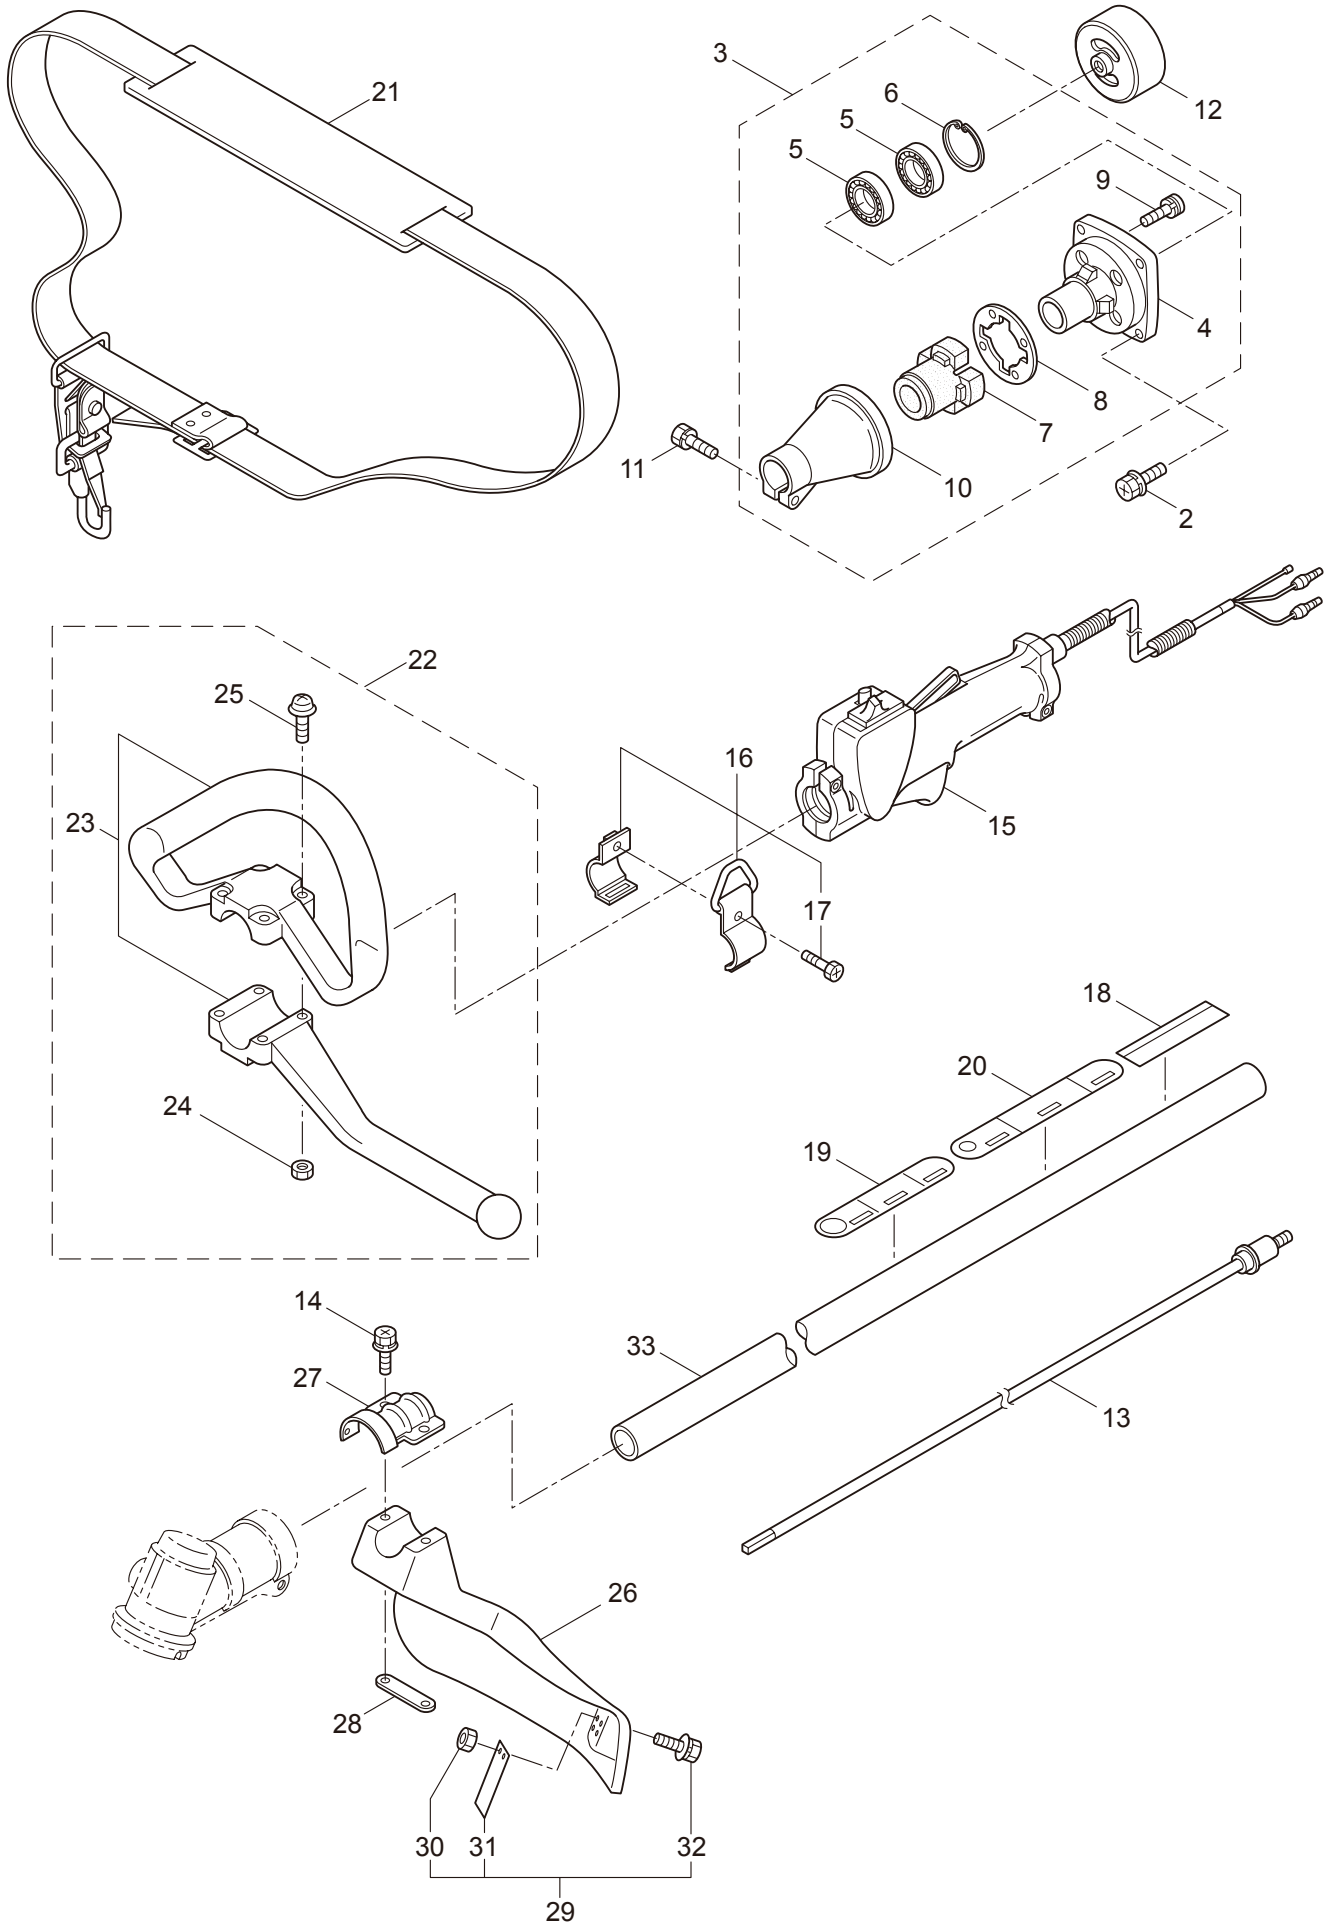

PARTS LIST

BC2600RS

CONTENTS

| | |
|--------------------------------|---------|
| 1. MAIN BODY | 1 ~ 2 |
| 2. GEARCASE | 3 ~ 4 |
| 3. ENGINE | 5 ~ 8 |
| 4. CARBURETOR, FUEL TANK | 9 ~ 10 |
| 5. ACCESSORIES | 11 ~ 12 |

2009. 11.

MARUYAMA

P/N 522909

1. BC2600RS
MAIN BODY

| Ref. No. | Part No. | Part Name | Q'ty | Remarks |
|----------|----------|-------------------------|------|------------|
| 1-1 | 363675 | BC2600RS | 1 | |
| 1-2 | 817002 | Bolt | 4 | M5x20 |
| 1-3 | 215512 | Clutch Case Ass'y | 1 | Incl.4-10 |
| 1-4 | 214592 | Bearing Case | 1 | |
| 1-5 | 214161 | Bearing | 2 | #6000ZZ |
| 1-6 | 054676 | Snap Ring | 1 | #26 |
| 1-7 | 214162 | Buffer | 1 | |
| 1-8 | 214163 | Washer | 1 | |
| 1-9 | 092033 | Screw | 4 | M5x15 |
| 1-10 | 214593 | Driveshaft Tube Adapter | 1 | |
| 1-11 | 092561 | Bolt | 1 | M5x25 |
| 1-12 | 229091 | Clutch Drum | 1 | |
| 1-13 | 219268 | Driveshaft Ass'y | 1 | |
| 1-14 | 096042 | Bolt | 2 | M5x30 |
| 1-15 | 223153 | Throttle Trigger | 1 | |
| 1-16 | 054691 | Hanging Bracket Ass'y | 1 | Incl.17 |
| 1-17 | 089738 | Bolt | 1 | M5x15 |
| 1-18 | 231005 | Label | 1 | BC2600RS |
| 1-19 | 221501 | Label | 1 | Warning |
| 1-20 | 221502 | Label | 1 | Caution |
| 1-21 | 220533 | Hanging Strap Ass'y | 1 | |
| 1-22 | 225698 | Loop Handle Ass'y | 1 | Incl.23-25 |
| 1-23 | 225699 | Loop Handle | 1 | |
| 1-24 | 081027 | Nut | 4 | M5 |
| 1-25 | 222142 | Screw | 4 | M5x28 |
| 1-26 | 231000 | Safety Cover | 1 | |
| 1-27 | 225962 | Bracket | 1 | |
| 1-28 | 225963 | Threaded Bracket | 1 | |
| 1-29 | 222898 | String Cutter Ass'y | 1 | Incl.30-32 |
| 1-30 | 081027 | Nut | 2 | M5 |
| 1-31 | 222900 | String Cutter | 1 | |
| 1-32 | 092548 | Bolt | 2 | M5x15 |
| 1-33 | 218711 | Driveshaft Tube | 1 | |