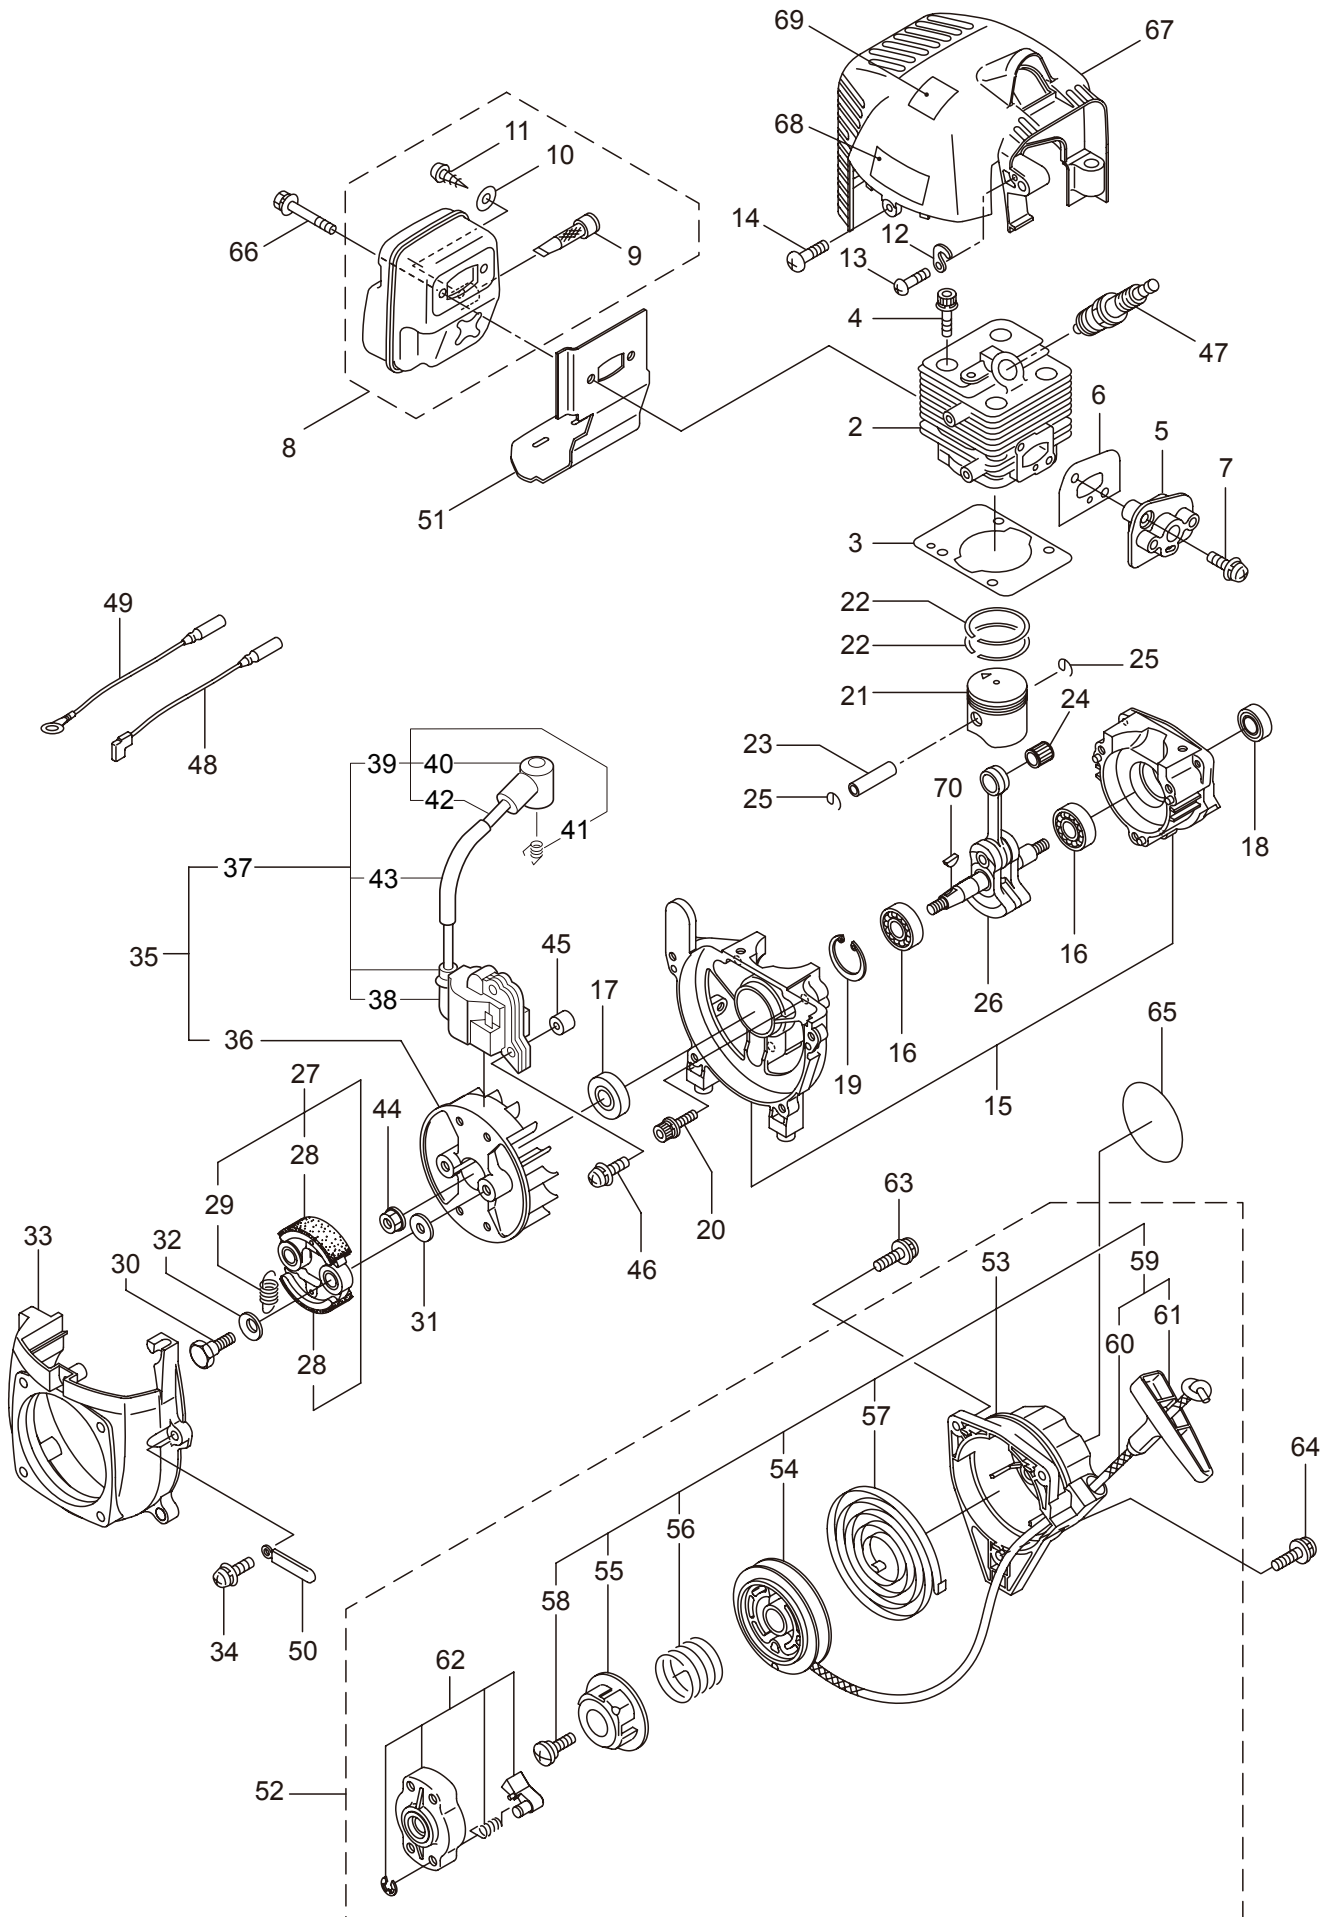

3. BC2600RS ENGINE

Ref. No.	Part No.	Part Name	Q'ty	Remarks
3-46	269832	Screw	2	M4x25
3-47	262483	Spark Plug	1	NGK BPMR6Y
3-48	267492	Lead	1	130L
3-49	282880	Wire, Lead	1	
3-50	264588	Clamp	1	
3-51	282252	Gasket	1	
3-52	282404	Recoil Starter Ass'y	1	Incl.53-62
3-53	282405	Recoil Ass'y	1	Incl.54-61
3-54	283411	Reel	1	
3-55	283412	Cam Plate	1	
3-56	280930	Spring	1	
3-57	280931	Spiral Spring	1	
3-58	267213	Screw	1	
3-59	280932	Starter Rope Ass'y	1	Incl.60,61
3-60	280933	Starter Rope	1	
3-61	267219	Starter Grip	1	
3-62	280934	Starter Pawl Ass'y	1	
3-63	280489	Screw	2	M4x20
3-64	269833	Screw	1	M4x16
3-65	286139	Label	1	REVERSE2 EE260
3-66	266264	Cap Screw	2	M5x50
3-67	285056	Top Cover	1	
3-68	286122	Label	1	MARUYAMA
3-69	267433	Label	1	83dB
3-70	261076	Woodruff Key	1	3x10