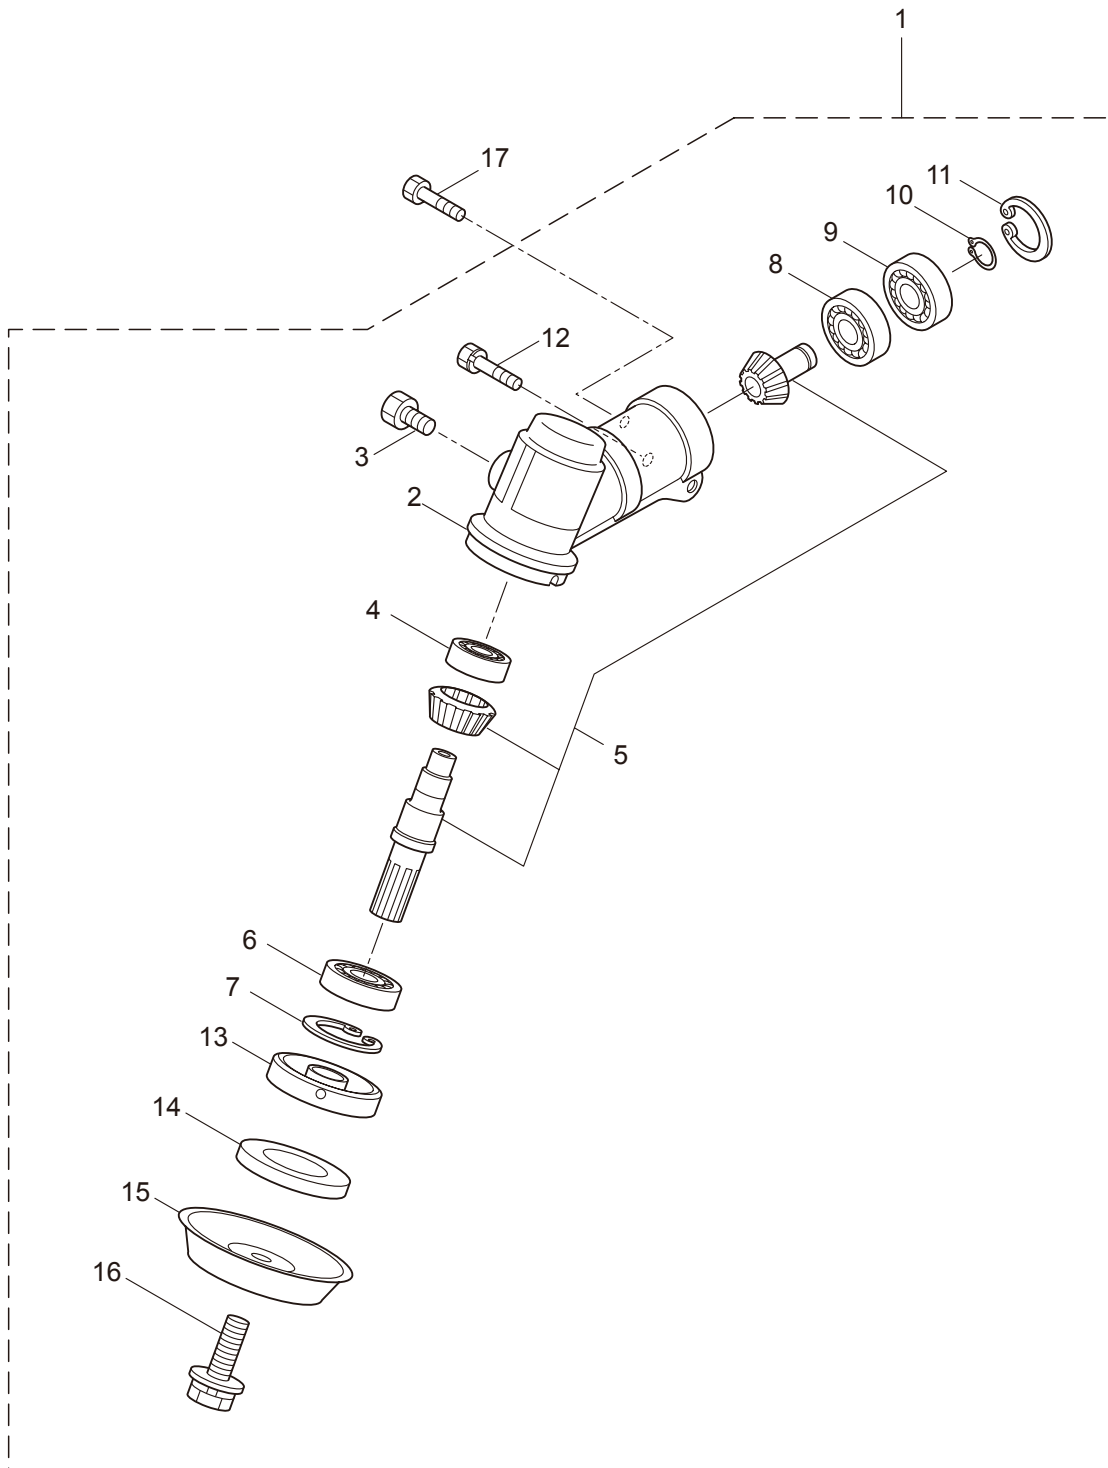

2. BC2600RS
GEARCASE

Ref. No.	Part No.	Part Name	Q'ty	Remarks
2-1	231004	Gearcase Ass'y	1	Incl.2-16
2-2	225960	Gearcase	1	
2-3	089101	Bolt	1	M8x10
2-4	227990	Bearing	1	#608
2-5	228416	Gear Set	1	
2-6	227991	Bearing	1	#6001DDU
2-7	055185	Snap Ring	1	#28
2-8	227992	Bearing	1	#609
2-9	227993	Bearing	1	#609Z
2-10	228477	Snap Ring	1	#9
2-11	140270	Snap Ring	1	#24
2-12	092561	Bolt	1	M5x25
2-13	212986	Boss Adapter	1	
2-14	140275	Clamping Washer	1	
2-15	215547	Stabilizer	1	
2-16	215610	Bolt	1	M8x22,Counterclockwise
2-17	089737	Bolt	1	M5x12