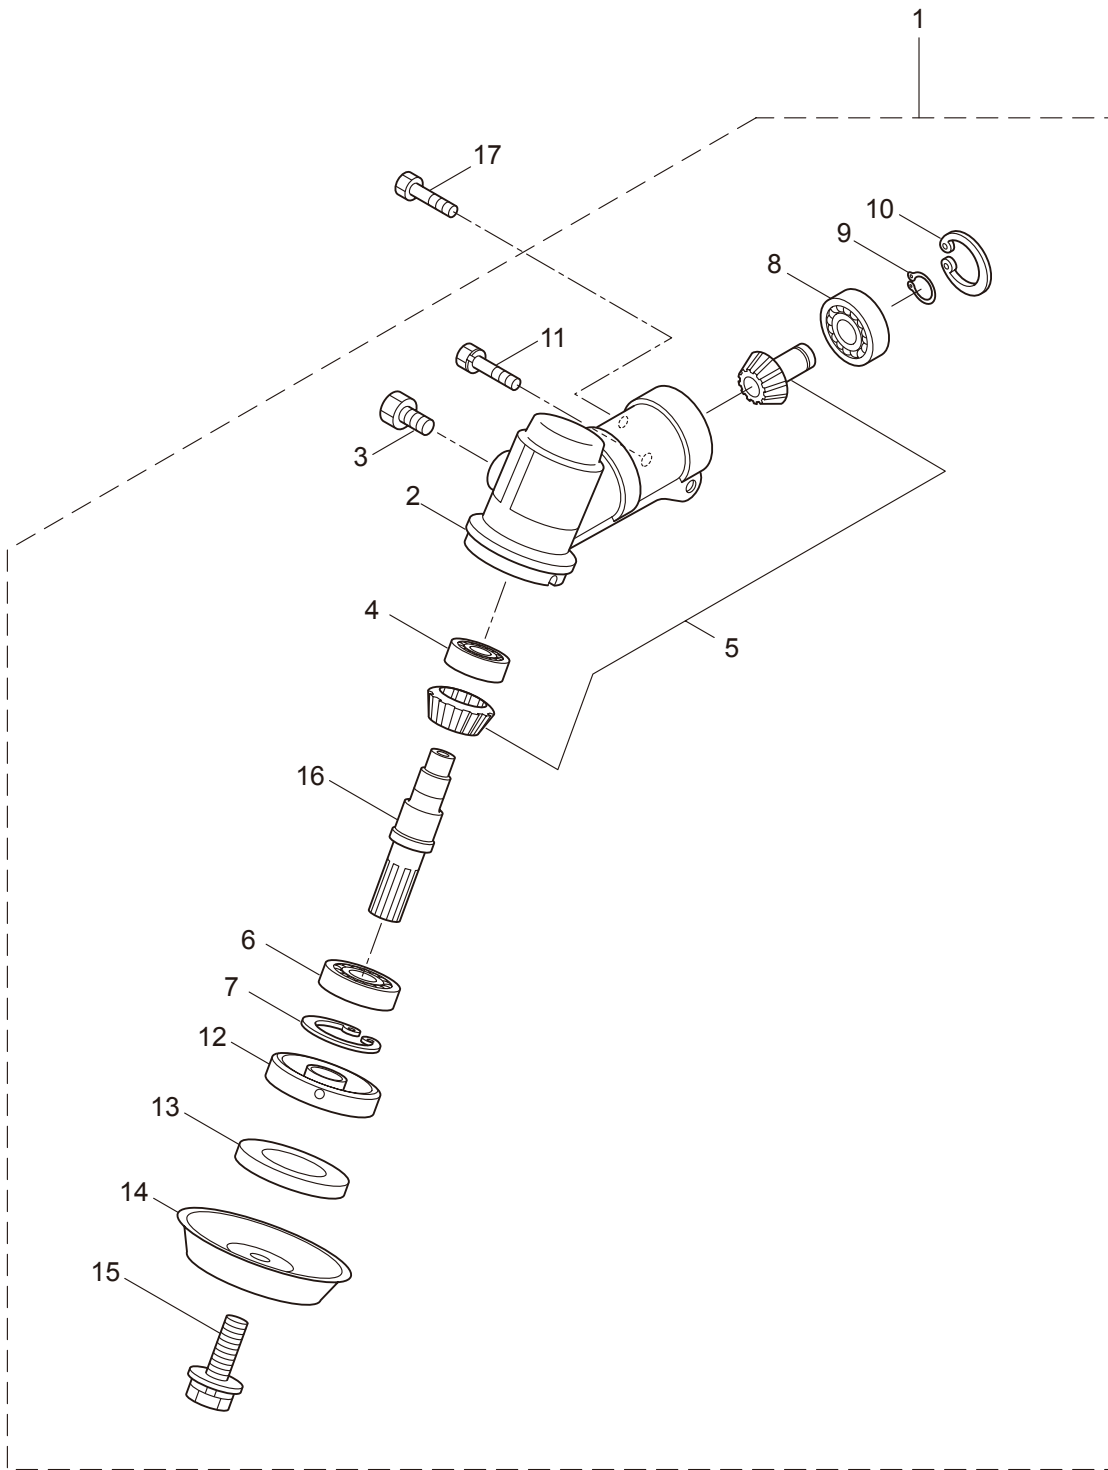

2. BC2300RS
GEARCASE

Ref. No.	Part No.	Part Name	Q'ty	Remarks
2-1	221657	Gearcase Ass'y	1	Incl.2-16
2-2	220467	Gearcase	1	
2-3	089819	Bolt	1	M6x8
2-4	219205	Bearing	1	#626
2-5	227110	Gear Set	1	
2-6	212999	Bearing	1	#6001 2RK
2-7	055185	Snap Ring	1	#28
2-8	140268	Bearing	1	#609Z
2-9	140269	Snap Ring	1	WR9
2-10	140270	Snap Ring	1	#24
2-11	092561	Bolt	1	M5x25
2-12	212986	Boss Adapter	1	
2-13	140275	Clamping Washer	1	
2-14	215547	Stabilizer	1	
2-15	215610	Bolt	1	M8x22,Counterclockwise
2-16	219430	Blade Shaft	1	
2-17	089737	Bolt	1	M5x12