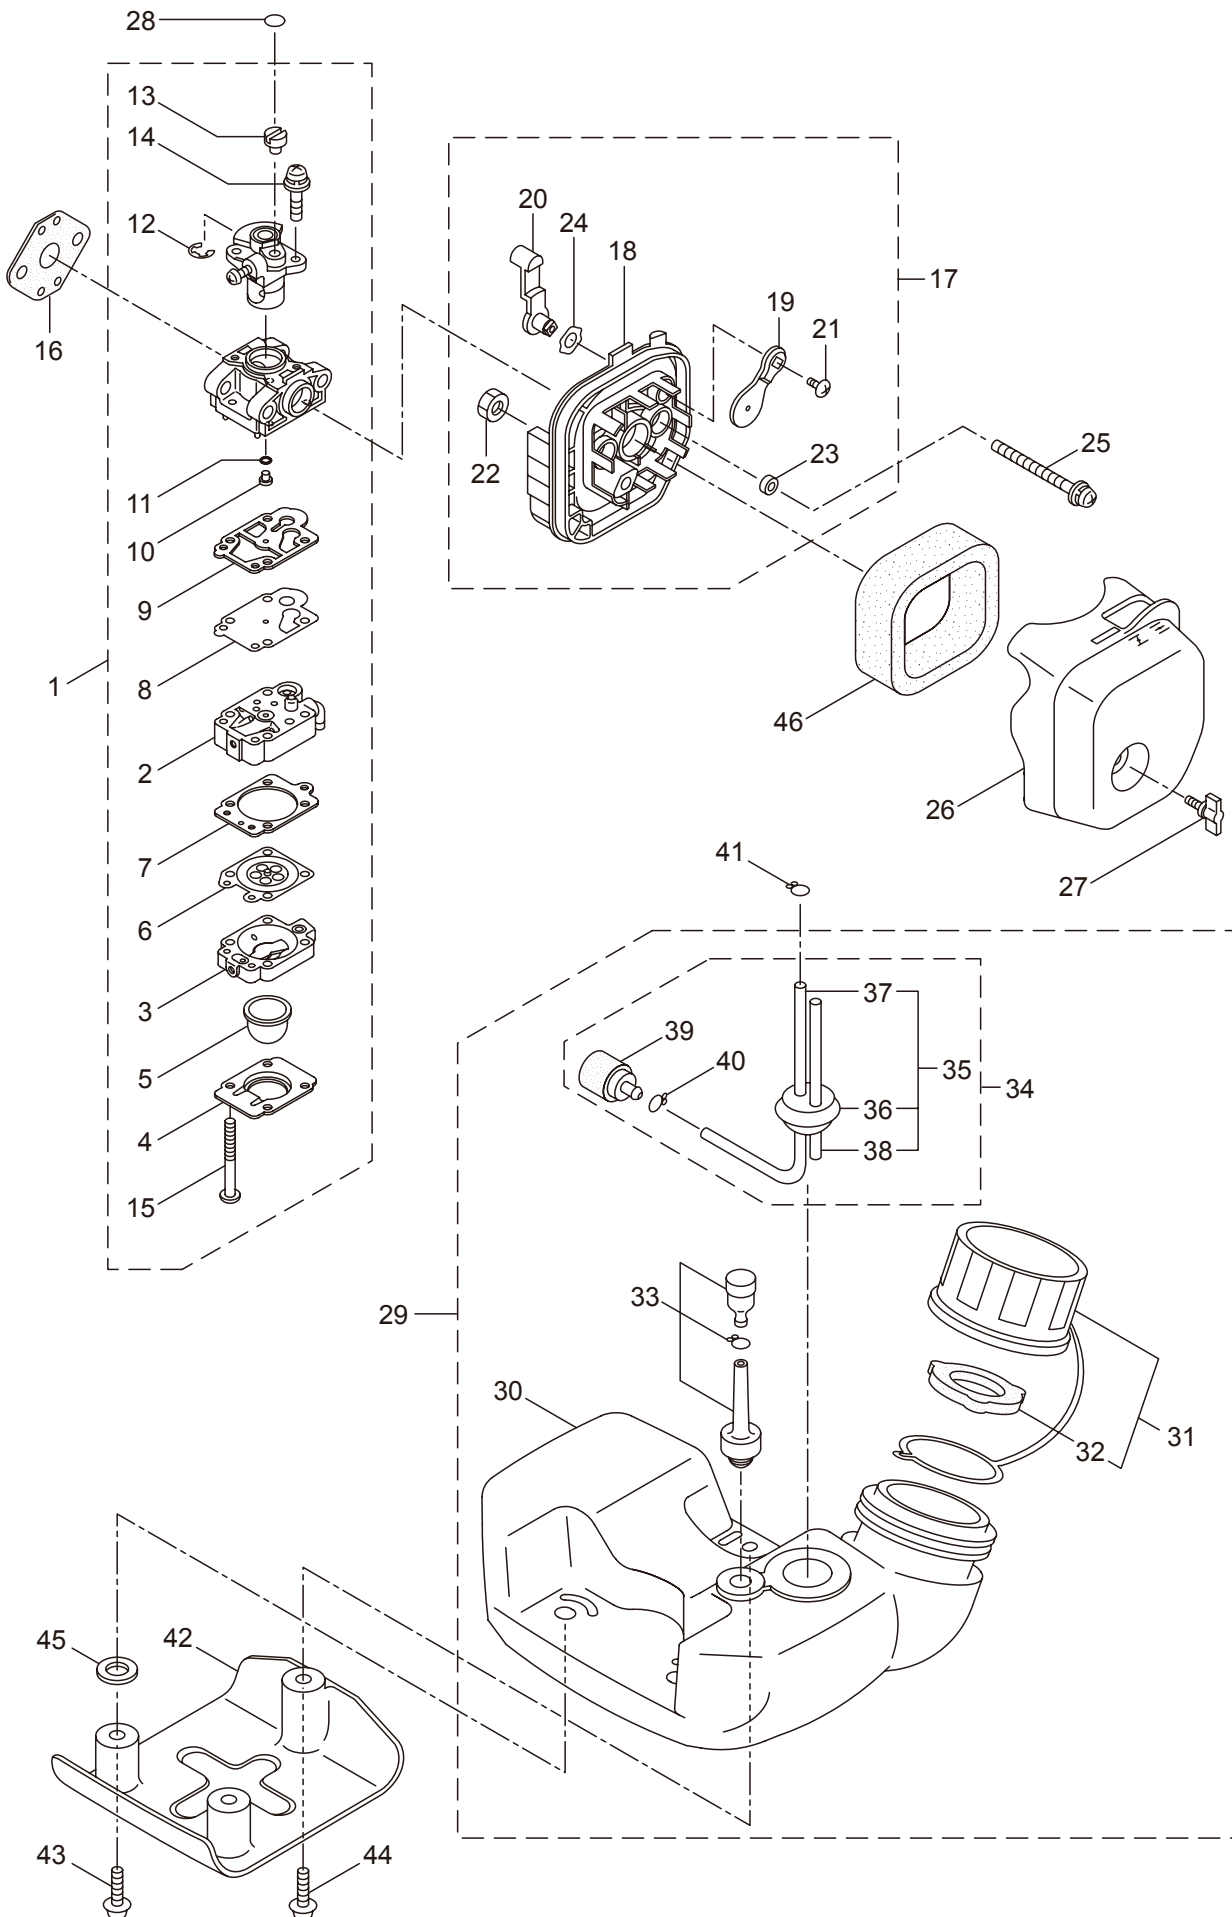

4. BC2300RS
CARBURETOR, FUEL TANK

Ref. No.	Part No.	Part Name	Q'ty	Remarks
4-1	281980	Carburetor Ass'y	1	Incl.2-15
4-2	263739	Pump Body	1	
4-3	262991	Purge Body	1	
4-4	262992	Cover Plate	1	
4-5	261874	Primer Bulb	1	
4-6	283905	Diaphragm, Meterring	1	
4-7	262993	Gasket	1	
4-8	262994	Diaphragm,Fuel Pump	1	
4-9	282576	Gasket	1	
4-10	262120	Main Jet	1	#40
4-11	261871	O-Ring	1	
4-12	261876	E-Ring	1	
4-13	261658	Swivel	1	
4-14	264682	Screw	2	
4-15	262996	Screw	4	
4-16	261864	Gasket	1	
4-17	284823	Case Ass'y	1	Incl.18-24
4-18	269050	Case Body	1	
4-19	284802	Valve	1	
4-20	284803	Lever	1	
4-21	269032	Screw	1	
4-22	081028	Nut	1	M5
4-23	269051	Sleeve	2	
4-24	284816	Washer	1	6.4x11x0.15
4-25	281777	Screw	2	M5x55
4-26	283772	Cleaner Cover	1	
4-27	281438	Knob	1	
4-28	280020	Swivel Ring	1	
4-29	285728	Fuel Tank Ass'y	1	Incl.30-40
4-30	285664	Fuel Tank	1	
4-31	281564	Fuel Tank Cap Ass'y	1	Incl.32
4-32	269377	Gasket	1	
4-33	261696	Breather Ass'y	1	
4-34	265752	Fuel Pipe Pick-up Ass'y	1	Incl.35-40
4-35	264031	Fuel Pipe Ass'y	1	Incl.36-38
4-36	261115	Grommet	1	
4-37	261690	Fuel Pipe	1	160L
4-38	263038	Return Pipe	1	3x6x85L
4-39	264653	Filter Ass'y	1	
4-40	261117	Clip	1	
4-41	261117	Clip	1	
4-42	285704	Stand	1	
4-43	284042	Screw	2	M5x20
4-44	284043	Screw	1	M5x25
4-45	284075	Washer	2	9x16xT0.6
4-46	269030	Element	1