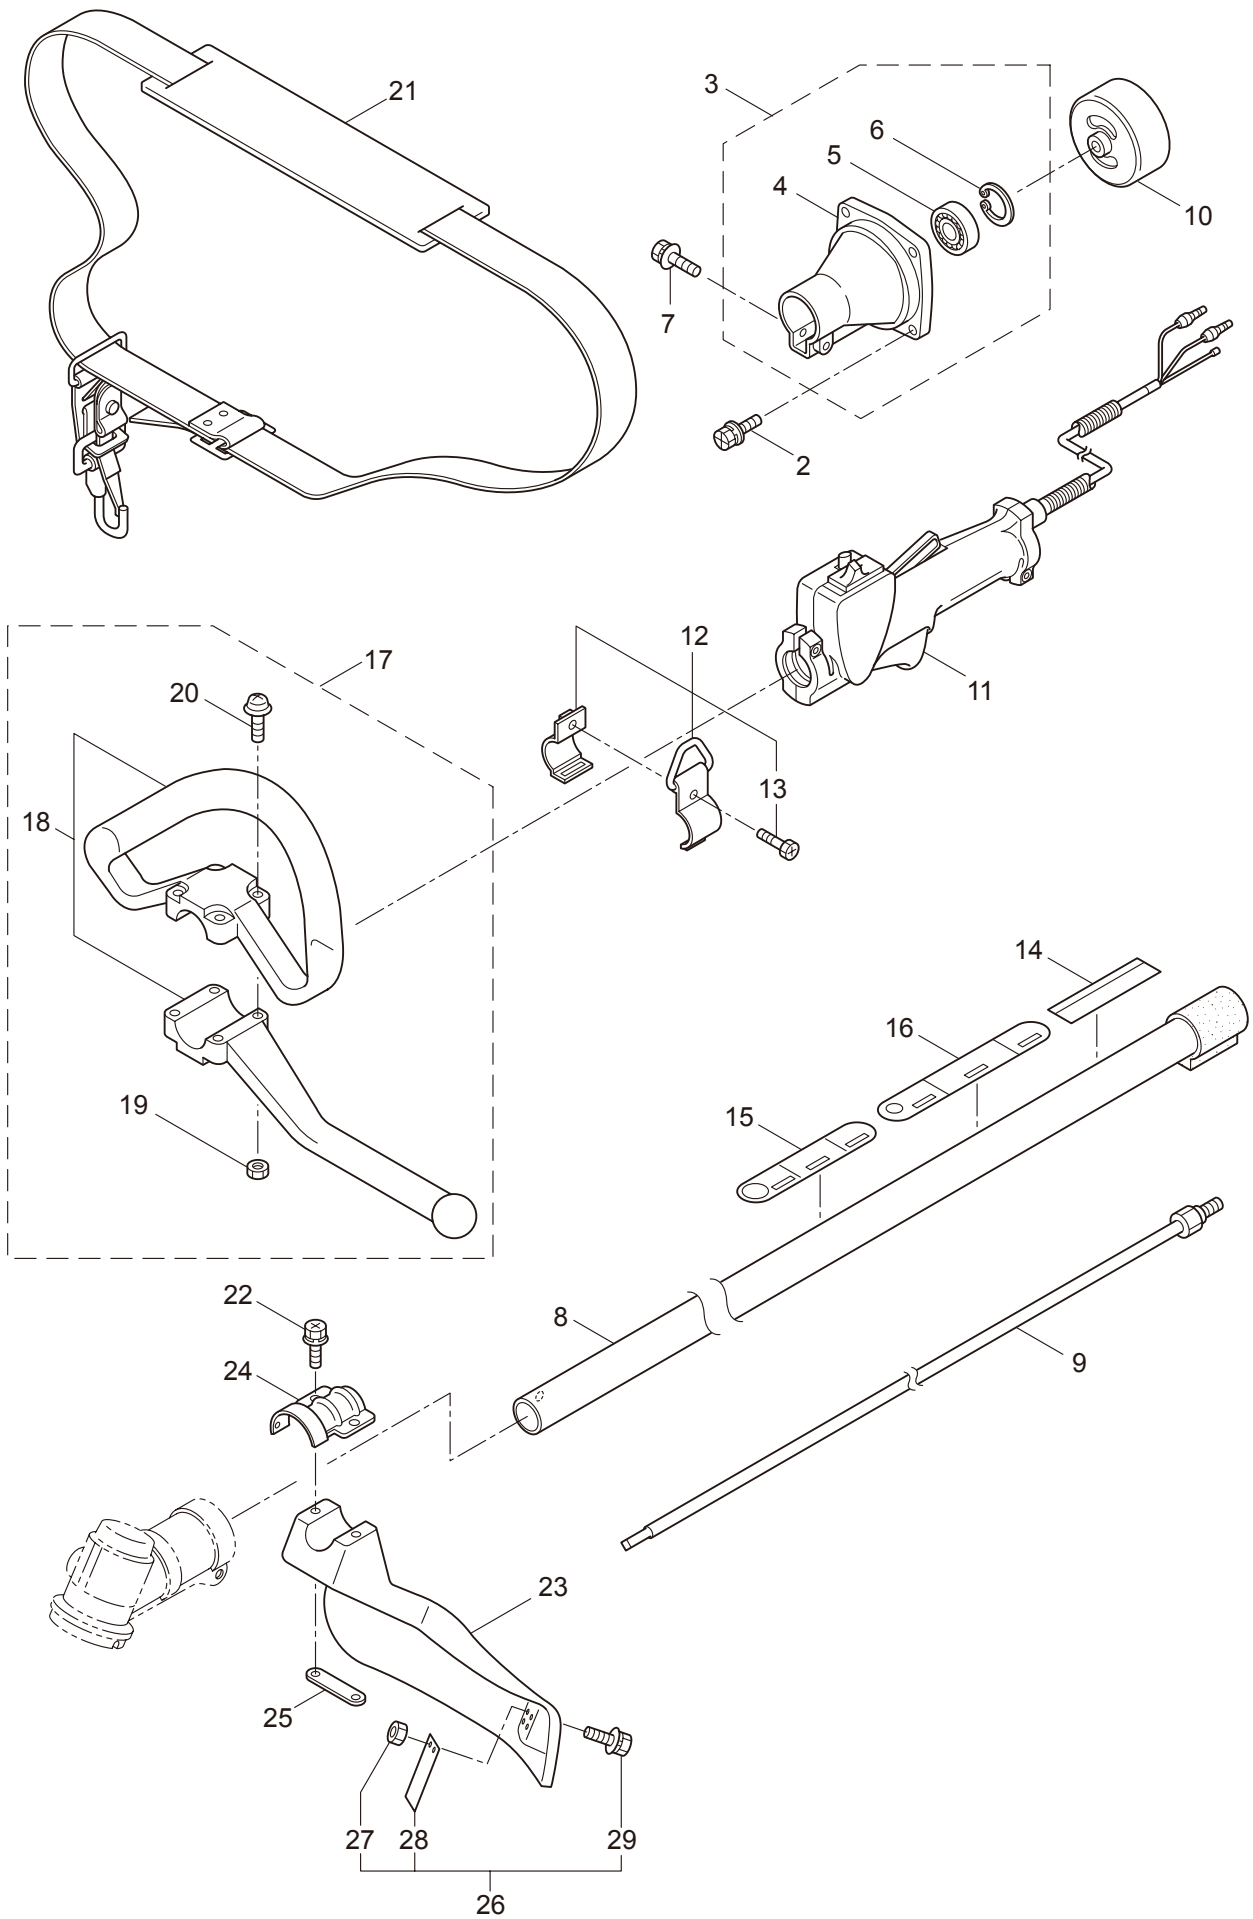

PARTS LIST

BC2300RS

CONTENTS

| | |
|--------------------------------|---------|
| 1. MAIN BODY | 1 ~ 2 |
| 2. GEARCASE | 3 ~ 4 |
| 3. ENGINE | 5 ~ 8 |
| 4. CARBURETOR, FUEL TANK | 9 ~ 10 |
| 5. ACCESSORIES | 11 ~ 12 |

2009. 10.

P/N 522908

1. BC2300RS
MAIN BODY

| Ref. No. | Part No. | Part Name | Q'ty | Remarks |
|----------|----------|-----------------------|------|------------|
| 1-1 | 363674 | BC2300RS | 1 | |
| 1-2 | 817002 | Bolt | 4 | M5x20 |
| 1-3 | 221473 | Clutch Case Ass'y | 1 | Incl.4-6 |
| 1-4 | 221474 | Clutch Case | 1 | |
| 1-5 | 016405 | Bearing | 1 | #6200ZZ |
| 1-6 | 013825 | Snap Ring | 1 | #30 |
| 1-7 | 096042 | Bolt | 1 | M5x30 |
| 1-8 | 223252 | Driveshaft Tube | 1 | |
| 1-9 | 221524 | Driveshaft Ass'y | 1 | |
| 1-10 | 229091 | Clutch Drum | 1 | |
| 1-11 | 223153 | Throttle Trigger | 1 | |
| 1-12 | 054691 | Hanging Bracket Ass'y | 1 | Incl.13 |
| 1-13 | 089738 | Bolt | 1 | M5x15 |
| 1-14 | 229041 | Label | 1 | BC2300RS |
| 1-15 | 221501 | Label | 1 | Warning |
| 1-16 | 221502 | Label | 1 | Caution |
| 1-17 | 225698 | Loop Handle Ass'y | 1 | Incl.18-20 |
| 1-18 | 225699 | Loop Handle | 1 | |
| 1-19 | 081027 | Nut | 4 | M5 |
| 1-20 | 222142 | Screw | 4 | M5x28 |
| 1-21 | 220533 | Hanging Strap Ass'y | 1 | |
| 1-22 | 096042 | Bolt | 2 | M5x30 |
| 1-23 | 231000 | Safety Cover | 1 | |
| 1-24 | 225962 | Bracket | 1 | |
| 1-25 | 225963 | Threaded Bracket | 1 | |
| 1-26 | 222898 | String Cutter Ass'y | 1 | Incl.27-29 |
| 1-27 | 081027 | Nut | 2 | M5 |
| 1-28 | 222900 | String Cutter | 1 | |
| 1-29 | 092548 | Bolt | 2 | M5x15 |