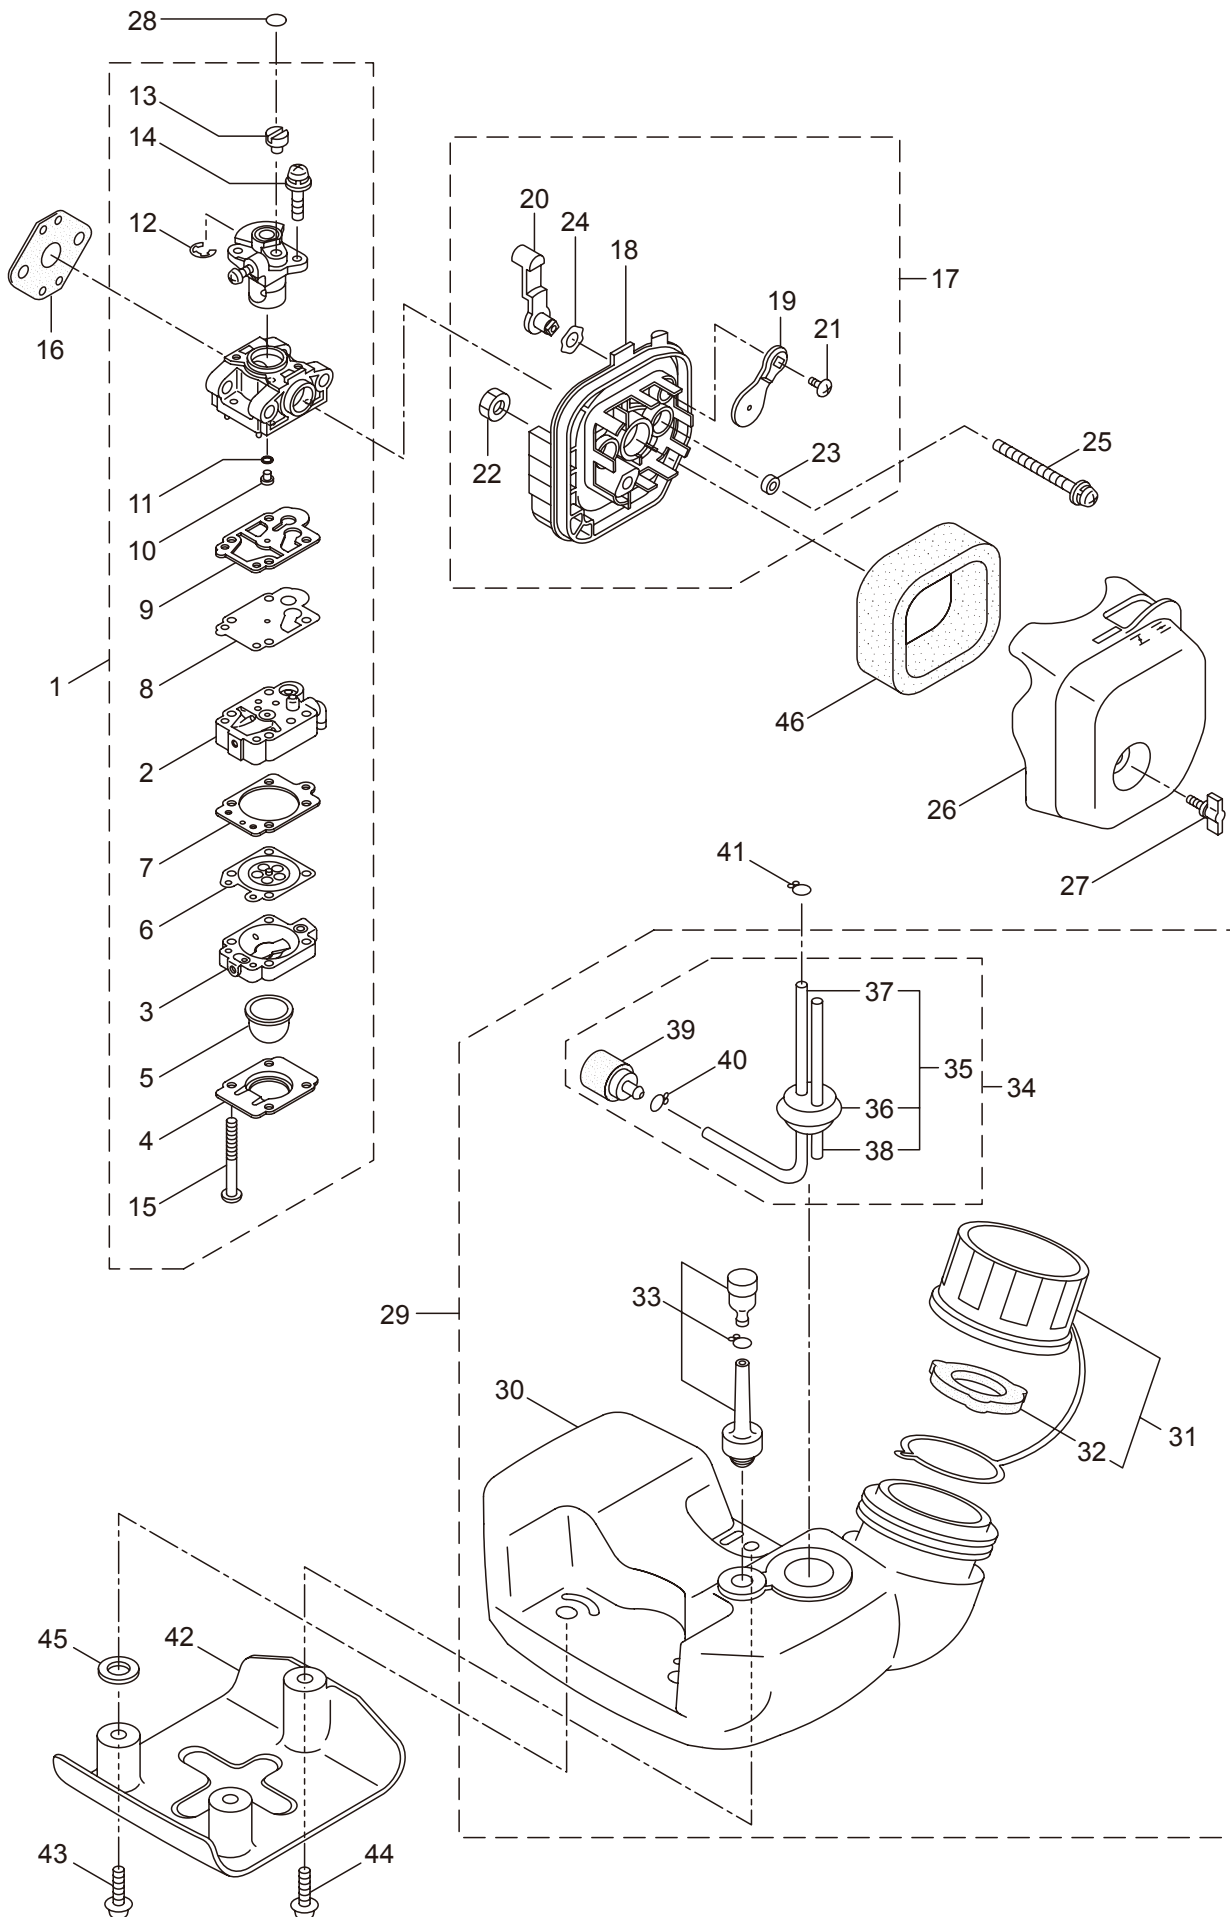

4. BC2000RS
CARBURETOR, FUEL TANK

Ref. No.	Part No.	Part Name	Q'ty	Remarks
4-1	281980	Carburetor Ass'y	1	Incl.2-15
4-2	263739	Pump Body	1	
4-3	262991	Purge Body	1	
4-4	262992	Cover Plate	1	
4-5	261874	Primer Bulb	1	
4-6	283905	Diaphragm, Meterring	1	
4-7	262993	Gasket	1	
4-8	262994	Diaphragm,Fuel Pump	1	
4-9	282576	Gasket	1	
4-10	262120	Main Jet	1	#40
4-11	261871	O-Ring	1	
4-12	261876	E-Ring	1	
4-13	261658	Swivel	1	
4-14	264682	Screw	2	
4-15	262996	Screw	4	
4-16	261864	Gasket	1	
4-17	284823	Case Ass'y	1	Incl.18-24
4-18	269050	Case Body	1	
4-19	284802	Valve	1	
4-20	284803	Lever	1	
4-21	269032	Screw	1	
4-22	081028	Nut	1	M5
4-23	269051	Sleeve	2	
4-24	284816	Washer	1	6.4x11x0.15
4-25	281777	Screw	2	M5x55
4-26	283772	Cleaner Cover	1	
4-27	281438	Knob	1	
4-28	280020	Swivel Ring	1	
4-29	285728	Fuel Tank Ass'y	1	Incl.30-40
4-30	285664	Fuel Tank	1	
4-31	281564	Fuel Tank Cap Ass'y	1	Incl.32
4-32	269377	Gasket	1	
4-33	261696	Breather Ass'y	1	
4-34	265752	Fuel Pipe Pick-up Ass'y	1	Incl.35-40
4-35	264031	Fuel Pipe Ass'y	1	Incl.36-38
4-36	261115	Grommet	1	
4-37	261690	Fuel Pipe	1	160L
4-38	263038	Return Pipe	1	3x6x85L
4-39	264653	Filter Ass'y	1	
4-40	261117	Clip	1	
4-41	261117	Clip	1	
4-42	285704	Stand	1	
4-43	284042	Screw	2	M5x20
4-44	284043	Screw	1	M5x25
4-45	284075	Washer	2	9x16xT0.6
4-46	269030	Element	1