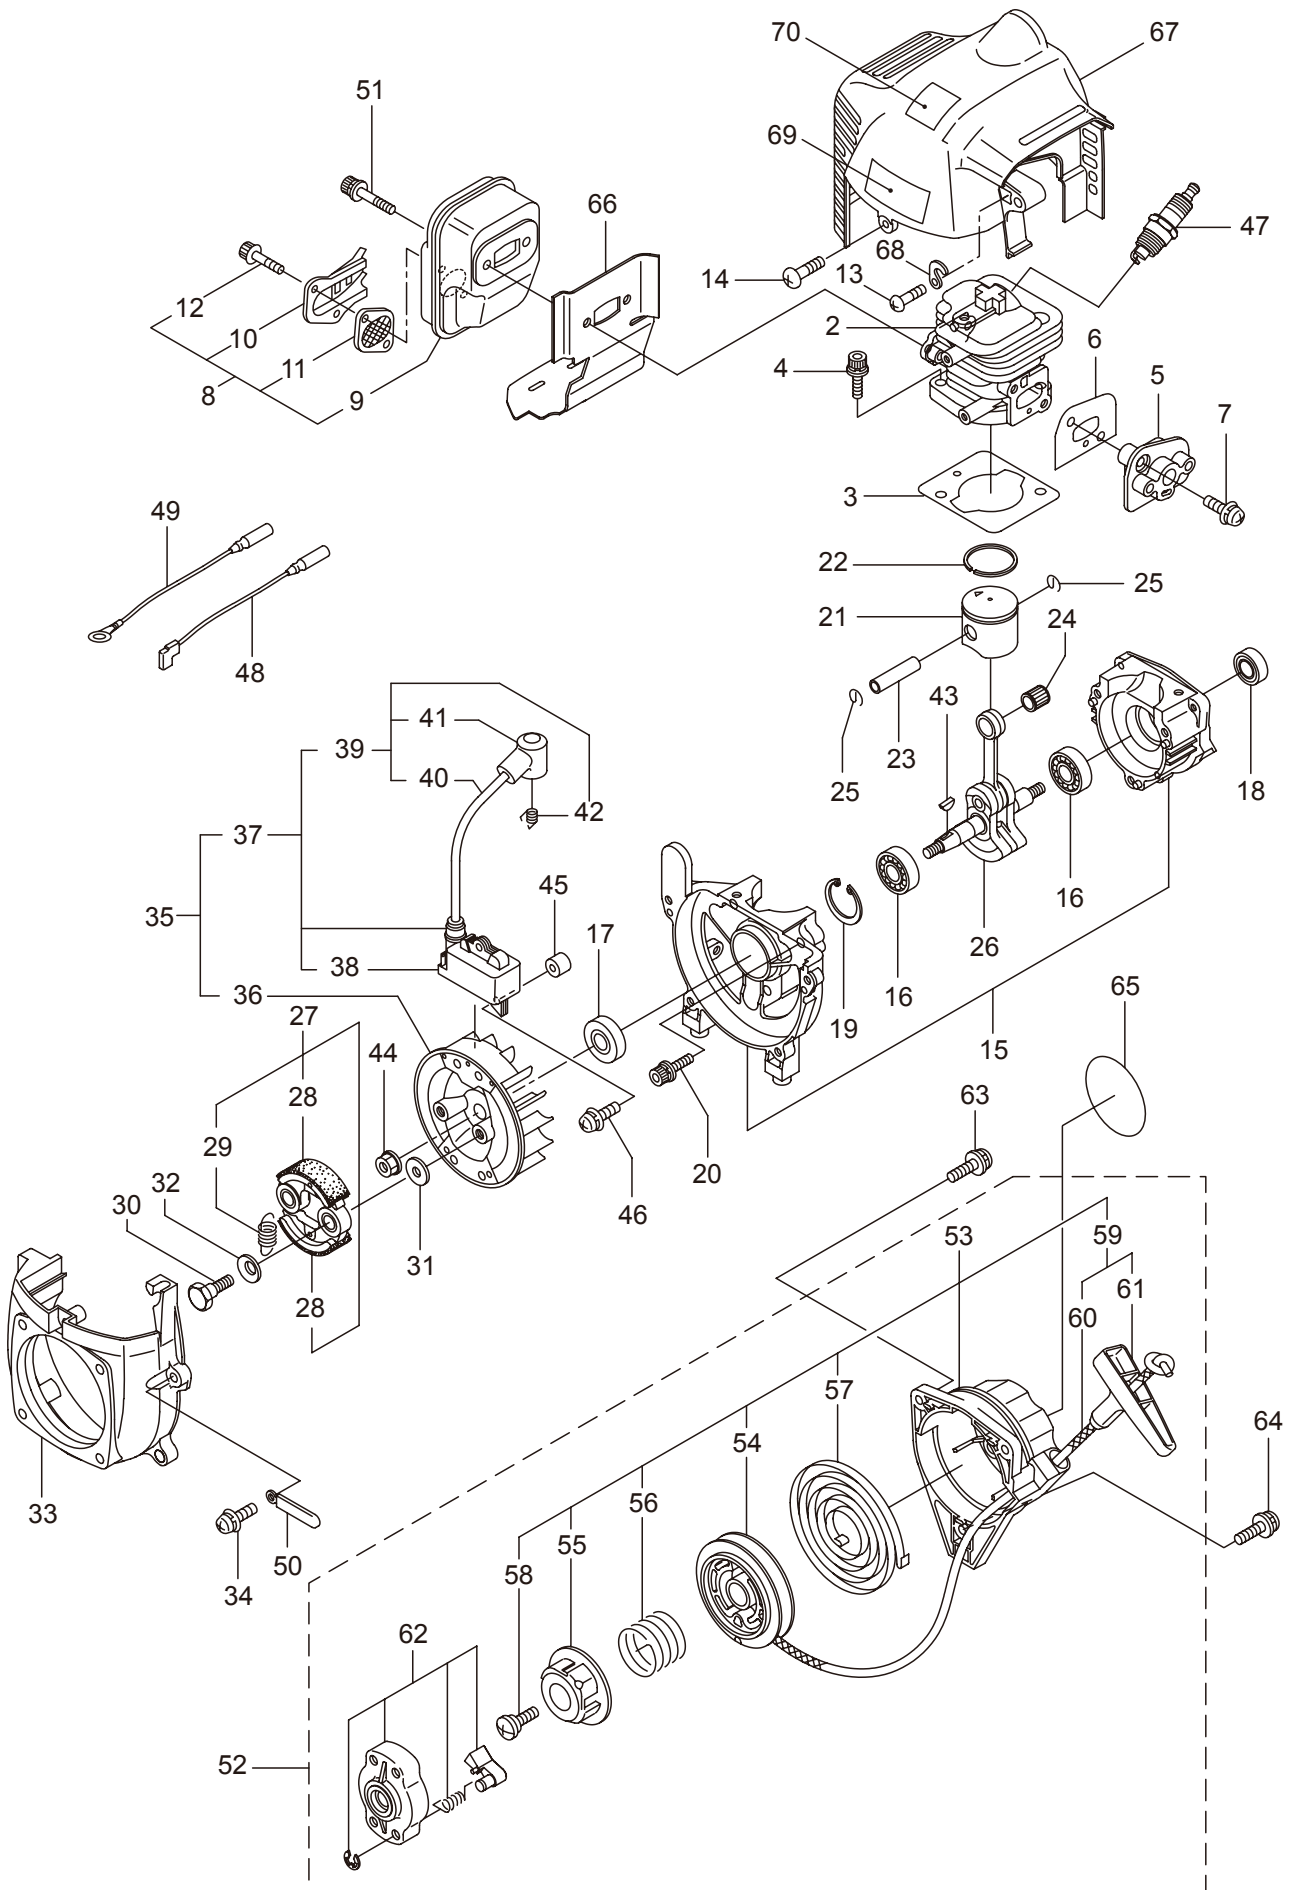

3. BC2000RS ENGINE

Ref. No.	Part No.	Part Name	Q'ty	Remarks
3-1	858703	Engine	1	EE200/24
3-2	268608	Cylinder	1	New gasket required
3-3	283420	Gasket	1	
3-4	267290	Cap Screw	2	M5x20
3-5	263772	Insulator	1	New gasket required
3-6	267049	Gasket	1	
3-7	269826	Screw	2	M5x25
3-8	283855	Muffler Ass'y	1	Incl.9-12
3-9	283850	Muffler	1	
3-10	268171	Muffler Tail	1	
3-11	267056	Spark Arrester	1	
3-12	265107	Cap Screw	2	M4x10
3-13	283984	Screw	1	M3x10
3-14	280144	Tapping Screw	1	
3-15	280341	Crankcase	1	
3-16	280488	Bearing	2	PPL 6001
3-17	261492	Oil Seal	1	ISCD12287
3-18	261386	Oil Seal	1	ISCD12227
3-19	055185	Snap Ring	1	#28
3-20	261612	Cap Screw	3	M5x30
3-21	261032	Piston	1	
3-22	261158	Piston Ring	1	
3-23	261036	Piston Pin	1	
3-24	281288	Bearing, Needle	1	
3-25	261576	Clip,Piston	2	
3-26	283879	Crankshaft/Conn.Rod Ass'y	1	
3-27	269168	Clutch Ass'y	1	Incl.28,29
3-28	269169	Clutch Shoe	2	(2)required
3-29	269173	Spring, Clutch	1	
3-30	269647	Clutch Bolt	2	
3-31	269175	Washer	2	6.1x15x1.6
3-32	261777	Wave Washer	2	
3-33	283386	Fan Cover	1	
3-34	269831	Screw	4	M5x20
3-35	283567	Magneto Ass'y	1	Incl.36-42
3-36	283397	Rotor/Fan	1	
3-37	283645	Ignition Coil Ass'y	1	Incl.38-42
3-38	283722	Coil	1	
3-39	283646	Spark Plug Wire Ass'y	1	Incl.40-42
3-40	283647	Spark Plug Wire	1	
3-41	283178	Plug Boot	1	
3-42	283270	Connector	1	
3-43	261076	Woodruff Key	1	3x10
3-44	261417	Nut,Rotor	1	M8
3-45	280381	Spacer	2