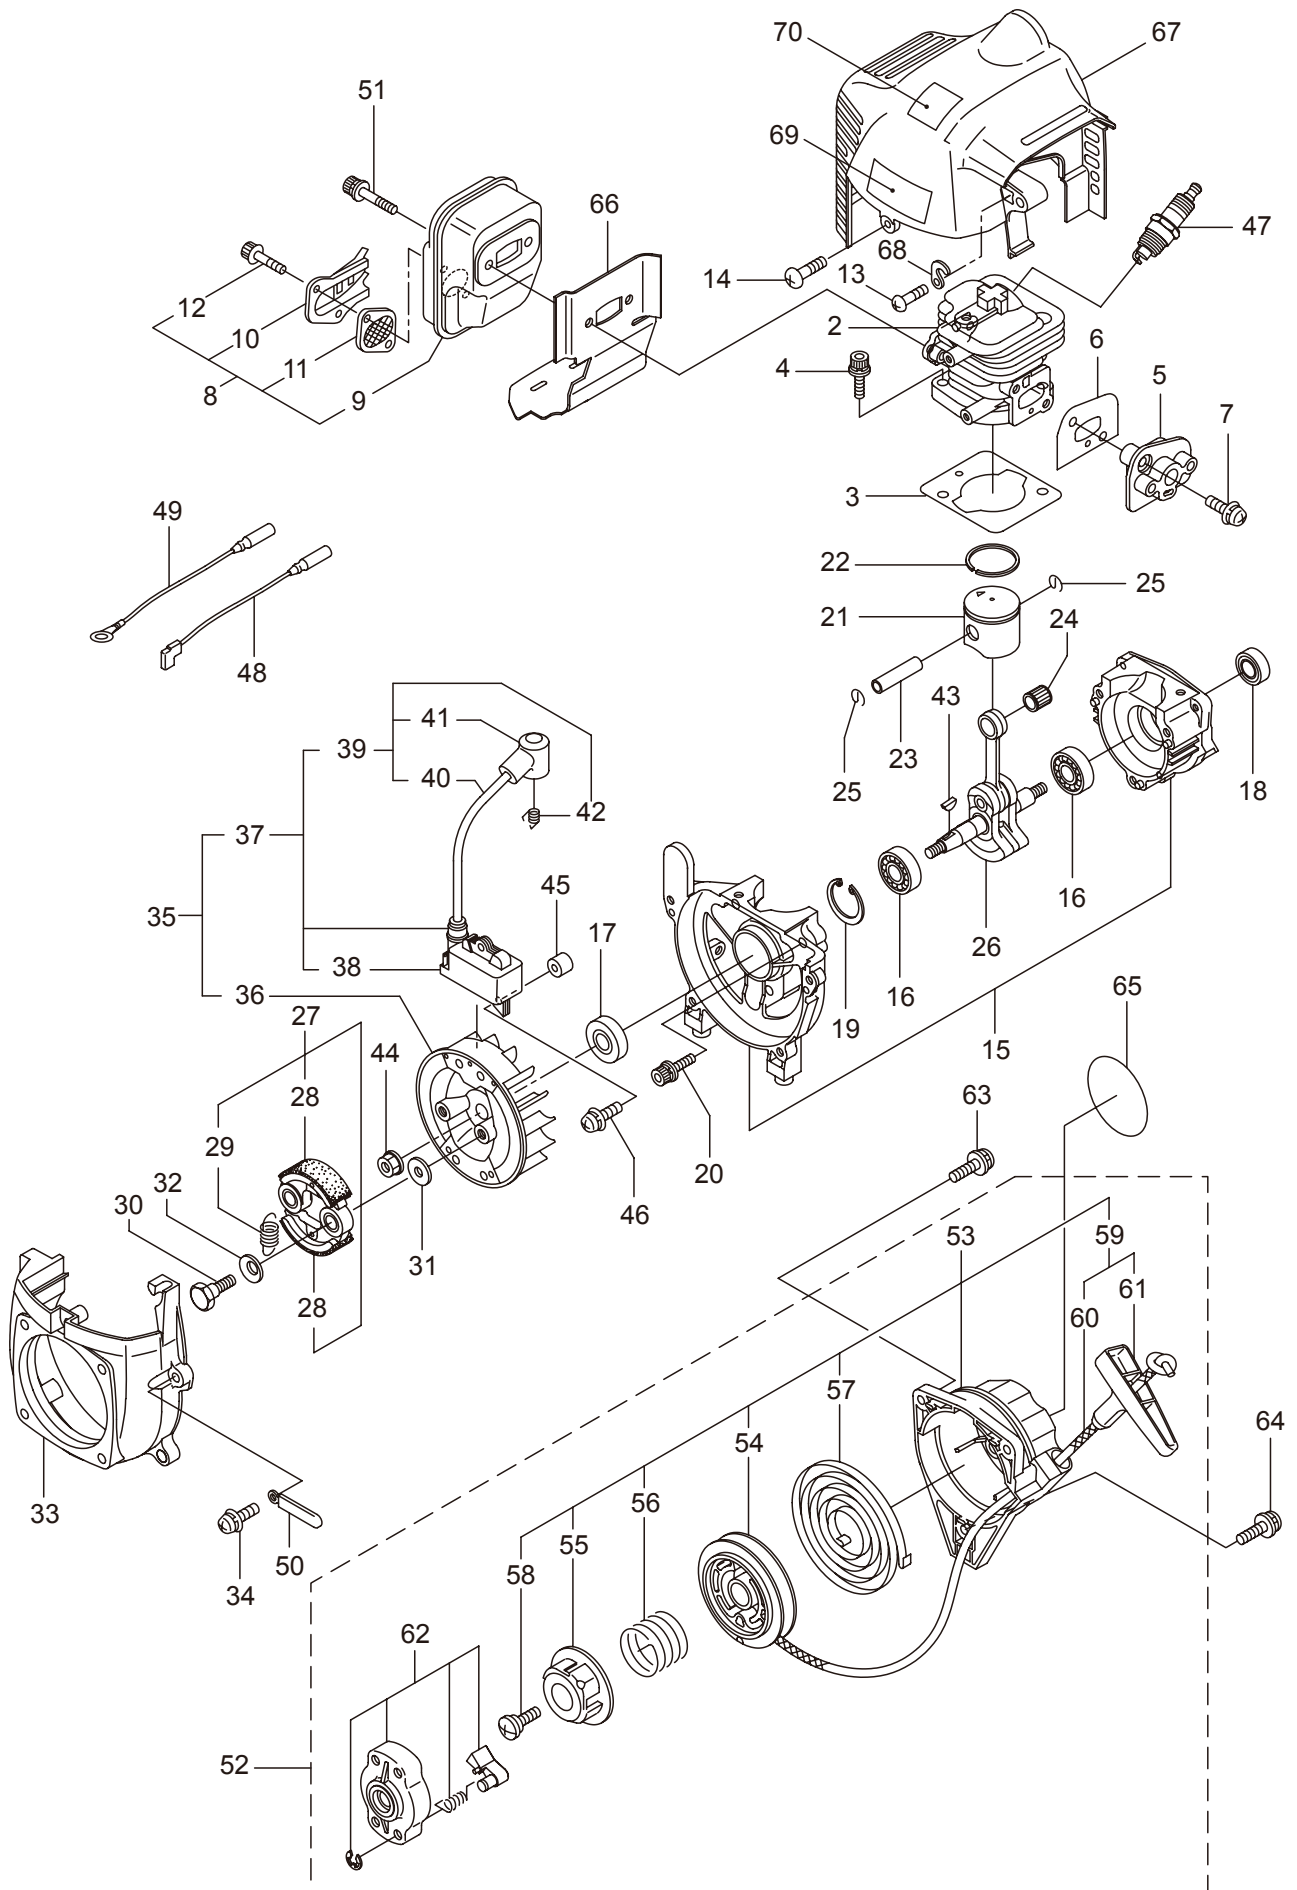

3. BC2000RS ENGINE

Ref. No.	Part No.	Part Name	Q'ty	Remarks
3-46	269832	Screw	2	M4x25
3-47	262483	Spark Plug	1	NGK BPMR6Y
3-48	269722	Lead	1	
3-49	282880	Wire, Lead	1	
3-50	264588	Clamp	1	
3-51	266264	Cap Screw	2	M5x50
3-52	282404	Recoil Starter Ass'y	1	Incl.53-62
3-53	282405	Recoil Ass'y	1	Incl.54-61
3-54	283411	Reel	1	
3-55	283412	Cam Plate	1	
3-56	280930	Spring	1	
3-57	280931	Spiral Spring	1	
3-58	267213	Screw	1	
3-59	280932	Starter Rope Ass'y	1	Incl.60,61
3-60	280933	Starter Rope	1	
3-61	267219	Starter Grip	1	
3-62	280934	Starter Pawl Ass'y	1	
3-63	280489	Screw	2	M4x20
3-64	269833	Screw	1	M4x16
3-65	286126	Label	1	REVERSE2 EE200
3-66	280409	Gasket	1	
3-67	282926	Top Cover	1	
3-68	283983	Hook	1	
3-69	286122	Label	1	MARUYAMA
3-70	214128	Label	1	82dB