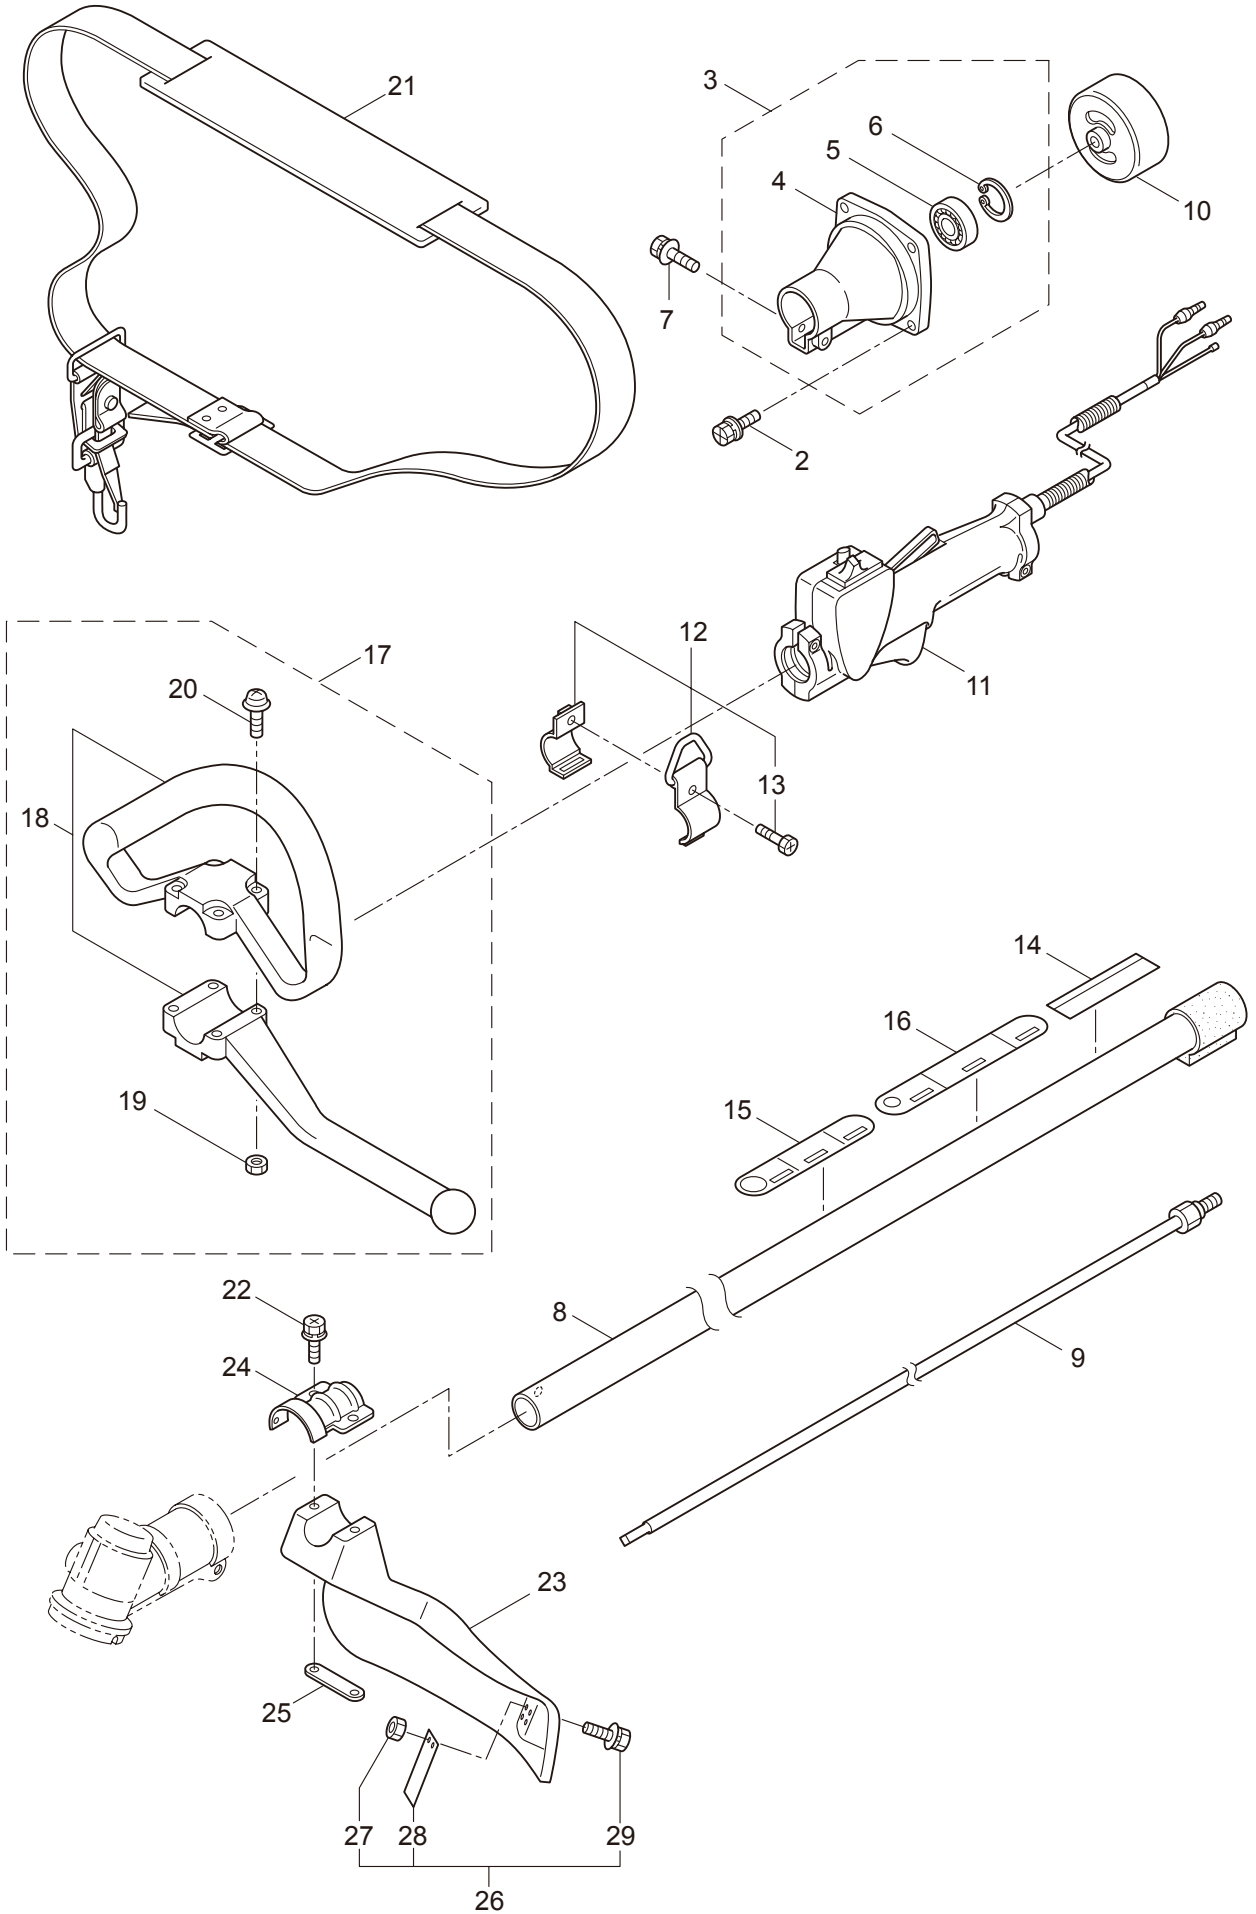

PARTS LIST

BC2000RS

CONTENTS

1. MAIN BODY	1 ~ 2
2. GEARCASE	3 ~ 4
3. ENGINE	5 ~ 8
4. CARBURETOR, FUEL TANK	9 ~ 10
5. ACCESSORIES	11 ~ 12

2010. 01.

P/N 522939

1. BC2000RS
MAIN BODY

Ref. No.	Part No.	Part Name	Q'ty	Remarks
1-1	363705	BC2000RS	1	
1-2	817002	Bolt	4	M5x20
1-3	221473	Clutch Case Ass'y	1	Incl.4-6
1-4	221474	Clutch Case	1	
1-5	016405	Bearing	1	#6200ZZ
1-6	013825	Snap Ring	1	#30
1-7	096042	Bolt	1	M5x30
1-8	223252	Driveshaft Tube	1	
1-9	221524	Driveshaft Ass'y	1	
1-10	229091	Clutch Drum	1	
1-11	223153	Throttle Trigger	1	
1-12	054691	Hanging Bracket Ass'y	1	Incl.13
1-13	089738	Bolt	1	M5x15
1-14	230996	Label	1	BC2000RS
1-15	221501	Label	1	Warning
1-16	221502	Label	1	Caution
1-17	225698	Loop Handle Ass'y	1	Incl.18-20
1-18	225699	Loop Handle	1	
1-19	081027	Nut	4	M5
1-20	222142	Screw	4	M5x28
1-21	220533	Hanging Strap Ass'y	1	
1-22	096042	Bolt	2	M5x30
1-23	231000	Safety Cover	1	
1-24	225962	Bracket	1	
1-25	225963	Threaded Bracket	1	
1-26	222898	String Cutter Ass'y	1	Incl.27-29
1-27	081027	Nut	2	M5
1-28	222900	String Cutter	1	
1-29	092548	Bolt	2	M5x15

3. BC2000RS ENGINE

Ref. No.	Part No.	Part Name	Q'ty	Remarks
3-46	269832	Screw	2	M4x25
3-47	262483	Spark Plug	1	NGK BPMR6Y
3-48	269722	Lead	1	
3-49	282880	Wire, Lead	1	
3-50	264588	Clamp	1	
3-51	266264	Cap Screw	2	M5x50
3-52	282404	Recoil Starter Ass'y	1	Incl.53-62
3-53	282405	Recoil Ass'y	1	Incl.54-61
3-54	283411	Reel	1	
3-55	283412	Cam Plate	1	
3-56	280930	Spring	1	
3-57	280931	Spiral Spring	1	
3-58	267213	Screw	1	
3-59	280932	Starter Rope Ass'y	1	Incl.60,61
3-60	280933	Starter Rope	1	
3-61	267219	Starter Grip	1	
3-62	280934	Starter Pawl Ass'y	1	
3-63	280489	Screw	2	M4x20
3-64	269833	Screw	1	M4x16
3-65	286126	Label	1	REVERSE2 EE200
3-66	280409	Gasket	1	
3-67	282926	Top Cover	1	
3-68	283983	Hook	1	
3-69	286122	Label	1	MARUYAMA
3-70	214128	Label	1	82dB