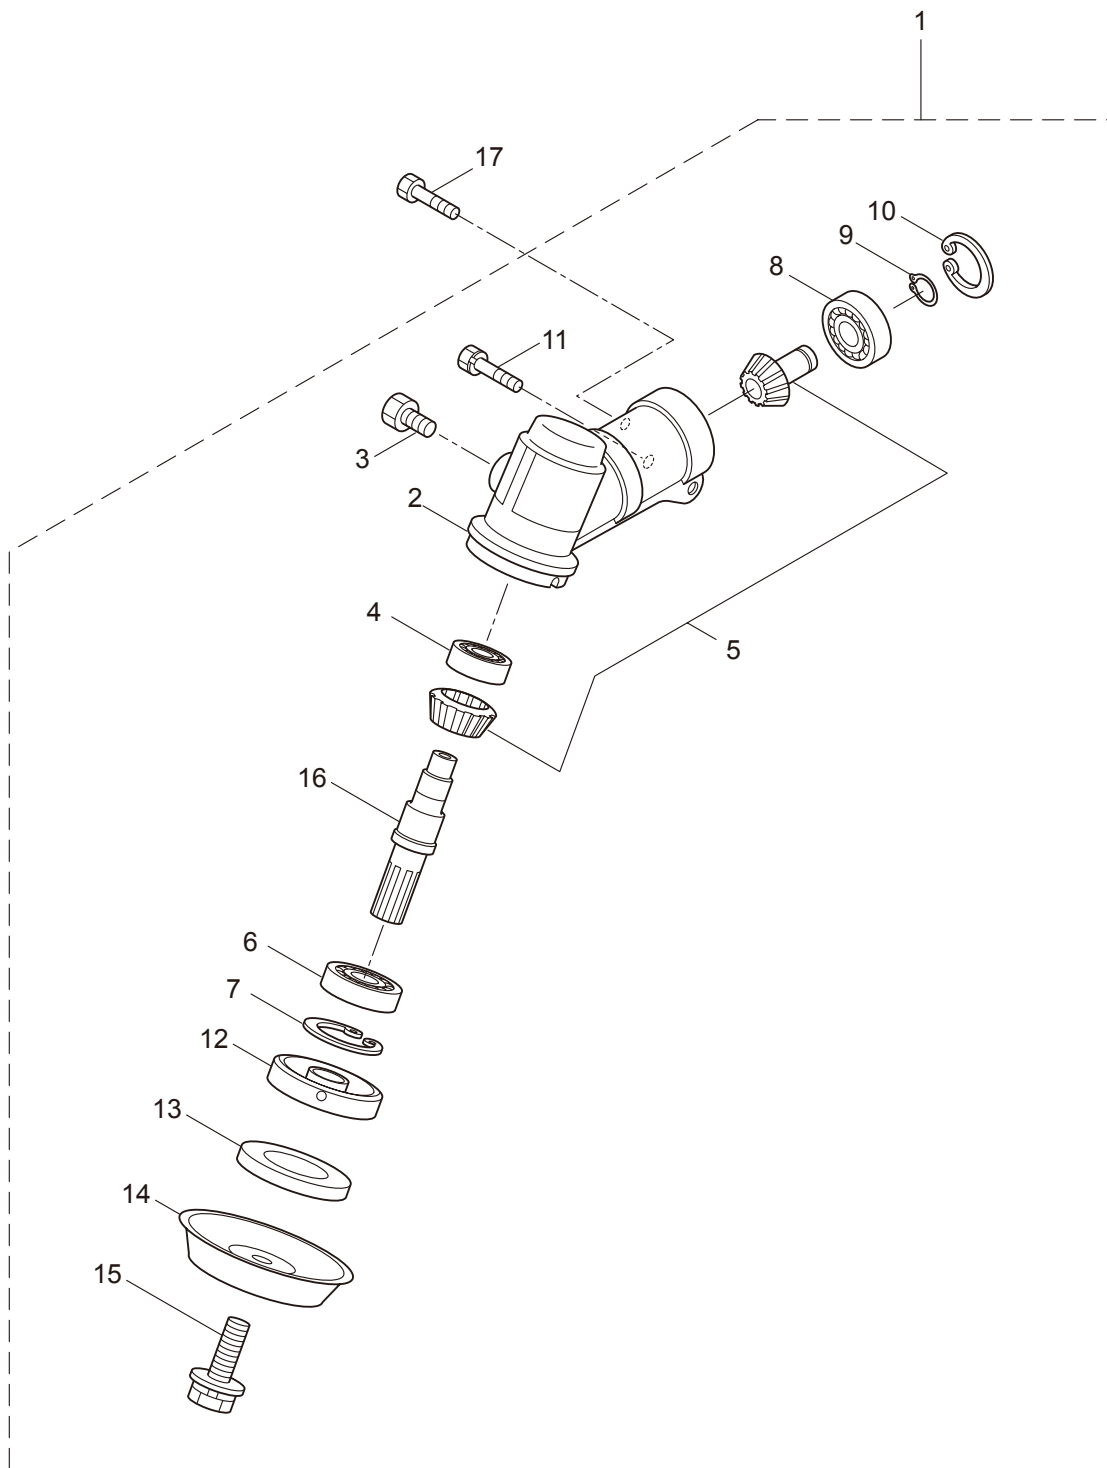

2. BC2000RS
GEARCASE

Ref. No.	Part No.	Part Name	Q'ty	Remarks
2-1	221657	Gearcase Ass'y	1	Incl.2-16
2-2	220467	Gearcase	1	
2-3	089819	Bolt	1	M6x8
2-4	219205	Bearing	1	#626
2-5	227110	Gear Set	1	
2-6	212999	Bearing	1	#6001 2RK
2-7	055185	Snap Ring	1	#28
2-8	140268	Bearing	1	#609Z
2-9	140269	Snap Ring	1	WR9
2-10	140270	Snap Ring	1	#24
2-11	092561	Bolt	1	M5x25
2-12	212986	Boss Adapter	1	
2-13	140275	Clamping Washer	1	
2-14	215547	Stabilizer	1	
2-15	215610	Bolt	1	M8x22,Counterclockwise
2-16	219430	Blade Shaft	1	
2-17	089737	Bolt	1	M5x12