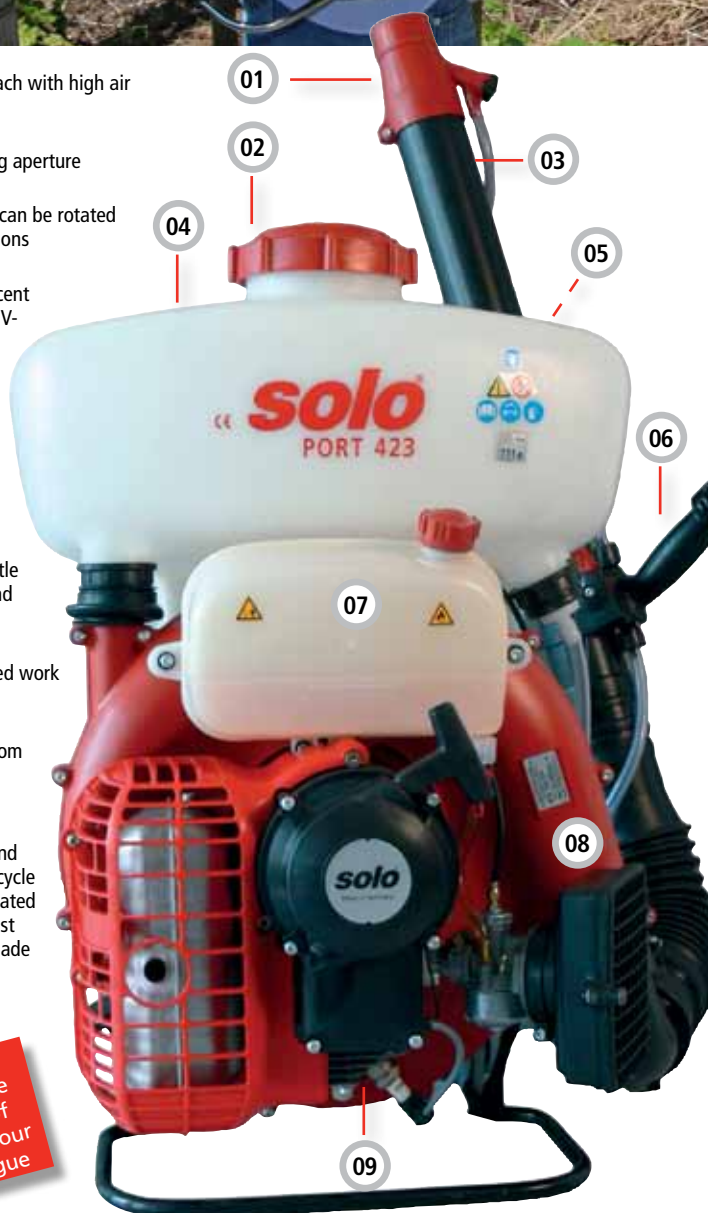

Product Information

Portable Power Mister SOLO PORT 423 Model Update

SOLO PRO LINE

- 01 Spray nozzle for long reach with high air exit velocity
- 02 Large filling and cleaning aperture
- 03 Long plastic spray tube, can be rotated and pointed in all directions
- 04 Voluminous and translucent liquid tank made from UV-resistant material
- 05 Comfortable, body contoured carrying frame, padded straps and 4-point vibration absorption
- 06 Ergonomic single hand operating lever for throttle control, spray volume and stop/start
- 07 Big fuel tank for extended work cycles
- 08 Blower housing made from impact resistant plastic material
- 09 Modern, low emission and service friendly SOLO 2-cycle engine with Nikasil® coated Mahle cylinder and robust BING® carburettor - made to last!

The SOLO PORT 423 is an internationally recognized classic model and worldwide the most sold portable power mister.

It might be in agriculture, in forestry, in market gardens, in public parks and recreation areas, in orchards, in vineyards or in coffee and cacao plantations in Africa or South America – the SOLO PORT 423 is indispensable.

Apart from its important role in plant protection, the SOLO PORT 423 is also successfully deployed for pest control in agriculture and increasingly more for the treatment of specific areas for vector control.

Model	423 Port
Part no.	4000123011
Engine	SOLO 2-stroke
Capacity	72.3 cm³
Rating	3.0 kW / 4.1 HP
Tank capacity	12 l
Max. air delivery	1400 m³/h
Horizontal reach	12 m
Weight (dry)	11.0 kg
Standard delivery	SOLO special misting nozzle with 4 settings, long reach nozzle, wide angle grille, deflector nozzle and double sided screen
Sound pressure level	97 dB(A)
Sound power level L_{WAeq}	110 dB(A)
Vibration value	≤ 6.3 m/s²