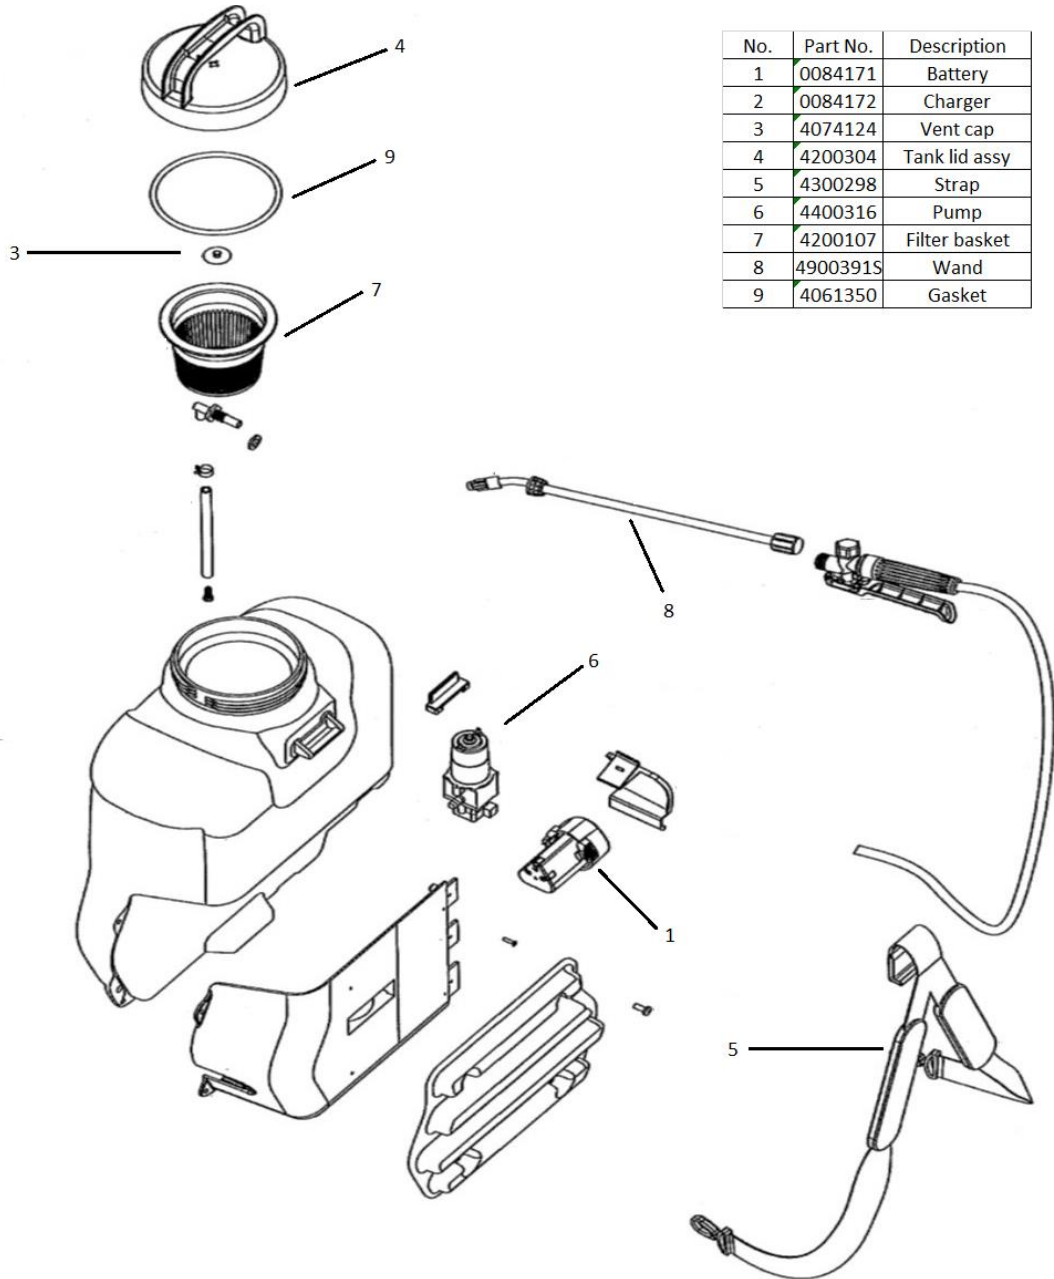

414Li

No.	Part No.	Description
1	0084171	Battery
2	0084172	Charger
3	4074124	Vent cap
4	4200304	Tank lid assy
5	4300298	Strap
6	4400316	Pump
7	4200107	Filter basket
8	4900391S	Wand
9	4061350	Gasket