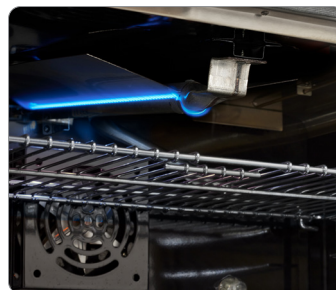

CLASSIC RETRO BY UNIQUE

36" CONVECTION GAS RANGE

The 36" Classic Retro range by Unique transports you back to the '50s with its iconic retro design and chrome finished accents. Convection cooking circulates heat for incredibly even distribution while the waist-high broiler provides the option of intense searing. **Create a Unique Classic Retro Kitchen!**

FEATURES

- Zinc cast handles and knobs
- Convection oven & waist-high broiler
- Continuous cast iron grate design
- Italian-made, high quality sealed burners
- Chrome finished accents
- Two adjustable heavy duty oven racks with four shelf positions
- 4.5 cu/ft oven capacity
- Variable BTUs cook-top includes a 20,000 BTU power burner
- 2 backsplashes to choose from
- Continuous cast iron grate

| | |
|-------------------|---|
| MODEL | UGP-36CR |
| OPERATION | Natural gas (NG) - Propane (LPG) Conversion included |
| DIMENSIONS | (Taller Backsplash) H 41" x W 36" x D 27.3" (w/handle) (Smaller Backsplash) H 37" x W 36" x D 27.3" (w/handle) |
| WEIGHT | 256 lbs / 116 kg |
| BTU | Rear: L 9,000 / M 9,000 / R 12,000 Front: L 15,000 / M 6,000 / R 20,000 |

Cast Iron Grates

Convection cooking and waist-high broiler

The perfect match for the Classic Retro by Unique 36" range hood and refrigerators

COLORS

Marshmallow White

Summer Mint Green

Ocean Mist Turquoise

Midnight Black