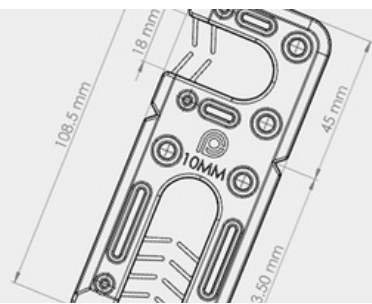

CONSTRUCTION PRODUCTS

PRODUCT CATALOGUE

SUMMER 2023/24

BETTER BUILDING THROUGH INNOVATION