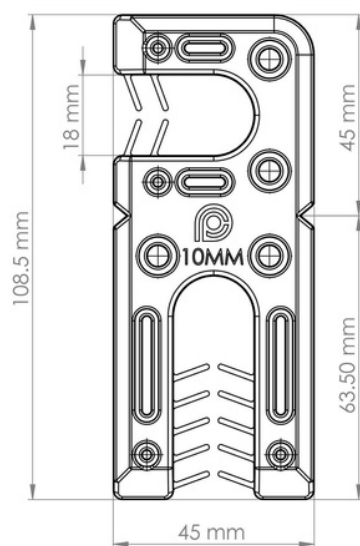

R-PACKERS

R Packers are the premium joinery, cladding and general construction packer. Made in New Zealand from high-quality polypropylene. The smart alternative to H Packers. Find out why kiwi builders are switching over to these today!

Features:

Can be split into two separate "U" packers.

Made from high quality PP plastic. They won't split or shatter like other shims on the market.

Counter-bored holes and slots for easy and flush mounting with nails and screws.

Colour coded for ease of use.

High compressive strength.

Complies with NZ Building Code.

Available in Refill Pack, 150 piece Bulk Pack, or 1000 piece Commercial Pack (by weight). Also available are our Quick Brick Assortment, Master Pack, and Pro Pack.

Sizes: 1.5mm, 2mm, 3mm, 5mm, 6mm & 10mm