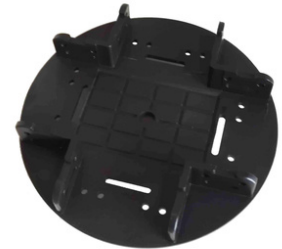

CP-MB-JCA

JOIST CRADLE

Standard or Flat Bottom