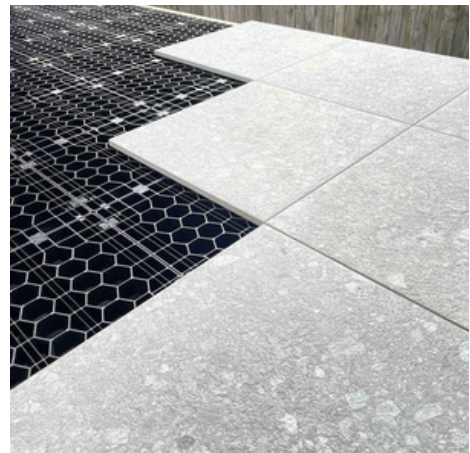

Silca®

SYSTEM

The Silca System Grate is a 400x450x38mm, 100% Recycled, engineered polycarbonate grate which is screw fixed directly to the joists of a standard timber deck construction, or to floating joist system for over membrane or slab.

It provides a flat, braced surface on which to lay almost any kind of paving material, whether it be concrete pavers, porcelain, travertine, tiles, brick, natural stone or the many other options available in the market today.

SKU: CP-SSG-A

Silca Grates feature:

- Strengthening ribs and hex cells to spread and transfer load across the decking element and down onto the joist.
- Pre-formed countersunk holes designed to guide the screws into the joist at the correct position. (remember to not overtighten screws as this can damage the countersink).
- A second row of fixing so grates can be uniformly trimmed to slot in between joists should more height clearance be required. (This requires extra timbers clashed to the side of the joist for the grate to sit on.)
- Free draining design for minimum moisture retention.
- Micro flex to absorb any movement within the decking element and reduce risk of any tile or grout disturbance.
- UV stable.
- Manufactured in NZ from 100% recycled materials. Green Building Product.