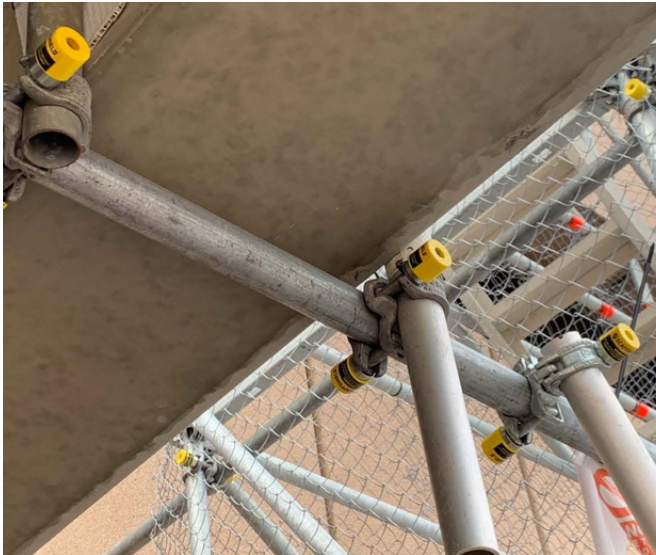

SCAFFSHIELD®

THE SCAFFOLD SAFETY SOLUTION

Construction Products is the exclusive New Zealand distributor of the Scaffshield system

What is Scaffshield?

ScaffShield is a revolutionary anti-tamper locking assembly which reduces the risk of scaffold ties and couplers from being detached from fixed scaffolding, thereby reducing scaffold collapse or failure leading to injury and disruptions.

ScaffShield is the only engineered control product on the market that allows you to prevent scaffold nuts from being removed or loosened by unauthorised personnel, increasing safety on your site.

ScaffShield allows builders and scaffolders to control and protect their scaffold from unauthorised adjustment or removal of components. Having the ScaffShield installed enables a scaffold erection and stripping process to be documented and controlled by the principal contractor and scaffolder.

The Scaffshield locking nut is a patented, anti-tamper device installed over the coupler nut, specifically designed to control the adjustment of ties & components.

The ScaffShield device has a free spinning external sleeve to prevent any standard shifting tool from loosening the coupler nut. A custom manufactured key – the Scaffkey is used to install and remove the ScaffShield over the coupler nut. Scaffkey's are numbered and managed via a tightly controlled register. Once the Scaffshield has been installed using the Scaffkey, the plastic protective cap is fitted.