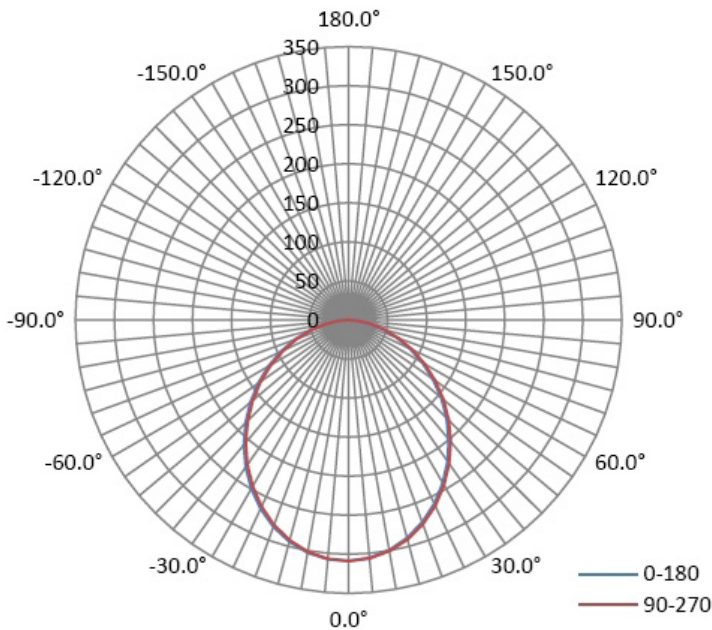

PRODUCT DIMENSIONS / LINE DRAWING

Catalog Number	Diameter (A)	Depth (B)	Width (C)	Length (D)	Depth (E)	Depth (F)	Cutout Size	Weight
RDL/4GIM/9/5CTS-46	4.92"	1.97"	2.8"	3.5"	1.4"	1.3"	4.13"	1.03 Lbs.
RDL/4GIM/XX/5CTS-46	4.92"	1.97"	2.8"	3.5"	1.4"	1.3"	4.13"	1.04 Lbs.

LED Slim Fit Recessed Downlights
CCT SELECTABLE - GIMBAL

POLAR PLOTS

4" Gimbal 9W

4" Gimbal 11W

4" Gimbal 15W