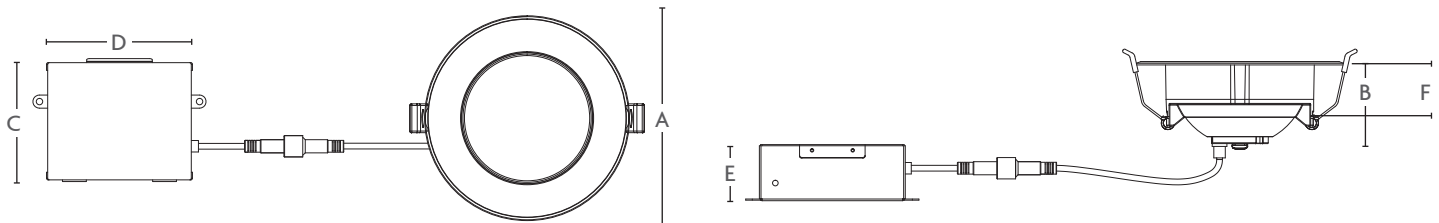

NOMENCLATURE

Example: RDL/4GIM/9/5CTS-46

RDL = Recessed Downlight LED / 4GIM = 4" Gimbal / 9 = 9 Watts / 5CTS = 5 Color Temperature Selectable
 11 = 11 Watts
 15 = 15 Watts

ACCESSORIES (SOLD SEPARATELY)

Catalog Number	Order Code	UPC	Description
RDL/CBL/5CTS/6FT-46	71090	751338038684	6' Low Voltage Extension Cable

PRODUCT DIMENSIONS / LINE DRAWING

Catalog Number	Diameter (A)	Depth (B)	Width (C)	Length (D)	Depth (E)	Depth (F)	Cutout Size	Weight
RDL/4GIM/9/5CTS-46	4.92"	1.97"	2.8"	3.5"	1.4"	1.3"	4.13"	1.03 Lbs.
RDL/4GIM/XX/5CTS-46	4.92"	1.97"	2.8"	3.5"	1.4"	1.3"	4.13"	1.04 Lbs.