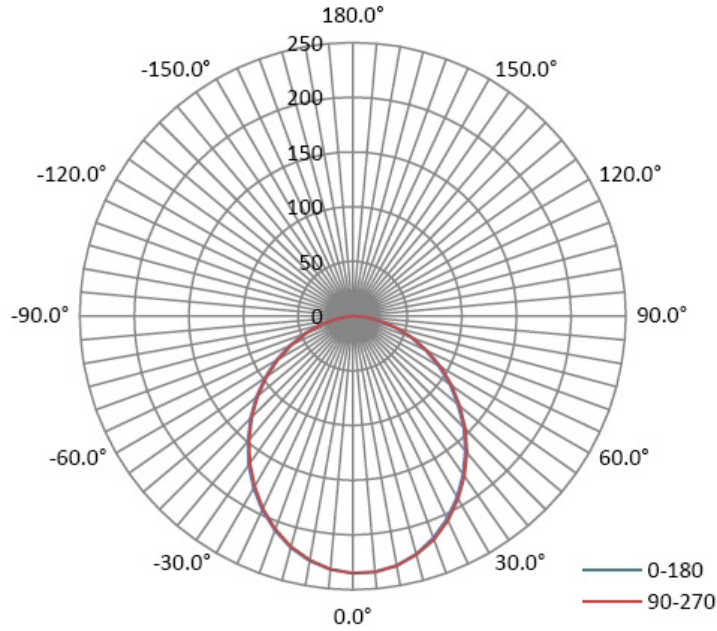

LED Slim Fit Recessed Downlights
CCT SELECTABLE - GIMBAL

POLAR PLOTS

4" Gimbal 9W