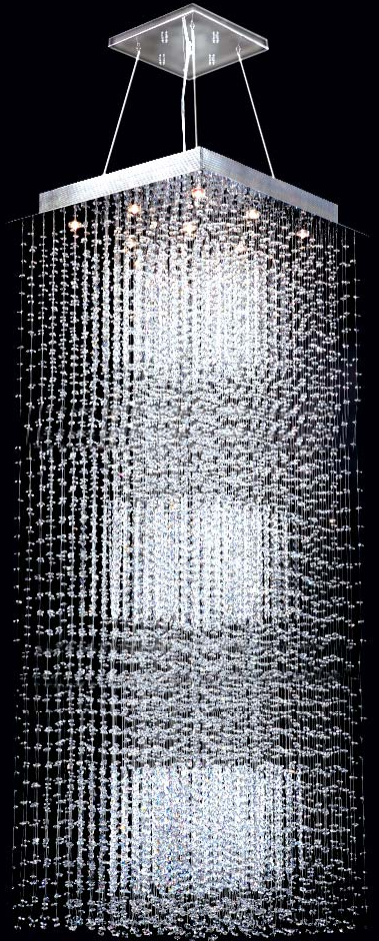

The "Crystal Rain" Collection

ADJUSTABLE Cable Length
from 18"(46cm) to 60"(153cm).
NOTE: MINIMUM 18"(46cm)
from ceiling is required.

40421S22
Crystal: IMPERIAL™ (-22) (pictured),
⊘ 5 (MR16 bulb / GU10 base) x 35w
↔ 18"(46cm) x ↓ 37"(94cm)
Finish: Silver (S).

Also available in:

Swarovski crystals (-00)

SPECTRA® CRYSTAL (-11) by Swarovski

© Copyright 2015 James R. Moder®

Swarovski crystals, SPECTRA CRYSTAL, STRASS are registered trademarks of Swarovski AG.

40411S22
Crystal: IMPERIAL™ (-22) (pictured),
⊙ 6 (MR16 bulb / GU10 base) x 35w
↔ 20" (51cm) x † 36" (91cm)
Finish: Silver (S).

40413S22

Crystal: IMPERIAL™ (-22) (pictured),
⊙3 (MR16 bulb / GU10 base) x 35w
↔14" (36cm) x ↓12" (30cm)
Finish: Silver (S).

james r. moder
moder.IMPACT
Crystal Chandelier
Fashion

ADJUSTABLE Cable Length
from 18" (46cm) to 60" (153cm).
NOTE: MINIMUM 18" (46cm)
from ceiling is required.

40403S22

Crystal: IMPERIAL™ (-22) (pictured),
 ⌀ 9 (MR16 bulb / GU10 base) x 35w
 → 26" (66cm) x ↓ 72" (183cm)
 Finish: Silver (S).

ADJUSTABLE Cable Length
 from 18" (46cm) to 60" (153cm).
 NOTE: MINIMUM 18" (46cm)
 from ceiling is required.