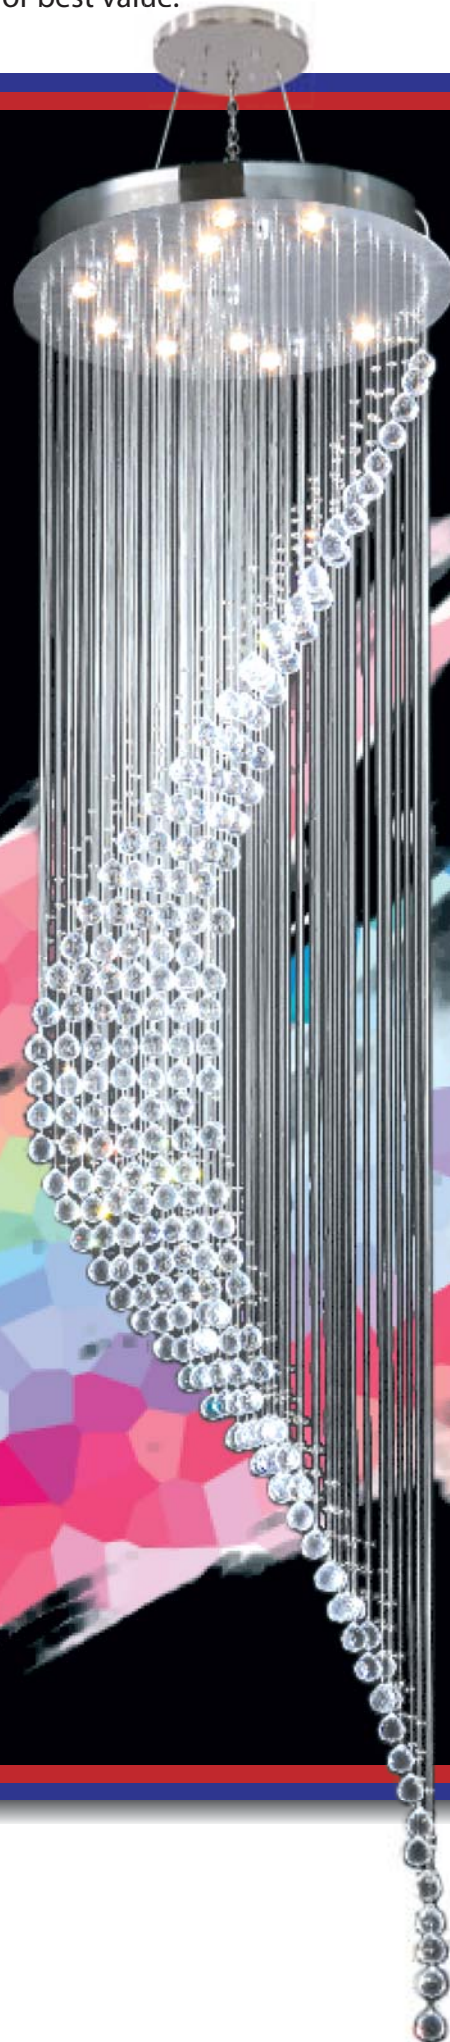

IMPACT™ Crystal Chandeliers were created to be a popular priced line, manufactured to high quality standards and engineered for best value.

ADJUSTABLE Cable Length
from 18"(46cm) to 60"(153cm).
NOTE: MINIMUM 18"(46cm)
from ceiling is required.

40407S22

Crystal: IMPERIAL™ (-22) (pictured),
⌀11(MR16 bulb / GU10 base) x 35w
↔28"(71cm) x ↓96"(244cm)
Finish: Silver (S).

IMPACT™ is a division of
james r. moder®
CRYSTAL CHANDELIER INC.