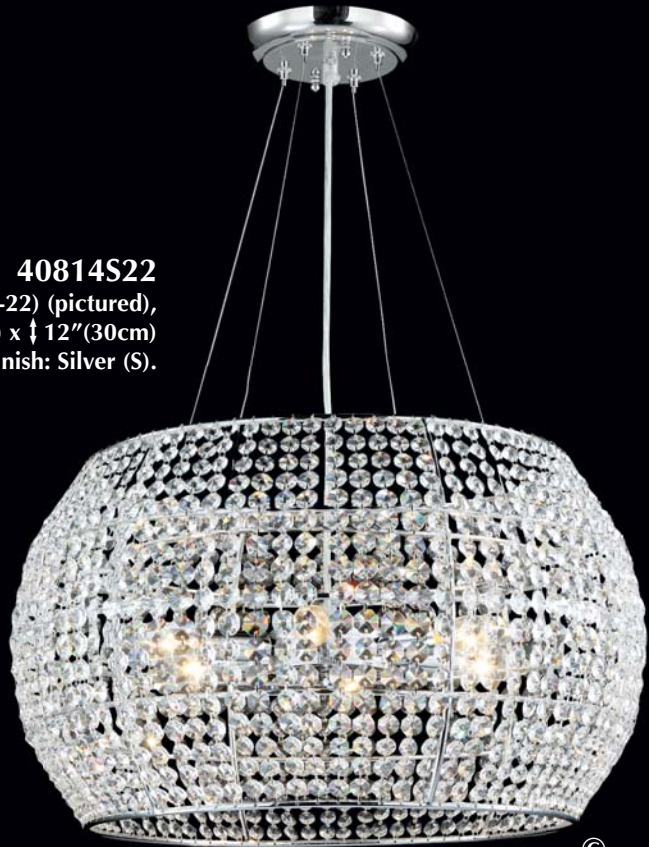

40413S22

Crystal: IMPERIAL™ (-22) (pictured),
⊙3 (MR16 bulb / GU10 base) x 35w
↔14" (36cm) x ↓12" (30cm)
Finish: Silver (S).

james r. moder
moder.IMPACT
Crystal Chandelier
Fashion

ADJUSTABLE Cable Length
from 18" (46cm) to 60" (153cm).
NOTE: MINIMUM 18" (46cm)
from ceiling is required.

40403S22

Crystal: IMPERIAL™ (-22) (pictured),
 ⌀ 9 (MR16 bulb / GU10 base) x 35w
 → 26" (66cm) x ↓ 72" (183cm)
 Finish: Silver (S).

ADJUSTABLE Cable Length
 from 18" (46cm) to 60" (153cm).
 NOTE: MINIMUM 18" (46cm)
 from ceiling is required.

40888S22

Crystal: IMPERIAL™ (-22) (pictured),
Ø8 x 60w, ↔27"(69cm) x ↓28"(71cm)
Finish: Silver (S).

(STRASS & ELEMENTS are now named Swarovski® crystals)

Also available in:

Swarovski crystals (-0T)

SPECTRA® CRYSTAL (-11) by Swarovski

© Copyright 2015 James R. Moder®

Swarovski crystals, SPECTRA CRYSTAL, STRASS are registered trademarks of Swarovski AG.

40814S22
Crystal: IMPERIAL™ (-22) (pictured),
Ø6 x 60w, ↔20"(51cm) x ↓12"(30cm)
Finish: Silver (S).