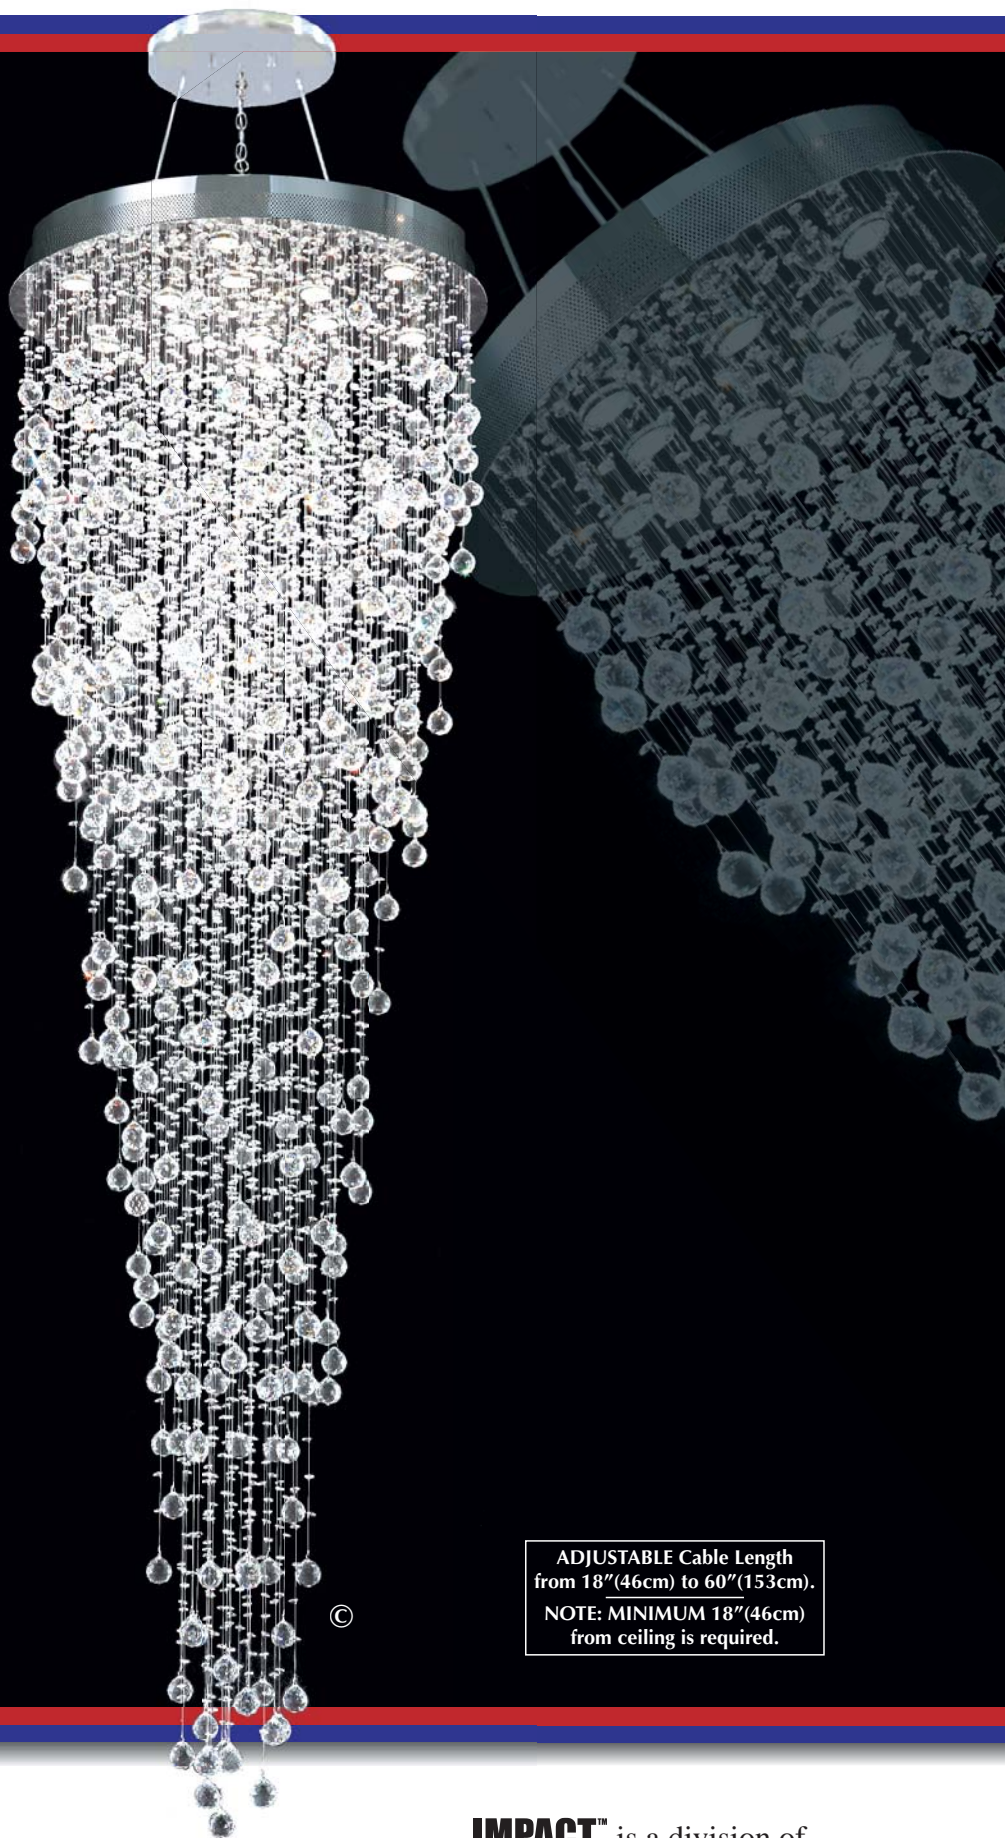

james r. moder
moder.IMPACT
Crystal Chandelier
Fashion

ADJUSTABLE Cable Length
from 18" (46cm) to 60" (153cm).
NOTE: MINIMUM 18" (46cm)
from ceiling is required.

40418S22

Crystal: IMPERIAL™ (-22) (pictured),
⊙12 (MR16 bulb / GU10 base) x 35w
↔32" (81cm) x ↓96" (244cm)
Finish: Silver (S).

IMPACT™ is a division of
james r. moder®
CRYSTAL CHANDELIER INC.