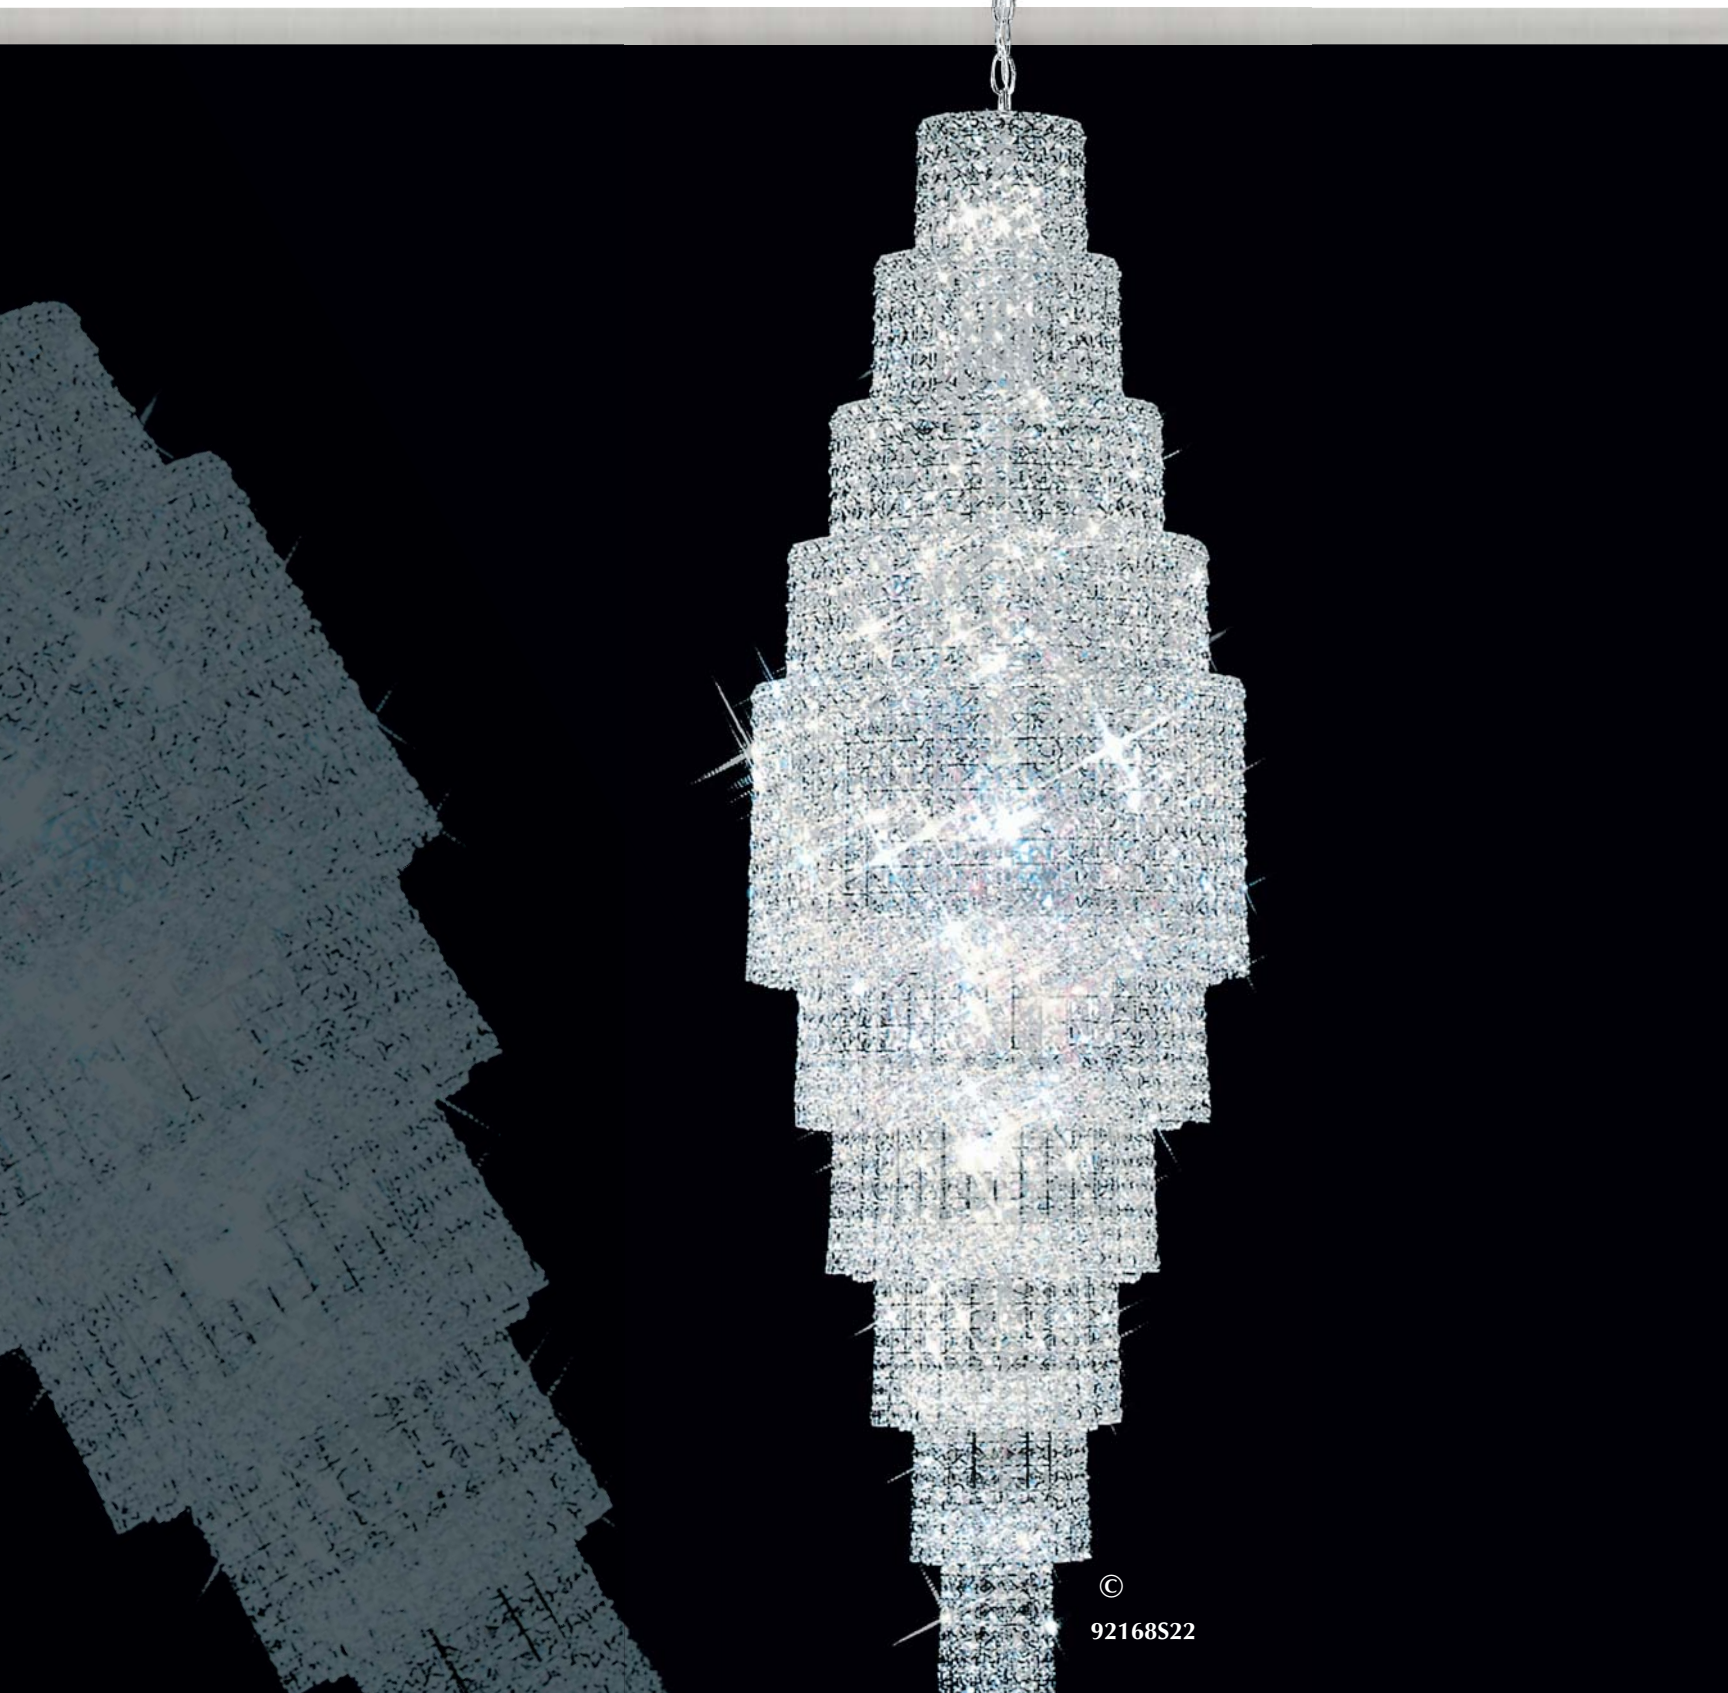

92511S22 (Wall Sconce)
Crystal: IMPERIAL™ (-22) (pictured)
Ø3 x 60w, ↔11"(28cm) x ↓15"(38cm) x
6"(15cm) Ext.
Finish: Silver (S).

To inquire about custom sizes call
1-800-663-1232 for the name of your
Authorized JRM® Showroom in your area.

©
92434S22

92434S22
Crystal: IMPERIAL™ (-22) (pictured)
Ø34 x 60w, ↔28"(71cm) x ↓53"(135cm)
Finish: Silver (S).

92435S22 (Larger Version)
Ø47 x 40w, ↔36"(91cm) x ↓72"(183cm)

© COPYRIGHT ALL WORLDWIDE
RIGHTS RESERVED BY

james r. moder®

©
92168S22

92169S22 (Larger Version)

Ø58 x 40w, ↔26"(66cm) x ↓88"(224cm)

92168S22

Crystal: IMPERIAL™ (-22) (pictured),
Ø28 x 60w, ↔20"(51cm) x ↓64"(163cm)
Finish: Silver (S).

(STRASS & ELEMENTS are now named Swarovski® crystals)