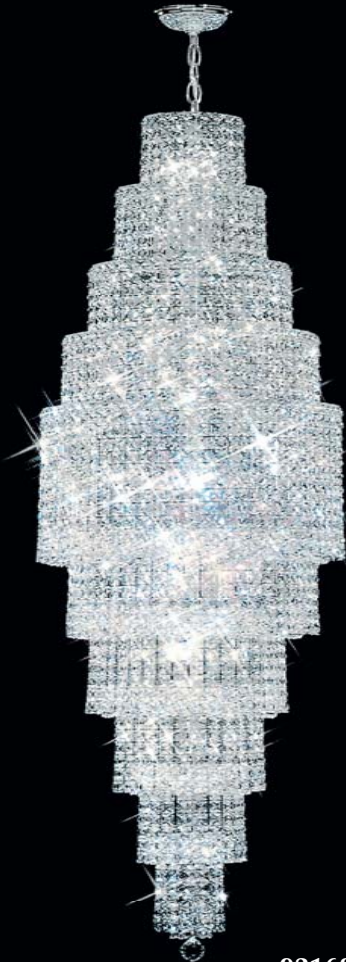

*The "Prestige"
Collection*

92434S22

©

© COPYRIGHT ALL WORLD WIDE
RIGHTS RESERVED BY

james r. moder®

*The Prestige Collection
in a room setting
at a glance.*

©
92521S22

©
92522S22

92511S22 (Wall Sconce)
Crystal: IMPERIAL™ (-22) (pictured)
Ø3 x 60w, ↔11"(28cm) x ↓15"(38cm) x
6"(15cm) Ext.
Finish: Silver (S).

To inquire about custom sizes call
1-800-663-1232 for the name of your
Authorized JRM® Showroom in your area.

©
92434S22

92434S22
Crystal: IMPERIAL™ (-22) (pictured)
Ø34 x 60w, ↔28"(71cm) x ↓53"(135cm)
Finish: Silver (S).

92435S22 (Larger Version)
Ø47 x 40w, ↔36"(91cm) x ↓72"(183cm)

© COPYRIGHT ALL WORLDWIDE
RIGHTS RESERVED BY

james r. moder®

©
92168S22

92169S22 (Larger Version)

Ø58 x 40w, ↔26"(66cm) x ↓88"(224cm)

92168S22

Crystal: IMPERIAL™ (-22) (pictured),
Ø28 x 60w, ↔20"(51cm) x ↓64"(163cm)
Finish: Silver (S).

(STRASS & ELEMENTS are now named Swarovski® crystals)