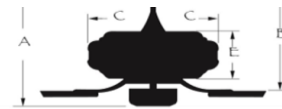

The Mini 36" Indoor/Outdoor Ceiling Fan

Model: WR2008MW

Finish: Matte White

Specifications:

Motor Size : AC 153*12

Blade Sweep: 36"

Number of Blades: 3

Fan Finish: Matte White

Blade Finish: Vintage Oak

Control: 3 speed remote

Manul Reverse

Blade Pitch: Variable pitch

Down Rod: 3/4" threaded, 1 x 4.5" extension rod included.

Light Kit Specifications:

17W 3000K,4000k,5000k Dimmable LED

Lumens 1560

Electrical and Performance Data:

Electrical rating: 120V, 60Hz

CEILING DROP DIMENSIONS

A:14.8" B:11.5" C:8.3" D:5.9" E: 4.1"

	CFM
Airflow and Energy Consumption Data:	2804
Fan Speed	
High	

Warranty and Safety Certifications: