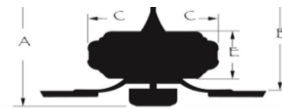

The Mini 36" Indoor/Outdoor Ceiling Fan

Model: WR2008GI
Finish: Galvanized Iron

Specifications:

Motor Size : AC 153*12
Blade Sweep: 36"
Number of Blades: 3
Fan Finish: Galvanized Iron
Blade Finish: Vintage Oak
Control: 3 speed remote
Manul Reverse
Blade Pitch: Variable pitch
Down Rod: 3/4" threaded, 1 x 4.5" extension rod included.

Light Kit Specifications:

17W 3000K,4000k,5000k Dimmable LED
Lumens 1560

Electrical and Performance Data:

Electrical rating: 120V, 60Hz

CEILING DROP DIMENSIONS

A:14.8" B:11.5" C:8.3" D:5.9" E: 4.1"

	CFM
Airflow and Energy Consumption Data:	2804
Fan Speed	
High	