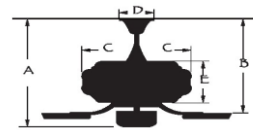

Blade Finish: White ABS

Control: 3 speed pull chain control.

Blade Pitch: 12 degree

Down Rod: 3/4" threaded, 1 x 4.5" extension rod included.

Light Kit Specifications:

Light Source: Not included.

Electrical and Performance Data:

Limited Lifetime

ETL certified- WET location

CEILING DROP DIMENSIONS

A:12.8" B:10.4" C:11.1" D:5.1" E:3.5"