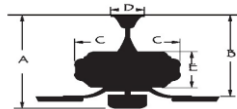

### Warranty and Safety Certifications:

Limited Lifetime

ETL certified-Damp Location

CEILING DROP DIMENSIONS

A:13.8" B:10.6" C:7.5" D:6.3" E:6"