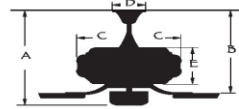

Control: REMOTE CONTROL

Blade Pitch: 12 degree

Down Rod: 3/4" threaded, 1 x 4.5" extension rod included.

Light Kit Specifications:

Light Source: 17 WATT LED ARRAY

Glass Color: WHITE POLYCARBONATE LENS

Electrical and Performance Data:

ETL certified-Dry location only

CEILING DROP DIMENSIONS

A:13.4" B:10.3" C:8.2" D:5.2" E:3.1"