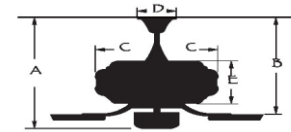

Control: REMOTE CONTROL

Blade Pitch: 12 degree

Down Rod: 3/4" threaded, 1 x 4.5" extension rod included.

Light Kit Specifications:

Light Source: 17 WATT LED ARRAY

Glass Color: WHITE POLYCARBONATE LENS

Electrical and Performance Data:

ETL certified-Dry location only

CEILING DROP DIMENSIONS

A:13.4" B:10.3" C:8.2" D:5.2" E:3.1"