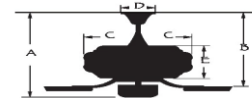

### Electrical and Performance Data:

Electrical rating: 120V, 60Hz

CEILING DROP DIMENSIONS

A:14.8" B:11.1" C:10.1" D:5.1" E:5.6"