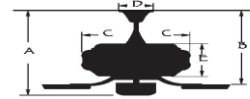

### Electrical and Performance Data:

Electrical rating: 120V, 60Hz

CEILING DROP DIMENSIONS

A:14.8" B:11.1" C:10.1" D:5.1" E:5.6"