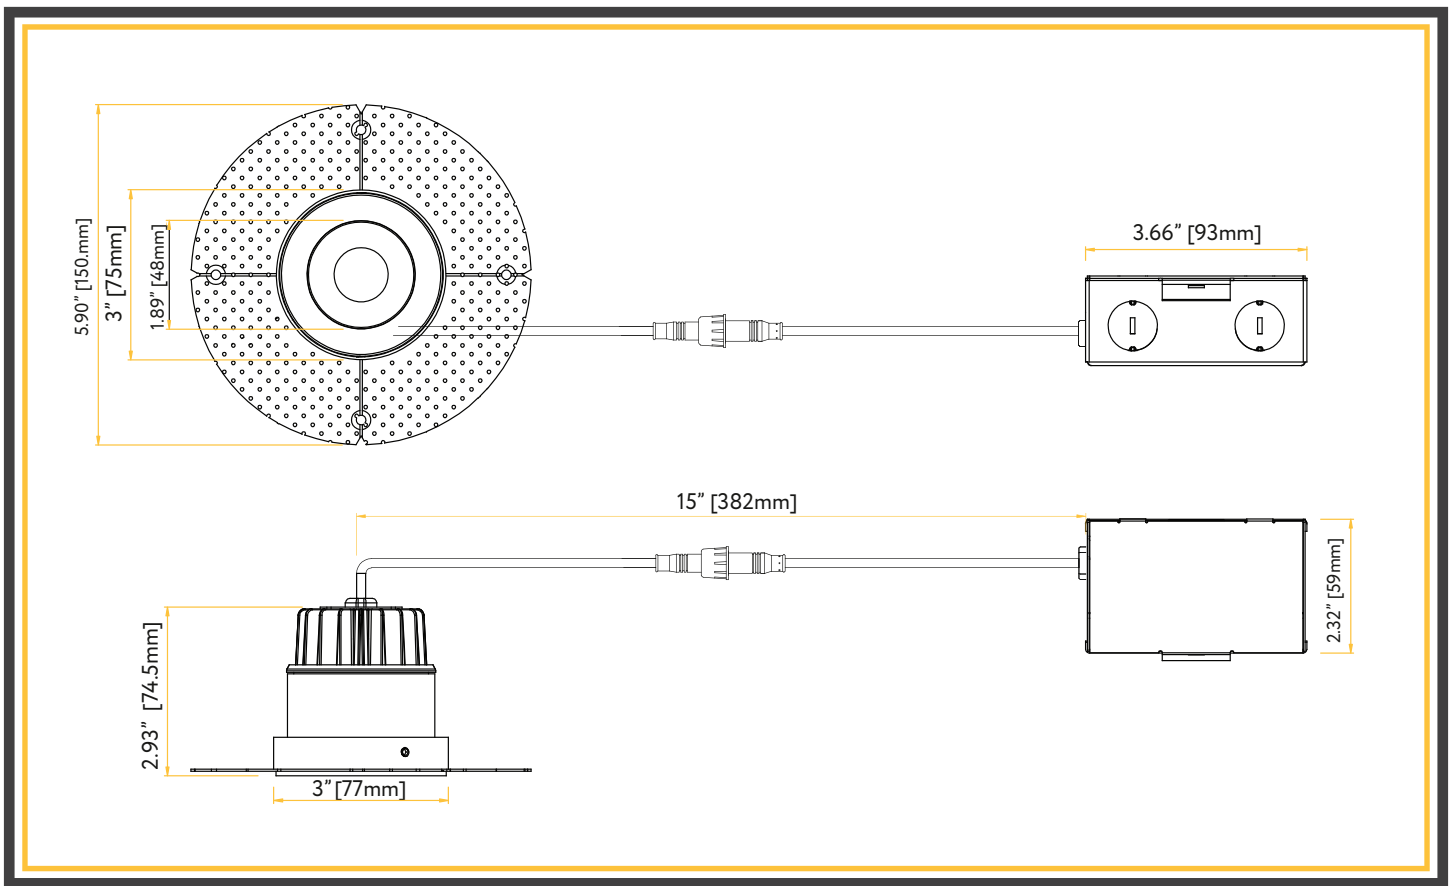

ITEM	G-20231
DESCRIPTION	R3/12W/R/LED/TL/5CCT
COLOR TEMPERATURE	27, 30, 35, 41, 50k
OUTPUT LUMEN	850
BEAM ANGLE	40°
INPUT VOLTS	120V
WATTAGE	12W
EQUIV. WATTAGE	95W
CRI	>90
DIMMABLE	Yes
CUTOUT	3.10
OD	5.85
HEIGHT	3.10
mA	36v
OUTPUT VOLTAGE	270 mA

ITEM	G-20232
DESCRIPTION	R3/12W/R/LED/TL/5CCT B
COLOR TEMPERATURE	27, 30, 35, 41, 50k
OUTPUT LUMEN	850
BEAM ANGLE	40°
INPUT VOLTS	120V
WATTAGE	12W
EQUIV. WATTAGE	95W
CRI	>90
DIMMABLE	Yes
CUTOUT	3.10
OD	5.85
HEIGHT	3.10
mA	36v
OUTPUT VOLTAGE	270 mA

Accessories

Emergency LED Driver

15W G-48410 30W G-48411

New Construction Plate

ITEM G-19981 (2 Punch Outs)

Extension Cords

G-20210 6ft G-20211 10 ft

Pack:18