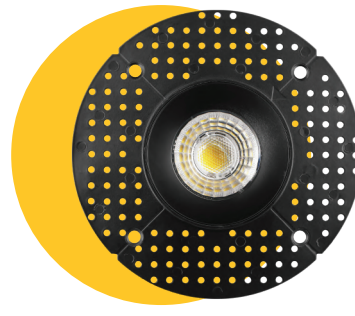

LED 3.5" ROUND TRIMLESS LUMINAIRE SELECTABLE CCT

- SOFT WHITE 2700K
- WARM WHITE 3000K
- NEUTRAL WHITE 3500K
- COOL WHITE 4100K
- SUPER WHITE 5000K

- SOFT WHITE 2700K
- WARM WHITE 3000K
- NEUTRAL WHITE 3500K
- COOL WHITE 4100K
- SUPER WHITE 5000K

ITEM	G-20231
DESCRIPTION	R3/12W/R/LED/TL/5CCT
COLOR TEMPERATURE	27, 30, 35, 41, 50k
OUTPUT LUMEN	850
BEAM ANGLE	40°
INPUT VOLTS	120V
WATTAGE	12W
EQUIV. WATTAGE	95W
CRI	>90
DIMMABLE	Yes
CUTOUT	3.10
OD	5.85
HEIGHT	3.10
mA	36v
OUTPUT VOLTAGE	270 mA

ITEM	G-20232
DESCRIPTION	R3/12W/R/LED/TL/5CCT B
COLOR TEMPERATURE	27, 30, 35, 41, 50k
OUTPUT LUMEN	850
BEAM ANGLE	40°
INPUT VOLTS	120V
WATTAGE	12W
EQUIV. WATTAGE	95W
CRI	>90
DIMMABLE	Yes
CUTOUT	3.10
OD	5.85
HEIGHT	3.10
mA	36v
OUTPUT VOLTAGE	270 mA