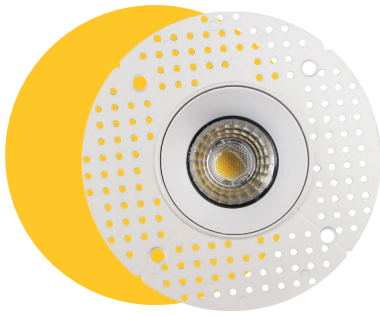

LED 3.5" ROUND TRIMLESS LUMINAIRE SELECTABLE CCT

- SOFT WHITE 2700K
- WARM WHITE 3000K
- NEUTRAL WHITE 3500K
- COOL WHITE 4100K
- SUPER WHITE 5000K

- SOFT WHITE 2700K
- WARM WHITE 3000K
- NEUTRAL WHITE 3500K
- COOL WHITE 4100K
- SUPER WHITE 5000K

ITEM	G-20231
DESCRIPTION	R3/12W/R/LED/TL/5CCT
COLOR TEMPERATURE	27, 30, 35, 41, 50k
OUTPUT LUMEN	850
BEAM ANGLE	40°
INPUT VOLTS	120V
WATTAGE	12W
EQUIV. WATTAGE	95W
CRI	>90
DIMMABLE	Yes
CUTOUT	3.10
OD	5.85
HEIGHT	3.10
mA	36v
OUTPUT VOLTAGE	270 mA

ITEM	G-20232
DESCRIPTION	R3/12W/R/LED/TL/5CCT B
COLOR TEMPERATURE	27, 30, 35, 41, 50k
OUTPUT LUMEN	850
BEAM ANGLE	40°
INPUT VOLTS	120V
WATTAGE	12W
EQUIV. WATTAGE	95W
CRI	>90
DIMMABLE	Yes
CUTOUT	3.10
OD	5.85
HEIGHT	3.10
mA	36v
OUTPUT VOLTAGE	270 mA