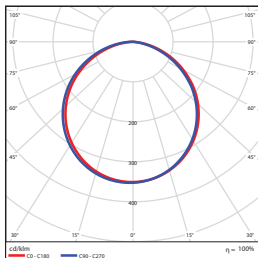

FLUSH MOUNT ROUND

CEILING & AREA LUMINAIRES

ORDERING

| Watts (W) | Ordering Code | Description | CCT (K) | Lumens (Lm) | Equiv. Wattage (W) | Size | Damp Location | Energy Star |
|-----------|---------------|------------------|---------|-------------|--------------------|------|---------------|-------------|
| 22 | 7146 | LED16FMR-160L830 | 3000K | 1,672 | 150 | 16" | • | • |
| 22 | 7147 | LED16FMR-160L840 | 4000K | 1,672 | 150 | 16" | • | • |
| 22 | 7157 | LED16FMR-160L850 | 5000K | 1,672 | 150 | 16" | • | • |

ACCESSORIES (Ordered Separately)

Replacement Lens (16-inch)

P10133 LENS-16FMR
(Replacement Lens for 16")

DIMENSIONS

22W (16-inch)
1.72-lbs

PHOTOMETRICS CHART

22W (16-inch)
Energy Star

| Center Beam Ft. | Beam Width |
|-----------------|-----------------------|
| 2.5R | 52.5 Fc 7.4 R 7.5 R |
| 5.0R | 13.1 Fc 14.9 R 15.0 R |
| 7.5R | 5.83 Fc 22.9 R 22.5 R |
| 10.0R | 3.28 Fc 29.7 R 30.0 R |
| 12.5R | 2.10 Fc 37.2 R 37.5 R |
| 15.0R | 1.46 Fc 44.6 R 45.0 R |

■ Vert. Spread: 112.2°
■ Horiz. Spread: 112.6°

PACKAGE

Case Qty
5 pcs