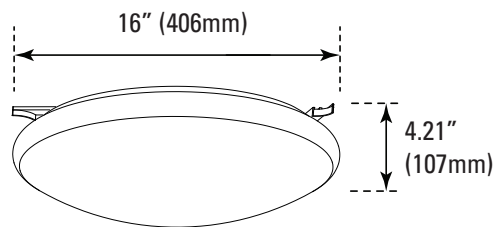

FLUSH MOUNT ROUND

CEILING & AREA LUMINAIRES

ORDERING

| Watts (W) | Ordering Code | Description | CCT (K) | Lumens (Lm) | Equiv. Wattage (W) | Size | Damp Location | Energy Star |
|-----------|---------------|------------------|---------|-------------|--------------------|------|---------------|-------------|
| 22 | 7146 | LED16FMR-160L830 | 3000K | 1,672 | 150 | 16" | • | • |
| 22 | 7147 | LED16FMR-160L840 | 4000K | 1,672 | 150 | 16" | • | • |
| 22 | 7157 | LED16FMR-160L850 | 5000K | 1,672 | 150 | 16" | • | • |

ACCESSORIES (Ordered Separately)

Replacement Lens (16-inch)

P10133 LENS-16FMR
(Replacement Lens for 16")

DIMENSIONS

22W (16-inch)
1.72-lbs

PHOTOMETRICS CHART

22W (16-inch)
Energy Star

| Center Beam Ft. | Beam Width |
|-----------------|-----------------------|
| 2.5R | 52.5 Fc 7.4 R 7.5 R |
| 5.0R | 13.1 Fc 14.9 R 15.0 R |
| 7.5R | 5.83 Fc 22.9 R 22.5 R |
| 10.0R | 3.28 Fc 29.7 R 30.0 R |
| 12.5R | 2.10 Fc 37.2 R 37.5 R |
| 15.0R | 1.46 Fc 44.6 R 45.0 R |

■ Vert. Spread: 112.2°
■ Horiz. Spread: 112.6°

PACKAGE

Case Qty
5 pcs