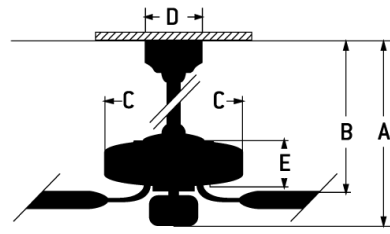

### Specs

Blade Sweep Opt (in.)	72
Blades	6
Blade Pitch (deg)	21
Motor Size (MM)	165x25
Amps at High Speed	0.48
Watts (Hi Speed)	33.70
Energy Guide Watts	21
Energy Guide CFM	5606
Energy Guide CFM_Watts	271
Energy Guide Est. Yearly	6
Energy Cost	
High Speed (CFM)	5,915.000
Low Speed (CFM)	3,091.000
Shipping Weight (lbs.)	20.77
Carton Size (CU FT)	2.71

### Dimensions

A:	15.56
B:	13.23
C:	6.50
D:	5.12
E:	9.59
F: w/o Light Kit -	9.59
Downrod Length (in.)	6

**Blade Options**  
**Light Kit Options**

Fits Only  
Bowl Light Kits, Universal Light Kits,  
or Customize Your Own (Universal  
Fitters and 2 1/4" Glass)