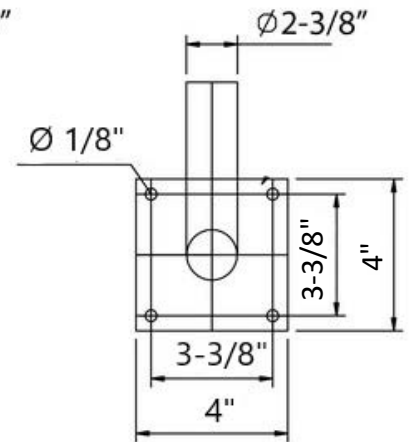

MORRIS CAT#: 79908

8" 90° Bracket for Wall Mount

Features:

- Accessories are Powder Coated for long lasting color and durability for years to come
- Made from Carbon Steel Q235
- Stainless Steel hardware
- Order Qty of 1 = 1 Piece