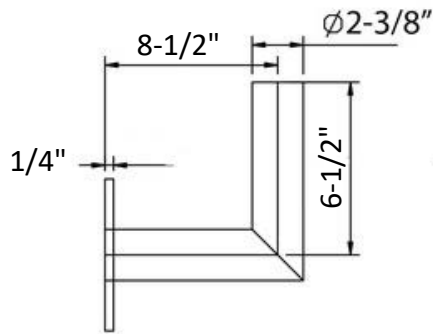

MORRIS CAT#: 79908

8" 90° Bracket for Wall Mount

Features:

- Accessories are Powder Coated for long lasting color and durability for years to come
- Made from Carbon Steel Q235
- Stainless Steel hardware
- Order Qty of 1 = 1 Piece