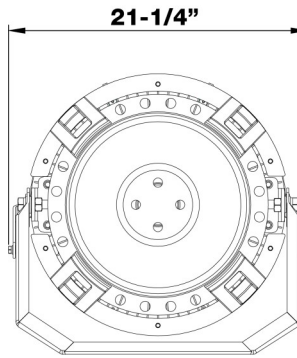

750W Sports Light

15° Beam Angle

5000K 120-277V

Features:

360° Lighting

15° Beam Angle

Big Heat Sink with Excellent Heat Dissipation

Internal Driver - Long Life high Efficiency LEDs

15° Beam Angle

5000K 120-277V

Technical Specifications:

Electrical:

Input Voltage: 120-277
Current: 6.17A @ 120V; 3.0A @ 277V
Frequency: 60Hz
Power Factor: ≥ 0.99
THD: 14.2

Product Parameters:

750 Watts
Lumens: 88412
Efficacy: 118 Lumens Per Watt
50,000+ LED Life Span
CCT: 5000K (Cool White)