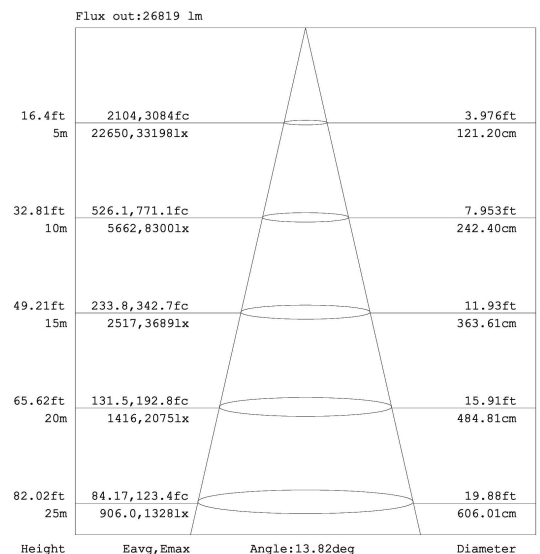

PHOTOMETRY