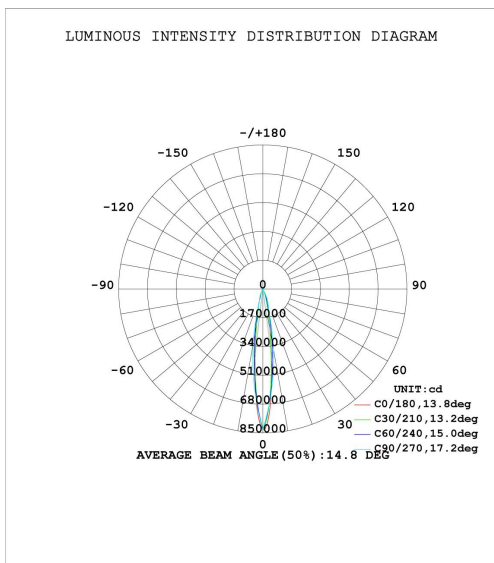

PHOTOMETRY