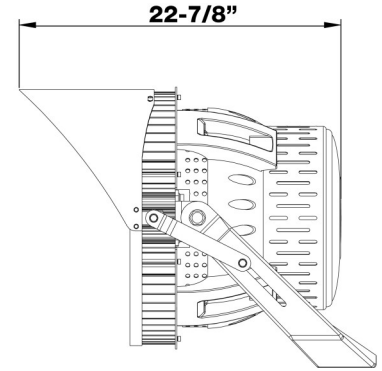

750W Sports Light

15° Beam Angle

5000K 120-277V

Features:

360° Lighting

15° Beam Angle

Big Heat Sink with Excellent Heat Dissipation

Internal Driver - Long Life high Efficiency LEDs

Advanced Multi-faceted Optics

Meanwell Drivers/Osram LEDs

240° Tilt; 220° Rotation

Direct Replacement for Metal Halide

10KV Surge Suppression

IP66 Waterproof Rating

Lightweight - 66 lbs

-22° To 122° Operating Temperature

15° Beam Angle

5000K 120-277V

Technical Specifications:

Electrical:

Input Voltage: 120-277
Current: 6.17A @ 120V; 3.0A @ 277V
Frequency: 60Hz
Power Factor: ≥ 0.99
THD: 14.2

Product Parameters:

750 Watts
Lumens: 88412
Efficacy: 118 Lumens Per Watt
50,000+ LED Life Span
CCT: 5000K (Cool White)