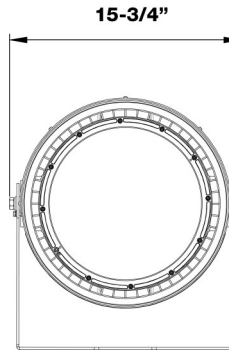

500W Spotlight 80° Beam Angle 5000K 347-480V

Features:

360° Lighting

80° Beam Angle

Big Heat Sink with Excellent Heat Dissipation

Internal Driver - Long Life high Efficiency LEDs

Advanced Multi-faceted Optics