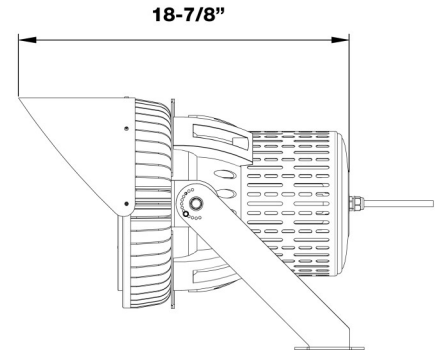

500W Spotlight 80° Beam Angle 5000K 347-480V

Features:

360° Lighting

80° Beam Angle

Big Heat Sink with Excellent Heat Dissipation

Internal Driver - Long Life high Efficiency LEDs

Advanced Multi-faceted Optics

Meanwell Drivers/Osram LEDs

240° Tilt; 220° Rotation

Direct Replacement for Metal Halide

10KV Surge Suppression

IP66 Waterproof Rating

Lightweight - 66 lbs

-22° To 122° Operating Temperature

5 Year Warranty