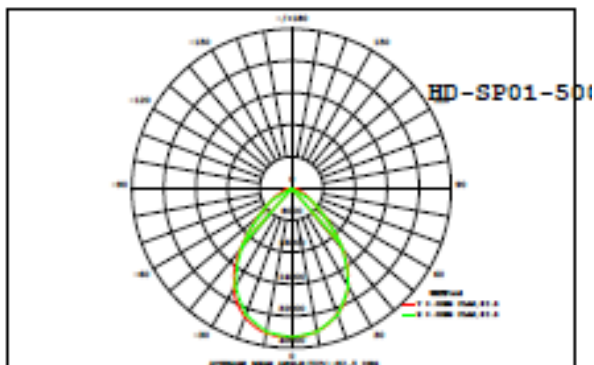

500W Spotlight 80° Beam Angle 5000K 347-480V

Features:

360° Lighting

80° Beam Angle

Big Heat Sink with Excellent Heat Dissipation

Internal Driver - Long Life high Efficiency LEDs

Advanced Multi-faceted Optics

Meanwell Drivers/Osram LEDs

240° Tilt; 220° Rotation

Direct Replacement for Metal Halide

10KV Surge Suppression

IP66 Waterproof Rating

Lightweight - 66 lbs

-22° To 122° Operating Temperature

5 Year Warranty

Part#	Housing Color	Wattage	Lumens	CCT	Voltage	Light Pattern	BUG Rating	Lumens/Watt	DLC Product ID#
77007	Black/Red	500	65,620	5000	347-480	80°		130	PL051WL6AZUM

PHOTOMETRY

Note: The Curves indicate the illuminated area and the average illumination when the luminaire is at different distance.

Power Factor: ≥ 0.99

THD: 15

Product Parameters:

500 Watts

Lumens: 65,620

Efficacy: 130 Lumens Per Watt

50,000+ Hour LED Life Span

CCT: 5000K (Cool White)