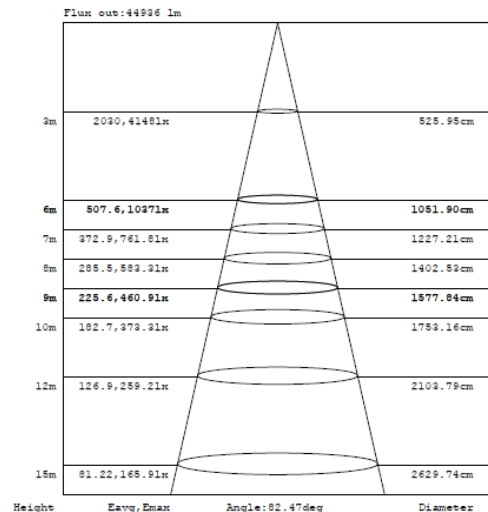

Meanwell Drivers/Osram LEDs

240° Tilt; 220° Rotation

Direct Replacement for Metal Halide

10KV Surge Suppression

IP66 Waterproof Rating

Lightweight - 66 lbs

-22° To 122° Operating Temperature

5 Year Warranty

Part#	Housing Color	Wattage	Lumens	CCT	Voltage	Light Pattern	BUG Rating	Lumens/Watt	DLC Product ID#
77007	Black/Red	500	65,620	5000	347-480	80°		130	PL051WL6AZUM

PHOTOMETRY

Note: The Curves indicate the illuminated area and the average illumination when the luminaire is at different distance.

Power Factor: ≥ 0.99

THD: 15

Product Parameters:

500 Watts

Lumens: 65,620

Efficacy: 130 Lumens Per Watt

50,000+ Hour LED Life Span

CCT: 5000K (Cool White)