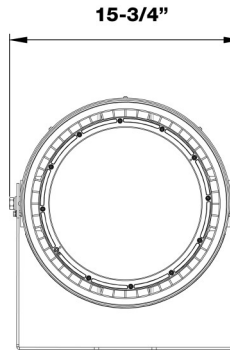

# 500W Sportslight 45° Beam Angle 5000K 347-480V