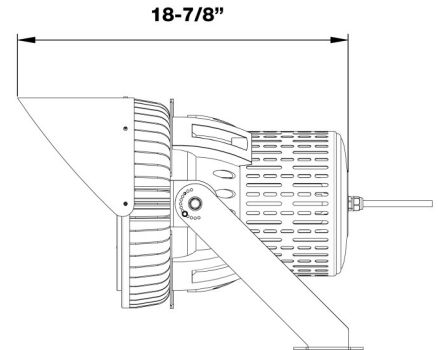

500W Sportslight 45° Beam Angle 5000K 347-480V