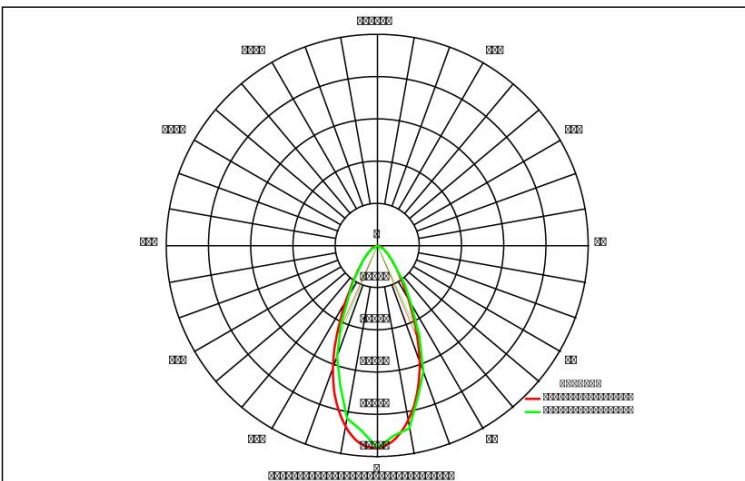

Direct Replacement for Metal Halide

10KV Surge Suppression

IP66 Waterproof Rating

Lightweight - 66 lbs

-22° To 122° Operating Temperature

5 Year Warranty

Part#	Housing Color	Wattage	Lumens	CCT	Voltage	Light Pattern	BUG Rating	Lumens/Watt	DLC Product ID#
77005	Black/Red	500	65,183	5000	347-480	45°		130	PLT53YS3TW7H

## PHOTOMETRY