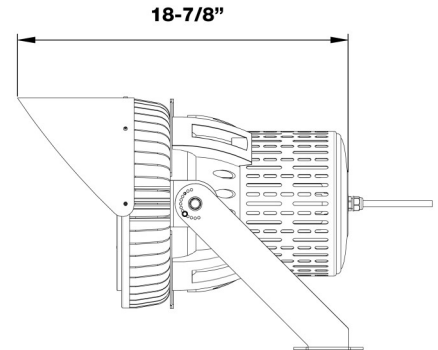

500W Sports Light

45° Beam Angle

5000K 120-277V

Features:

360° Lighting

45° Beam Angle

Big Heat Sink with Excellent Heat Dissipation

Internal Driver - Long Life high Efficiency LEDs

Advanced Multi-faceted Optics

Meanwell Drivers/Osram LEDs

240° Tilt; 220° Rotation

Direct Replacement for Metal Halide

10KV Surge Suppression

IP66 Waterproof Rating

Lightweight - 34 lbs

-22° To 122° Operating Temperature

45° Beam Angle

5000K 120-277V

Technical Specifications:

Electrical:

Input Voltage: 120-277
Current: 4.17A @ 120V; 2.0A @ 277V
Frequency: 60Hz
Power Factor: ≥ 0.99
THD: 15

Product Parameters:

500 Watts
Lumens: 64,476
Efficacy: 129 Lumens Per Watt
50,000+ Hour LED Life Span
CCT: 5000K (Cool White)