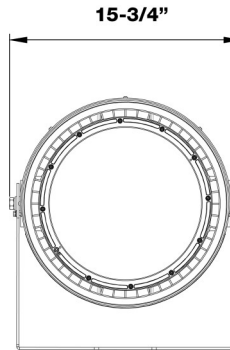

500W Sports Light

45° Beam Angle

5000K 120-277V

Features:

360° Lighting

45° Beam Angle

Big Heat Sink with Excellent Heat Dissipation

Internal Driver - Long Life high Efficiency LEDs

Advanced Multi-faceted Optics

Meanwell Drivers/Osram LEDs

240° Tilt; 220° Rotation

Direct Replacement for Metal Halide

10KV Surge Suppression

IP66 Waterproof Rating

Lightweight - 34 lbs

-22° To 122° Operating Temperature

45° Beam Angle

5000K 120-277V

Technical Specifications:

Electrical:

Input Voltage: 120-277
Current: 4.17A @ 120V; 2.0A @ 277V
Frequency: 60Hz
Power Factor: ≥ 0.99
THD: 15

Product Parameters:

500 Watts
Lumens: 64,476
Efficacy: 129 Lumens Per Watt
50,000+ Hour LED Life Span
CCT: 5000K (Cool White)