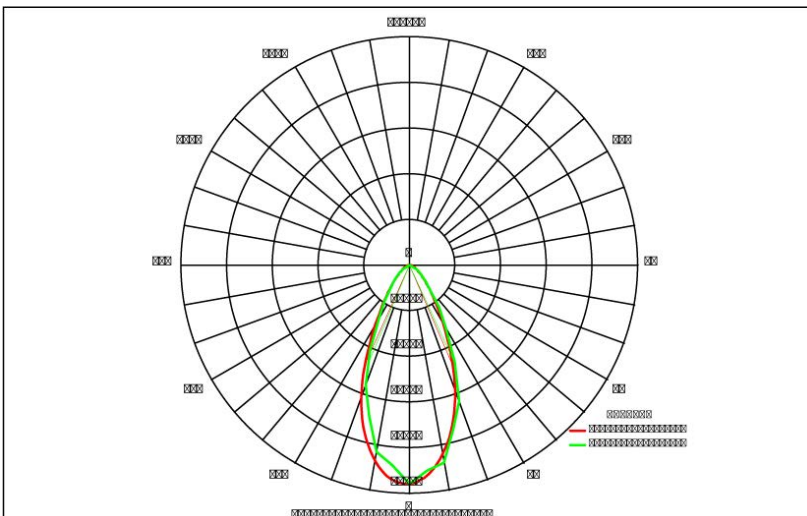

PHOTOMETRY