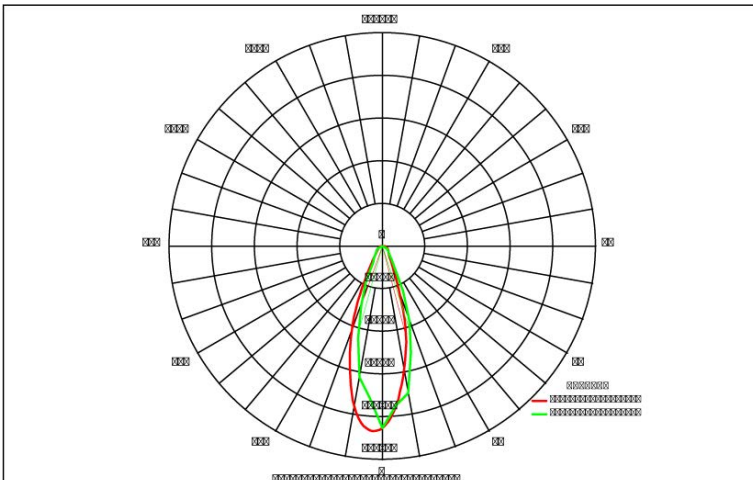

500W Sports Light

30° Beam Angle

5000K 347-480V

Features:

360° Lighting

30° Beam Angle

Big Heat Sink with Excellent Heat Dissipation

Internal Driver - Long Life high Efficiency LEDs

Advanced Multi-faceted Optics

Meanwell Drivers/Osram LEDs

240° Tilt; 220° Rotation

Direct Replacement for Metal Halide

10KV Surge Suppression

IP66 Waterproof Rating

Lightweight - 34 lbs

-22° To 122° Operating Temperature

PHOTOMETRY

500W Sports Light

30° Beam Angle

5000K 347-480V

Technical Specifications:

Electrical:

Input Voltage: 347-480

Current: 1.05A @ 480V