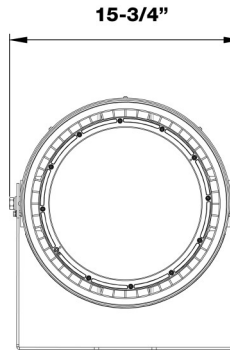

500W Sports Light

30° Beam Angle

5000K 347-480V

Features:

360° Lighting

30° Beam Angle

Big Heat Sink with Excellent Heat Dissipation

Internal Driver - Long Life high Efficiency LEDs

Advanced Multi-faceted Optics

Meanwell Drivers/Osram LEDs

240° Tilt; 220° Rotation

Direct Replacement for Metal Halide

10KV Surge Suppression

IP66 Waterproof Rating

Lightweight - 34 lbs

-22° To 122° Operating Temperature

PHOTOMETRY

500W Sports Light

30° Beam Angle

5000K 347-480V

Technical Specifications:

Electrical:

Input Voltage: 347-480

Current: 1.05A @ 480V