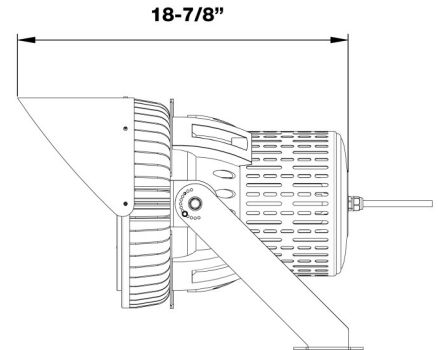

500W Sports Light

30° Beam Angle

5000K 347-480V

Features:

360° Lighting

30° Beam Angle

Big Heat Sink with Excellent Heat Dissipation

Internal Driver - Long Life high Efficiency LEDs

Advanced Multi-faceted Optics

Meanwell Drivers/Osram LEDs

240° Tilt; 220° Rotation

Direct Replacement for Metal Halide

10KV Surge Suppression

IP66 Waterproof Rating

Lightweight - 34 lbs

-22° To 122° Operating Temperature

PHOTOMETRY

500W Sports Light

30° Beam Angle

5000K 347-480V

Technical Specifications:

Electrical:

Input Voltage: 347-480

Current: 1.05A @ 480V