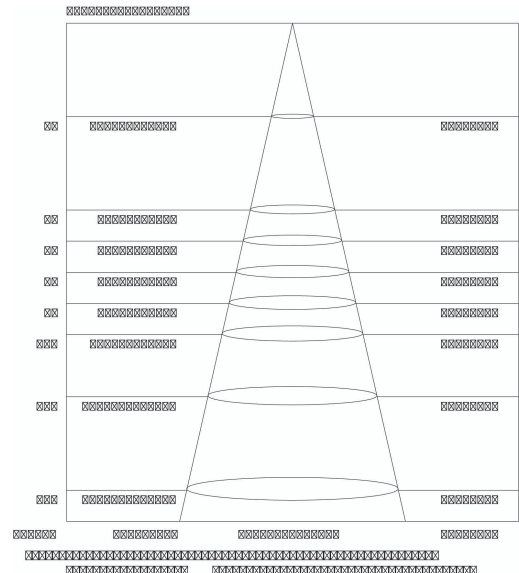

500W Sports Light

30° Beam Angle

5000K 347-480V

Features:

360° Lighting

30° Beam Angle

Big Heat Sink with Excellent Heat Dissipation

Internal Driver - Long Life high Efficiency LEDs

Advanced Multi-faceted Optics

Meanwell Drivers/Osram LEDs

240° Tilt; 220° Rotation

Direct Replacement for Metal Halide

10KV Surge Suppression

IP66 Waterproof Rating

Lightweight - 34 lbs

-22° To 122° Operating Temperature

PHOTOMETRY

500W Sports Light

30° Beam Angle

5000K 347-480V

Technical Specifications:

Electrical:

Input Voltage: 347-480

Current: 1.05A @ 480V