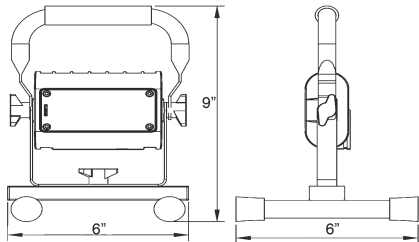

Certifications

UL Yes
cUL Yes
IP65 Rated(Nema 4X) Yes

Morris Products
53 Carey Road
Queensbury, NY 12804
www.morrisproducts.com