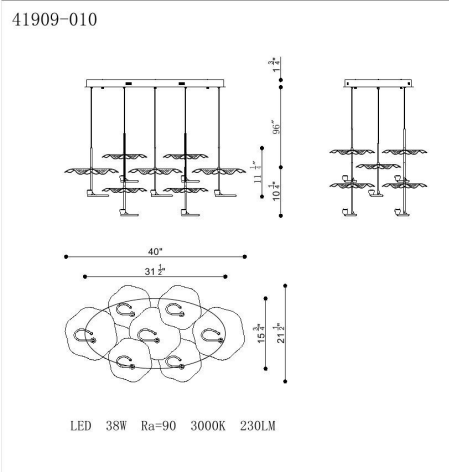

### PRODUCT DETAILS

No.	:	41909-010
Product Color	:	BRONZE
Length	:	39"
Width	:	24"
Height	:	11.75"

### LIGHT SOURCE DETAILS

Light Source Type	:	INTEGRATED LED
Input Voltage	:	120V
Bulb Voltage	:	120V
Socket Type	:	LED
Total Wattage	:	18W
Delivered Lumens	:	230LM
Kelvin	:	3000K
CRI	:	90+
Dimmable	:	YES

### TECHNICAL DETAILS

Hanging Support Type	:	WIRE
Hanging Support Length	:	96"
Canopy / Backplate Length	:	31.5"
Canopy / Backplate Height	:	1.75"
Canopy / Backplate Width	:	15.75"
Location	:	DRY
Title 24	:	YES