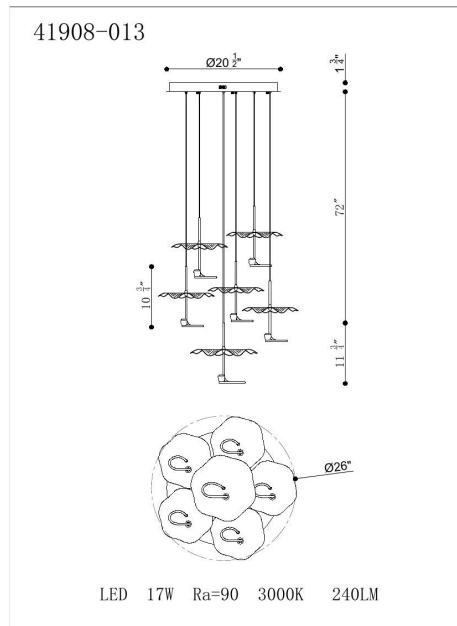

LAGATTO, 6-LIGHT CHANDELIER

PRODUCT DETAILS

| | | |
|---------------|---|-----------|
| No. | : | 41908-013 |
| Product Color | : | BRONZE |
| Diameter | : | 28" |
| Height | : | 11.75" |

LIGHT SOURCE DETAILS

| | | |
|-------------------|---|-------|
| Number of Bulbs | : | 1 |
| Light Source | : | LED |
| Light Source Type | : | LED |
| Input Voltage | : | 120V |
| Bulb Voltage | : | 120V |
| Socket Type | : | LED |
| Wattage | : | 3W |
| Total Wattage | : | 17W |
| Delivered Lumens | : | 240LM |
| Kelvin | : | 3000K |
| CRI | : | 90+ |
| Bulb Included | : | YES |
| Dimmable | : | YES |

OPTIONS AVAILABLE

| ITEM NO. | FINISH | SHADE |
|-----------|--------|-------|
| 41908-013 | BRONZE | |

TECHNICAL DETAILS

| | | |
|---------------------------|---|-------|
| Hanging Support Type | : | WIRE |
| Hanging Support Length | : | 72" |
| Canopy / Backplate Height | : | 1.75" |
| Canopy / Backplate Dia. | : | 20.5" |
| Location | : | DRY |
| Title 24 | : | YES |