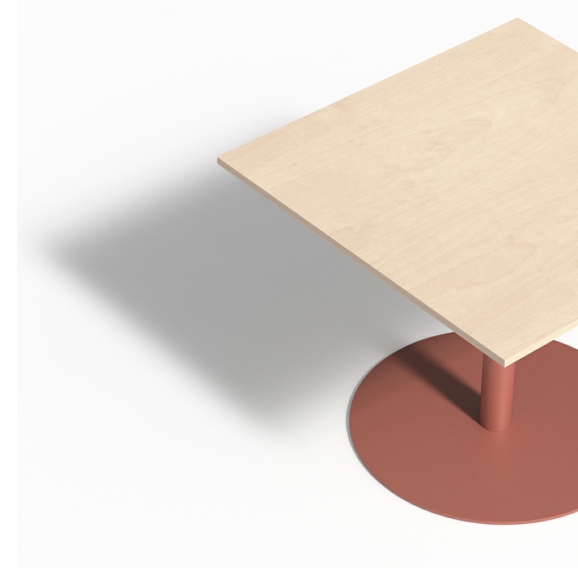

Disc Table

The Disc Table Series is based on a simple and cost-effective disc base. Various table top options and heights means they can be everything from a coffee table to a small meeting, bar or dining table. The base can be powder coated in Koskela colour ranges.

MATERIALS

Powder coated steel base

For the top, choose from the following

- Laminate: White, Compact white
- Veneer: American Oak, White Ash, Birch

Custom laminates and veneers are available for an extra charge.

LEAD TIME

8 weeks

Disc Table

Product Name	Product Type	Product Code	Starting from price	Starting from materials	Dimensions (mm) & Drawings
Disc Table 	Large Round	TB-DISC-STD-1200DIA/72-LAM-PC	\$1310	White laminate tabletop. Base powdercoated in Koskela standard colour.	1200Dia x 720H 
Disc Table 	Large Square	TB-DISC-STD-120/120/72-LAM-PC	\$1260	White laminate tabletop. Base powdercoated in Koskela standard colour.	1200L x 1200W x 720H 
Disc Table 	Medium Round	TB-DISC-STD-1100DIA/72-LAM-PC	\$1070	White laminate tabletop. Base powdercoated in Koskela standard colour.	1100Dia x 720H 