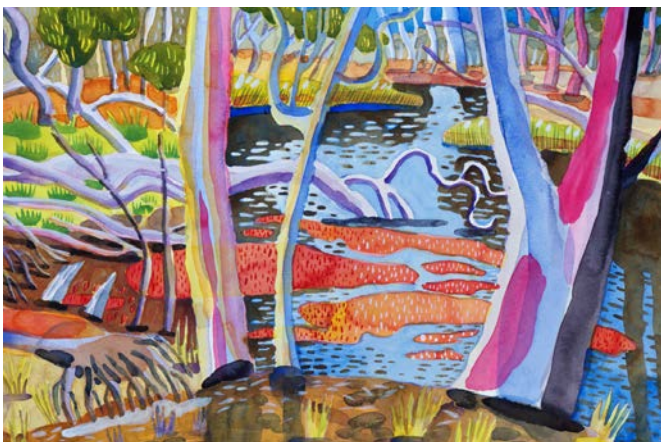

Jennifer Tyers

New work

25 June - 24 July 2016

 @koskela_ @jen_tyers #KoskelaExhibitions

Dimboola 1 2016

Watercolour on Fabriano 600gsm watercolour paper. Signed and dated.
56cm x 38cm

Dimboola 3 2016

Watercolour on Fabriano 600gsm watercolour paper. Signed and dated.
56cm x 38cm