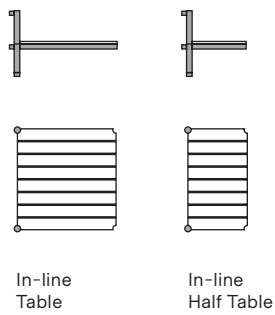

Table Modules

Start with one of our most popular shapes or create your own.

Easily replace any armless or arm modules with a table module.

 Indicates module in this box

Loveseat

Sofa

4-Piece Sectional

5-Piece Symmetrical Sectional

5-Piece Sectional

6-Piece Sectional

6-Piece U-Shaped Sectional

8-Piece U-Shaped Sectional

Right Arm Module

- Do NOT use a drill while assembling
- Assemble all parts on a soft surface

- 1 Fasten Seat Base and Back Support to Right Arm.

6x 20mm Bolt, Spring, and Flat Washer

- 2 Fasten Short* and Long Leg to Seat Base and Back Support.

6x 20mm Bolt, Spring, and Flat Washer

*if attaching to right side of Corner Module do not attach Short Leg

*not needed if attaching to right side of Corner Module

1x Right Arm

Cushions

1x Seat Cushion

1x Back Cushion

1x Backrest Sleeve

Hardware

16x 20mm Hex Bolt