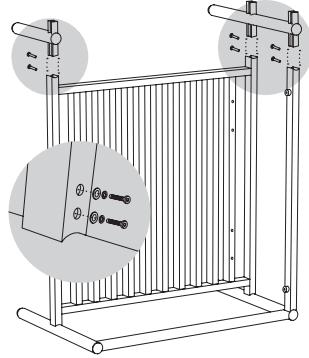

Table Modules

Start with one of our most popular shapes or create your own.

Easily replace any armless or arm modules with a table module.

 Indicates module in this box

Loveseat

Sofa

4-Piece Sectional

5-Piece Symmetrical Sectional

5-Piece Sectional

6-Piece Sectional

6-Piece U-Shaped Sectional

8-Piece U-Shaped Sectional

Right Arm Module

- Do NOT use a drill while assembling
- Assemble all parts on a soft surface

- 1 Fasten Seat Base and Back Support to Right Arm.

6x 20mm Bolt, Spring, and Flat Washer

- 2 Fasten Short* and Long Leg to Seat Base and Back Support.

6x 20mm Bolt, Spring, and Flat Washer

*if attaching to right side of Corner Module do not attach Short Leg

- 3 Attach Backrest to Seat Base. DO NOT fully tighten screws.

4x 20mm Bolt, Spring, and Flat Washer

Do NOT attach Backrest to Back Support until Backrest Sleeve is on

- 4 Slide Backrest Sleeve onto Backrest, then attach to Back Support. Tighten all screws.