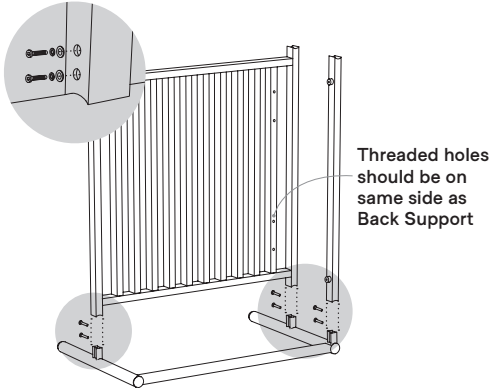

Table Modules

Start with one of our most popular shapes or create your own.

Easily replace any armless or arm modules with a table module.

 Indicates module in this box

Loveseat

Sofa

4-Piece Sectional

5-Piece Symmetrical Sectional

5-Piece Sectional

6-Piece Sectional

6-Piece U-Shaped Sectional

8-Piece U-Shaped Sectional

Right Arm Module

- Do NOT use a drill while assembling
- Assemble all parts on a soft surface

- 1 Fasten Seat Base and Back Support to Right Arm.

6x 20mm Bolt, Spring, and Flat Washer

- 2 Fasten Short* and Long Leg to Seat Base and Back Support.

6x 20mm Bolt, Spring, and Flat Washer

*if attaching to right side of Corner Module do not attach Short Leg