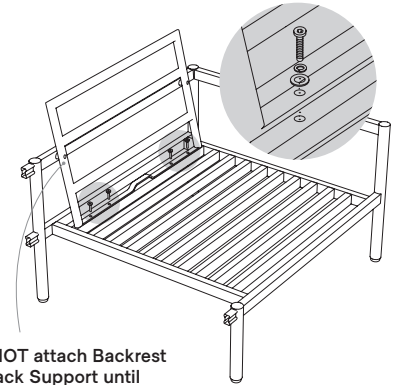

5-Piece Sectional

6-Piece Sectional

6-Piece U-Shaped Sectional

8-Piece U-Shaped Sectional

Right Arm Module

- Do NOT use a drill while assembling
- Assemble all parts on a soft surface

- 1 Fasten Seat Base and Back Support to Right Arm.

6x 20mm Bolt, Spring, and Flat Washer

- 2 Fasten Short* and Long Leg to Seat Base and Back Support.

6x 20mm Bolt, Spring, and Flat Washer

*if attaching to right side of Corner Module do not attach Short Leg

- 3 Attach Backrest to Seat Base. DO NOT fully tighten screws.

4x 20mm Bolt, Spring, and Flat Washer

Do NOT attach Backrest to Back Support until Backrest Sleeve is on

- 4 Slide Backrest Sleeve onto Backrest, then attach to Back Support. Tighten all screws.