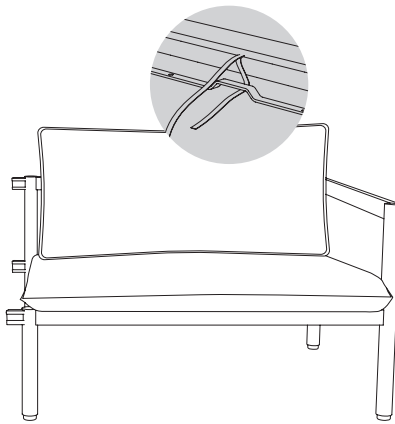

- 3 Attach Backrest to Seat Base. DO NOT fully tighten screws.

4x 20mm Bolt, Spring, and Flat Washer

Do NOT attach Backrest to Back Support until Backrest Sleeve is on

- 4 Slide Backrest Sleeve onto Backrest, then attach to Back Support. Tighten all screws.

2x 35mm Bolt, Spring, and Flat Washer

- 5 Add cushions. Secure Seat Cushion to Backrest and adjust leveling feet as needed.

Parts

1x Seat Base

1x Back Support

1x Backrest

1x Long Leg

1x Short Leg