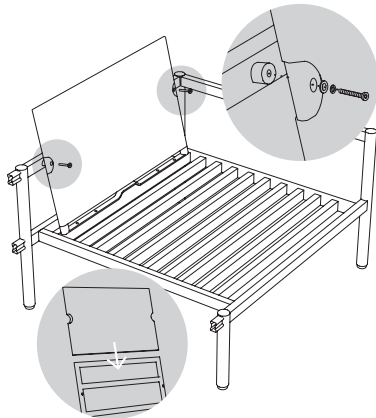

5-Piece Sectional

6-Piece Sectional

6-Piece U-Shaped Sectional

8-Piece U-Shaped Sectional

Right Arm Module

- Do NOT use a drill while assembling
- Assemble all parts on a soft surface

- 1 Fasten Seat Base and Back Support to Right Arm.

6x 20mm Bolt, Spring, and Flat Washer

- 2 Fasten Short* and Long Leg to Seat Base and Back Support.

6x 20mm Bolt, Spring, and Flat Washer

*if attaching to right side of Corner Module do not attach Short Leg

- 3 Attach Backrest to Seat Base. DO NOT fully tighten screws.

4x 20mm Bolt, Spring, and Flat Washer

Do NOT attach Backrest to Back Support until Backrest Sleeve is on

- 4 Slide Backrest Sleeve onto Backrest, then attach to Back Support. Tighten all screws.

2x 35mm Bolt, Spring, and Flat Washer

- 5 Add cushions. Secure Seat Cushion to Backrest and adjust leveling feet as needed.

Parts

1x Seat Base

1x Back Support

1x Backrest

1x Long Leg

1x Short Leg