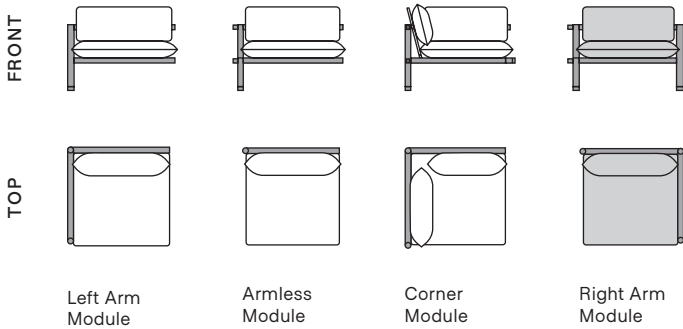

Table Modules

Start with one of our most popular shapes or create your own.

Easily replace any armless or arm modules with a table module.

 Indicates module in this box

Loveseat

Sofa

4-Piece Sectional

5-Piece Symmetrical Sectional

5-Piece Sectional

6-Piece Sectional

6-Piece U-Shaped Sectional

8-Piece U-Shaped Sectional

Right Arm Module

- Do NOT use a drill while assembling
- Assemble all parts on a soft surface

- 1 Fasten Seat Base and Back Support to Right Arm.

6x 20mm Bolt, Spring, and Flat Washer

- 2 Fasten Short* and Long Leg to Seat Base and Back Support.

6x 20mm Bolt, Spring, and Flat Washer

*if attaching to right side of Corner Module do not attach Short Leg

*not needed if attaching to right side of Corner Module

1x Right Arm

Cushions

1x Seat Cushion

1x Back Cushion

1x Backrest Sleeve

Hardware

16x 20mm Hex Bolt