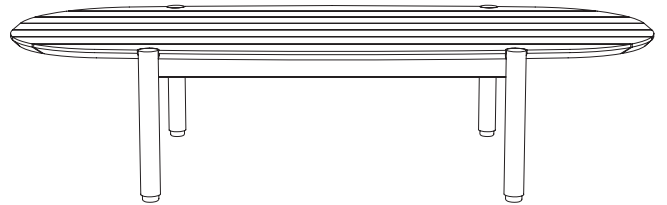

TERRA COLLECTION

Coffee Table

- ⚠ Do NOT use a drill while assembling
- Assemble all parts on a soft surface

1 Attach Short "L" Table Legs to Coffee Table Top.

8x 20mm Bolt, Spring, and Flat Washer

2 Stand upright and adjust leveling feet as needed.

Parts

1x Coffee Table Top

4x Short "L" Table Leg

Hardware

8x 20mm Hex Bolt

1x Allen Wrench

8x Spring Washer

8x Flat Washer