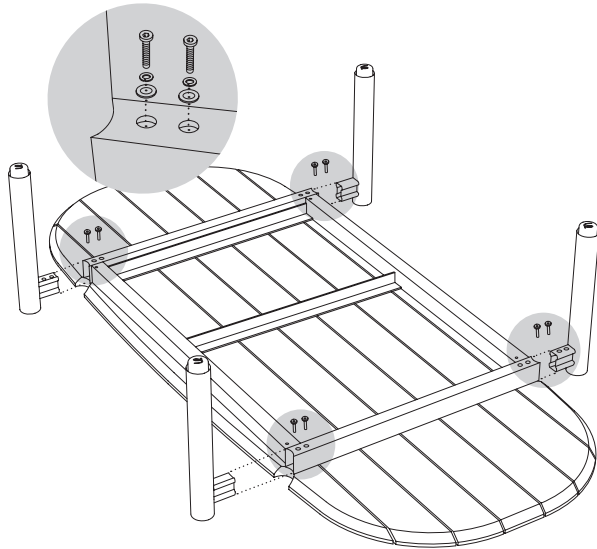

TERRA COLLECTION

Coffee Table

- ⚠ Do NOT use a drill while assembling
- Assemble all parts on a soft surface

1 Attach Short "L" Table Legs to Coffee Table Top.

8x 20mm Bolt, Spring, and Flat Washer

2 Stand upright and adjust leveling feet as needed.

Parts

1x Coffee Table Top

4x Short "L" Table Leg

Hardware

8x 20mm Hex Bolt

1x Allen Wrench

8x Spring Washer

8x Flat Washer