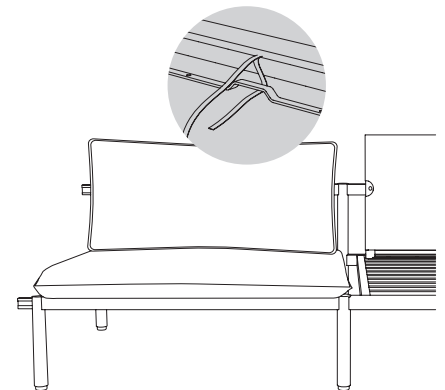

- 1** Fasten Short* and Long Leg to Seat Base and Back Support.

6x 20mm Bolt, Spring, and Flat Washer

*if attaching to right side of Corner Module do not attach Short Leg

- 2** Attach Backrest to Seat Base. DO NOT fully tighten screws.

4x 20mm Bolt, Spring, and Flat Washer

- 3** Slide Backrest Sleeve onto Backrest, then attach to Back Support. Tighten all screws.

2x 35mm Bolt, Spring, and Flat Washer

- 4** Connect to previously assembled module.

6x 20mm Bolt, Spring, and Flat Washer

- 5** Add cushions. Secure Seat Cushion to Backrest and adjust leveling feet as needed.

Parts

1x Seat Base

1x Back Support

1x Backrest

1x Long Leg

1x Short Leg