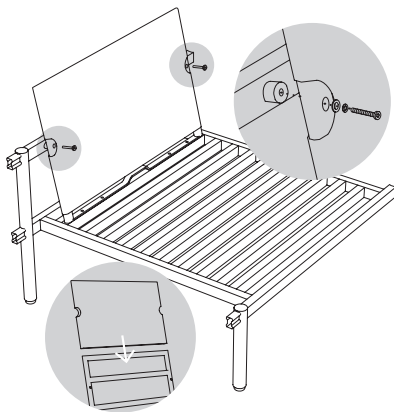

5-Piece Sectional

6-Piece Sectional

6-Piece U-Shaped Sectional

8-Piece U-Shaped Sectional

Armless Module

- Do NOT use a drill while assembling
- Assemble all parts on a soft surface

Always assemble the Right Arm Module first. Continue by adding modules on the left until your furniture is complete.

- 1** Fasten Short* and Long Leg to Seat Base and Back Support.

6x 20mm Bolt, Spring, and Flat Washer

*if attaching to right side of Corner Module do not attach Short Leg

- 2** Attach Backrest to Seat Base. DO NOT fully tighten screws.

4x 20mm Bolt, Spring, and Flat Washer

- 3** Slide Backrest Sleeve onto Backrest, then attach to Back Support. Tighten all screws.

2x 35mm Bolt, Spring, and Flat Washer

- 4** Connect to previously assembled module.