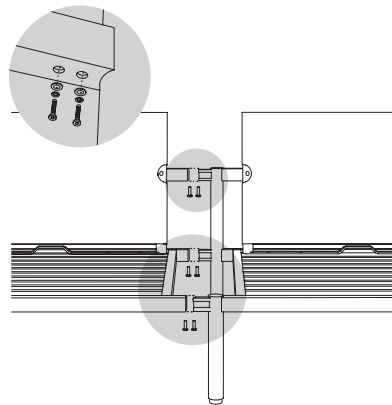

- 1** Fasten Short* and Long Leg to Seat Base and Back Support.

6x 20mm Bolt, Spring, and Flat Washer

*if attaching to right side of Corner Module do not attach Short Leg

- 2** Attach Backrest to Seat Base. DO NOT fully tighten screws.

4x 20mm Bolt, Spring, and Flat Washer

- 3** Slide Backrest Sleeve onto Backrest, then attach to Back Support. Tighten all screws.

2x 35mm Bolt, Spring, and Flat Washer

- 4** Connect to previously assembled module.

6x 20mm Bolt, Spring, and Flat Washer

- 5** Add cushions. Secure Seat Cushion to Backrest and adjust leveling feet as needed.

Parts

1x Seat Base

1x Back Support

1x Backrest

1x Long Leg

1x Short Leg

*not needed if attaching to right side of Corner Module

Cushions

1x Seat Cushion

1x Back Cushion

1x Backrest Sleeve

Hardware

16x 20mm Hex Bolt

2x 35mm Hex Bolt