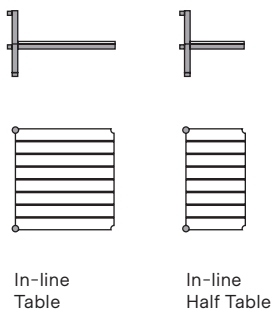

Table Modules

Start with one of our most popular shapes or create your own.

Easily replace any armless or arm modules with a table module.

 Indicates module in this box

Loveseat

Sofa

4-Piece Sectional

5-Piece Symmetrical Sectional

5-Piece Sectional

6-Piece Sectional

6-Piece U-Shaped Sectional

8-Piece U-Shaped Sectional

Armless Module

- Do NOT use a drill while assembling
- Assemble all parts on a soft surface

Always assemble the Right Arm Module first. Continue by adding modules on the left until your furniture is complete.

*not needed if attaching to right side of Corner Module

Cushions

1x Seat Cushion

1x Back Cushion

1x Backrest Sleeve

Hardware

16x 20mm Hex Bolt

2x 35mm Hex Bolt