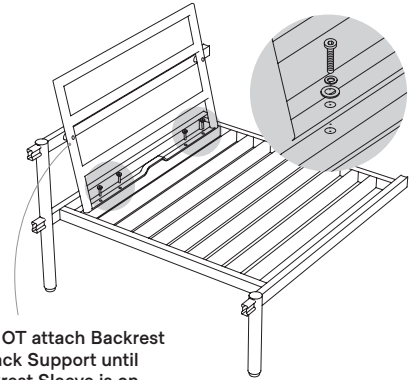

5-Piece Sectional

6-Piece Sectional

6-Piece U-Shaped Sectional

8-Piece U-Shaped Sectional

Armless Module

- Do NOT use a drill while assembling
- Assemble all parts on a soft surface

Always assemble the Right Arm Module first. Continue by adding modules on the left until your furniture is complete.

- 1** Fasten Short* and Long Leg to Seat Base and Back Support.

6x 20mm Bolt, Spring, and Flat Washer

*if attaching to right side of Corner Module do not attach Short Leg

- 2** Attach Backrest to Seat Base. DO NOT fully tighten screws.

4x 20mm Bolt, Spring, and Flat Washer

- 3** Slide Backrest Sleeve onto Backrest, then attach to Back Support. Tighten all screws.

2x 35mm Bolt, Spring, and Flat Washer

- 4** Connect to previously assembled module.