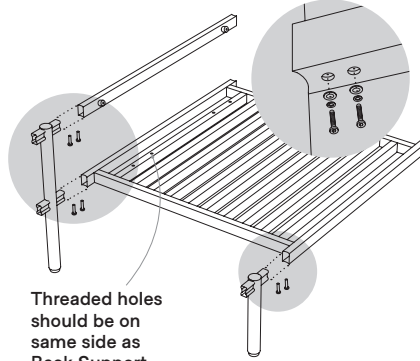

Table Modules

Start with one of our most popular shapes or create your own.

Easily replace any armless or arm modules with a table module.

 Indicates module in this box

Loveseat

Sofa

4-Piece Sectional

5-Piece Symmetrical Sectional

5-Piece Sectional

6-Piece Sectional

6-Piece U-Shaped Sectional

8-Piece U-Shaped Sectional

Armless Module

- Do NOT use a drill while assembling
- Assemble all parts on a soft surface

Always assemble the Right Arm Module first. Continue by adding modules on the left until your furniture is complete.

- 1** Fasten Short* and Long Leg to Seat Base and Back Support.

6x 20mm Bolt, Spring, and Flat Washer

*if attaching to right side of Corner Module do not attach Short Leg

- 2** Attach Backrest to Seat Base. DO NOT fully tighten screws.