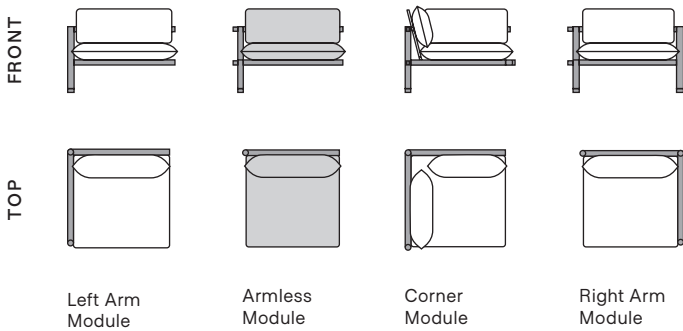

Table Modules

Start with one of our most popular shapes or create your own.

Easily replace any armless or arm modules with a table module.

 Indicates module in this box

Loveseat

Sofa

4-Piece Sectional

5-Piece Symmetrical Sectional

5-Piece Sectional

6-Piece Sectional

6-Piece U-Shaped Sectional

8-Piece U-Shaped Sectional

Armless Module

- Do NOT use a drill while assembling
- Assemble all parts on a soft surface

Always assemble the Right Arm Module first. Continue by adding modules on the left until your furniture is complete.

- 1** Fasten Short* and Long Leg to Seat Base and Back Support.

6x 20mm Bolt, Spring, and Flat Washer

*if attaching to right side of Corner Module do not attach Short Leg

- 2** Attach Backrest to Seat Base. DO NOT fully tighten screws.

*not needed if attaching to right side of Corner Module

Cushions

1x Seat Cushion

1x Back Cushion

1x Backrest Sleeve

Hardware

16x 20mm Hex Bolt

2x 35mm Hex Bolt