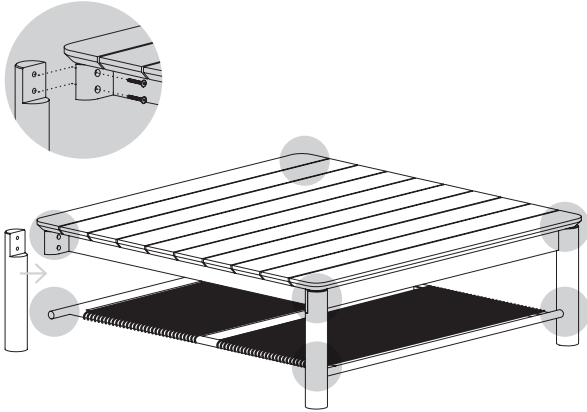

# Square Coffee Table

Insert Roped Shelf's posts into each Leg's hole. When posts are inserted, fasten each Leg to the table.

8x 30mm Hex Bolt

## Parts

1x Table Surface

1x Roped Shelf

4x Leg