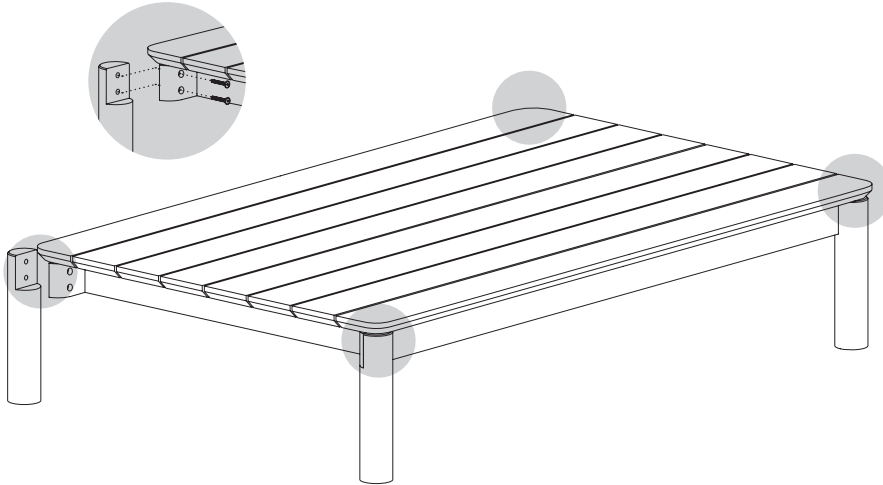

HAVEN COLLECTION

Large Rectangular Coffee Table

Fasten each Leg to the Table Surface.
8x 30mm Hex Bolt

Parts

1x Table Surface

4x Leg

Hardware

8x 30 mm Hex Bolt

1x Hex Ratchet