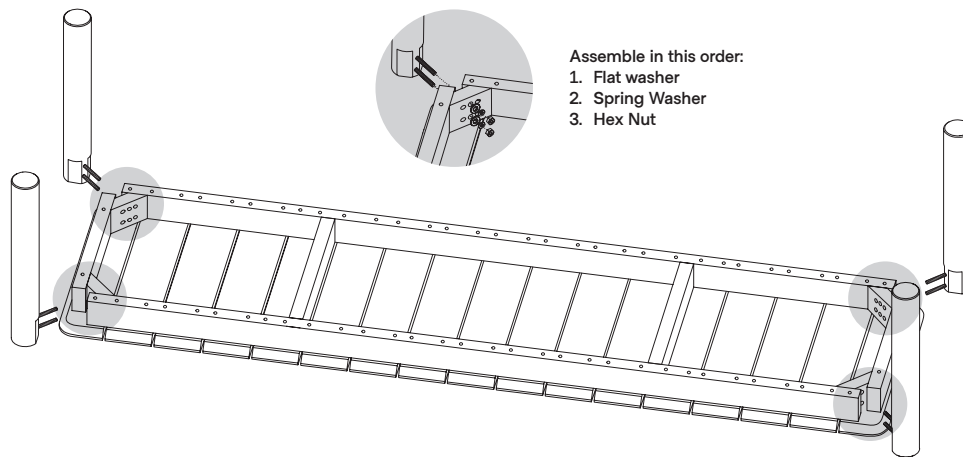

HAVEN COLLECTION  
**Bench - 72"**

Fasten each Leg to the 72" Bench Seat by inserting the threaded rods through each corner.

- 8x Flat Washer
- 8x Spring Washer
- 8x Hex Nut

- Assemble in this order:
1. Flat washer
  2. Spring Washer
  3. Hex Nut

**Parts**

1x 72" Bench Seat

4x Leg

**Hardware**

8x Hex Nut

8x Flat Washer

8x Spring Washer

1x Wrench