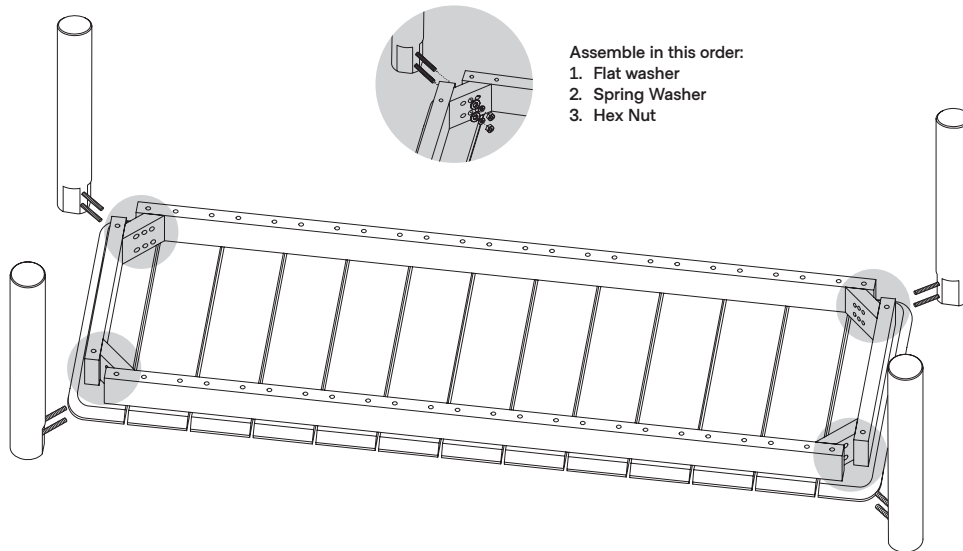

HAVEN COLLECTION
Bench - 55"

Fasten each Leg to the 55" Bench Seat by inserting the threaded rods through each corner.

- 8x Flat Washer
- 8x Spring Washer
- 8x Hex Nut

Parts

1x 54" Bench Seat

4x Leg

Hardware

8x Hex Nut

8x Flat Washer

8x Spring Washer

1x Wrench