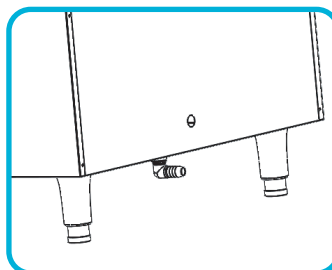

STORAGE BIN OPTION

IBS-210 / 212 / 316 / 320

Specification

Model	Dimension (W x D x H)		Weight		Storage Capacity	Applicable
	Net	Gross	Net	Gross		
IBS-210	22" x 34" x 41" (568 x 870 x 1,029 mm)	22" x 34" x 41" (568 x 870 x 1,029 mm)	77 lbs(35 kg)	88 lbs(40 kg)	221 lbs(100 kg)	ICI-220AD(H)S IFI-770F(N)
IBS-212	22" x 34" x 44" (568 x 870 x 1,129 mm)	22" x 34" x 44" (568 x 870 x 1,129 mm)	99 lbs(45 kg)	110 lbs(50 kg)	261 lbs(120 kg)	
IBS-316	30" x 34" x 44" (763 x 870 x 1,129 mm)	30" x 34" x 44" (763 x 870 x 1,129 mm)	121 lbs(55 kg)	132 lbs(60 kg)	353 lbs(160 kg)	SCI-200A(H) SCI-300A(H)
IBS-320	30" x 34" x 52" (763 x 870 x 1,329 mm)	30" x 34" x 52" (763 x 870 x 1,329 mm)	143 lbs(65 kg)	154 lbs(70 kg)	441 lbs(200 kg)	ICI-500AD(H) ICI-500ADR

Detail View

Enhance user's convenience by the grip of the handle

Rotate the legs counterclockwise to adjust the heights from 6" to 7" (150 to 175 mm)

Easy to install as the drain is located at the bottom of the back