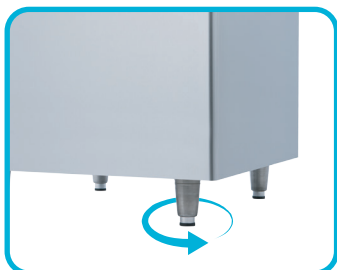

STORAGE BIN OPTION

IBS-210 / 212 / 316 / 320

Specification

Model	Dimension (W x D x H)		Weight		Storage Capacity	Applicable
	Net	Gross	Net	Gross		
IBS-210	22" x 34" x 41" (568 x 870 x 1,029 mm)	22" x 34" x 41" (568 x 870 x 1,029 mm)	77 lbs(35 kg)	88 lbs(40 kg)	221 lbs(100 kg)	ICI-220AD(H)S IFI-770F(N)
IBS-212	22" x 34" x 44" (568 x 870 x 1,129 mm)	22" x 34" x 44" (568 x 870 x 1,129 mm)	99 lbs(45 kg)	110 lbs(50 kg)	261 lbs(120 kg)	
IBS-316	30" x 34" x 44" (763 x 870 x 1,129 mm)	30" x 34" x 44" (763 x 870 x 1,129 mm)	121 lbs(55 kg)	132 lbs(60 kg)	353 lbs(160 kg)	SCI-200A(H) SCI-300A(H)
IBS-320	30" x 34" x 52" (763 x 870 x 1,329 mm)	30" x 34" x 52" (763 x 870 x 1,329 mm)	143 lbs(65 kg)	154 lbs(70 kg)	441 lbs(200 kg)	ICI-500AD(H) ICI-500ADR

Detail View

Enhance user's convenience by the grip of the handle

Rotate the legs counterclockwise to adjust the heights from 6" to 7" (150 to 175 mm)

Easy to install as the drain is located at the bottom of the back