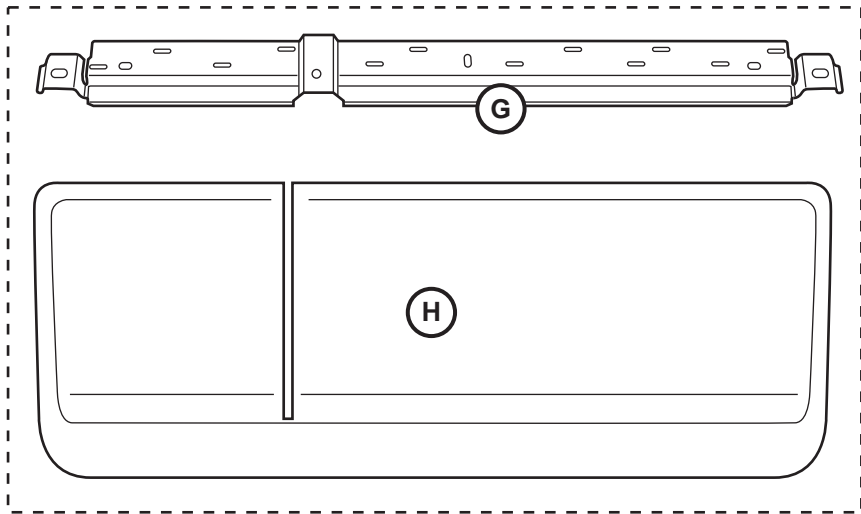

SEAT BACK MATS - CARGO MAT - GAP HIDER JEEP WRANGLER

www.mopar.com

A 82215185** FOR VEHICLES WITH LEATHER SEATS AND GAP HIDER

B 82215656** FOR VEHICLES WITH CLOTH SEATS AND NO GAP HIDER

	A	B
(A)	1	1
(B)	10	10
(C)	5	5
(D)	5	5
(E)	1	1
(F)	1	1
(G)	0	1
(H)	0	1