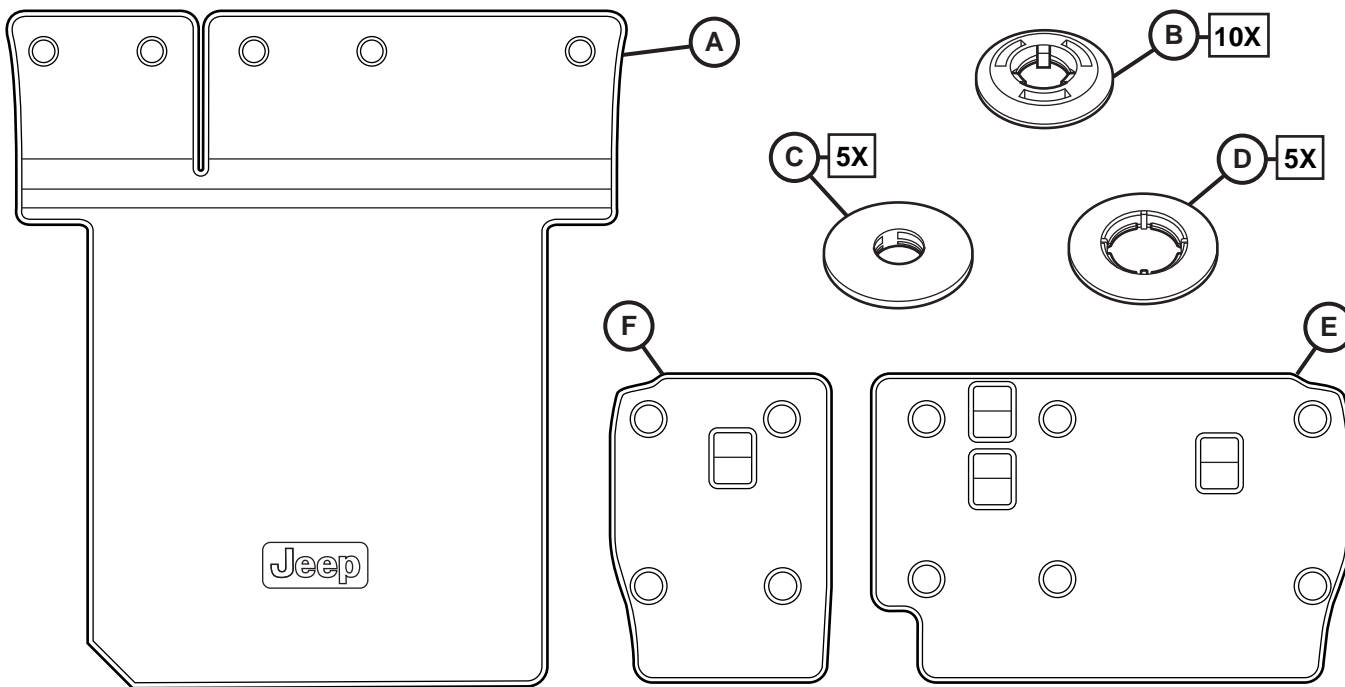

SEAT BACK MATS - CARGO MAT - GAP HIDER JEEP WRANGLER

www.mopar.com

A 82215185** FOR VEHICLES WITH LEATHER SEATS AND GAP HIDER

B 82215656** FOR VEHICLES WITH CLOTH SEATS AND NO GAP HIDER

	A	B
(A)	1	1
(B)	10	10
(C)	5	5
(D)	5	5
(E)	1	1
(F)	1	1
(G)	0	1
(H)	0	1

A

B

1

A

B

2

B

3