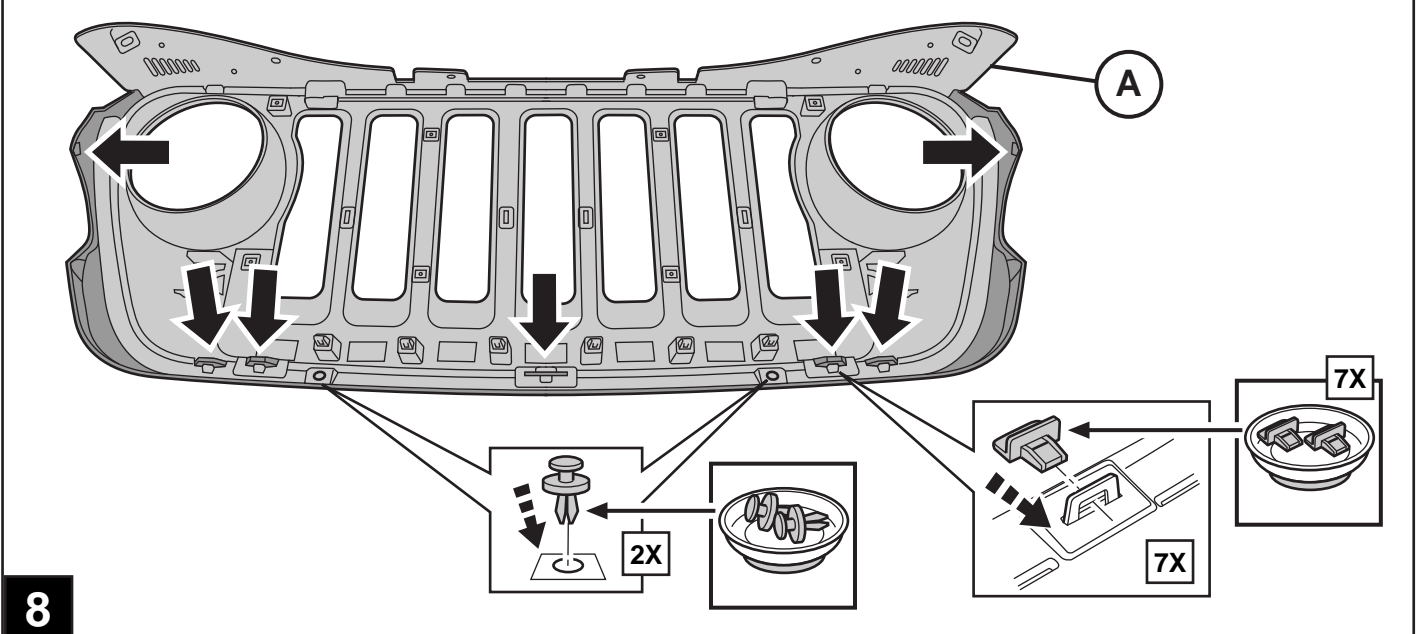

FRONT GRILLE JEEP WRANGLER / JEEP GLADIATOR

www.mopar.com

K6862913

Installation sheet