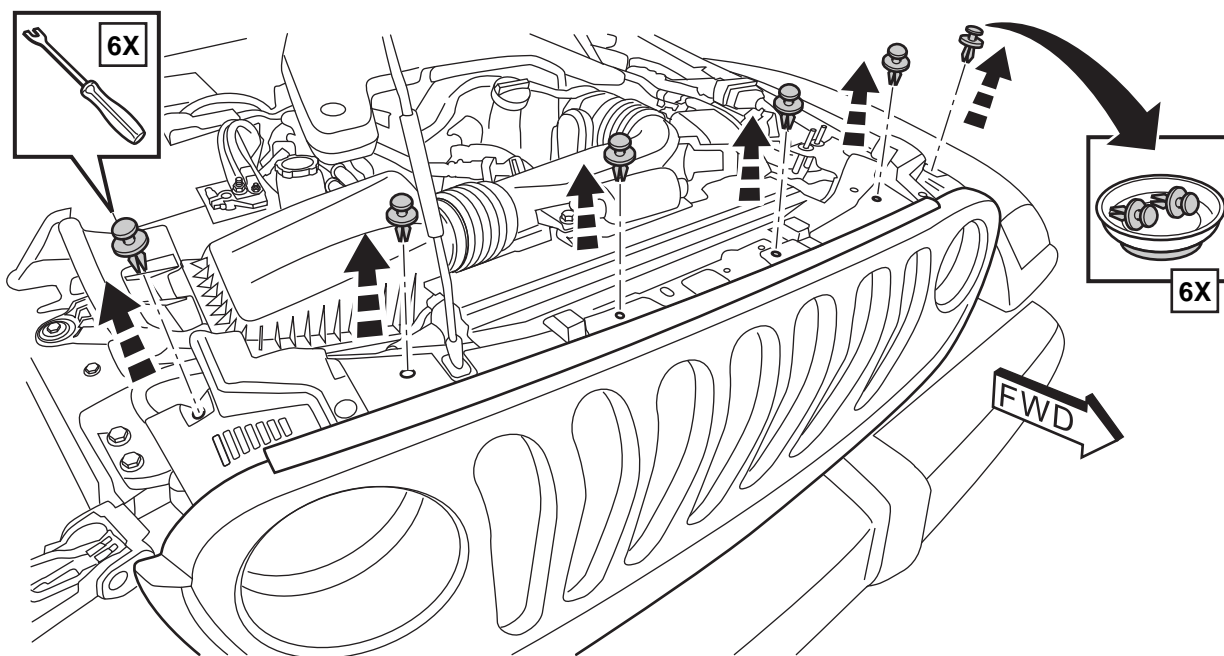

FRONT GRILLE JEEP WRANGLER / JEEP GLADIATOR

www.mopar.com

K6862913

Installation sheet