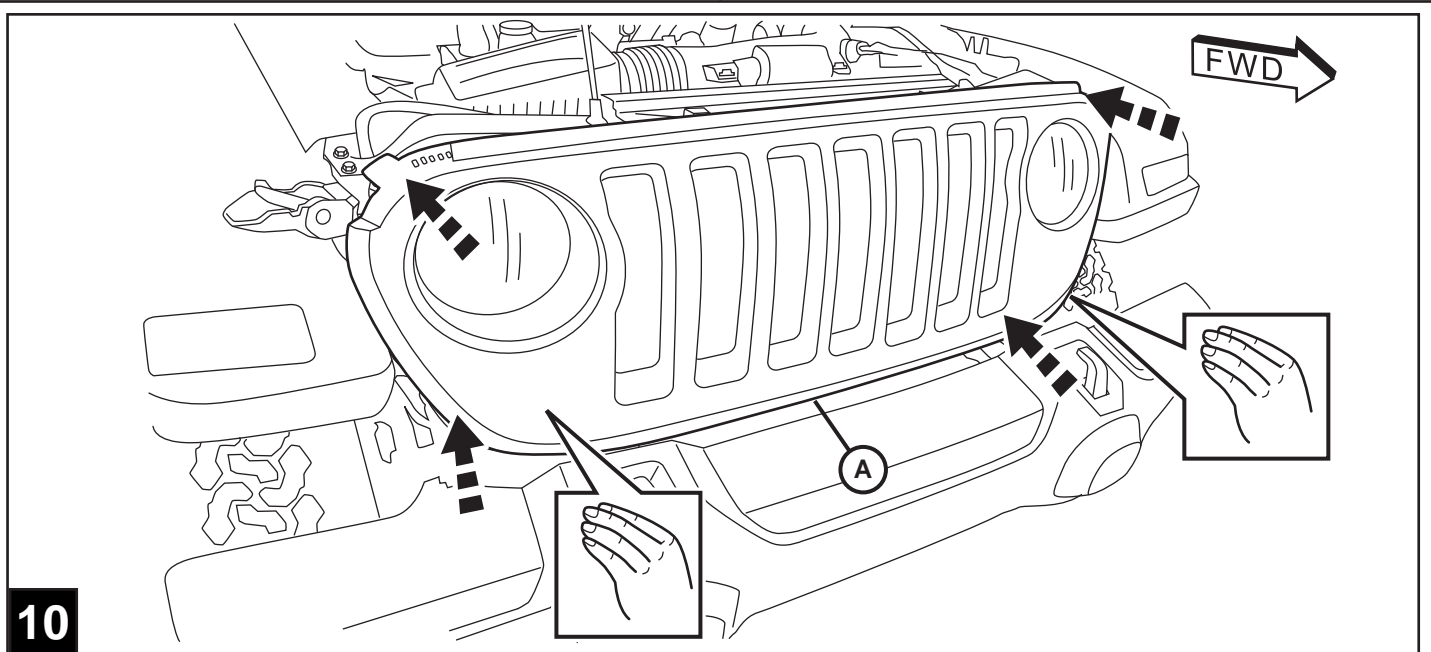

FRONT GRILLE JEEP WRANGLER / JEEP GLADIATOR

www.mopar.com

K6862913

Installation sheet