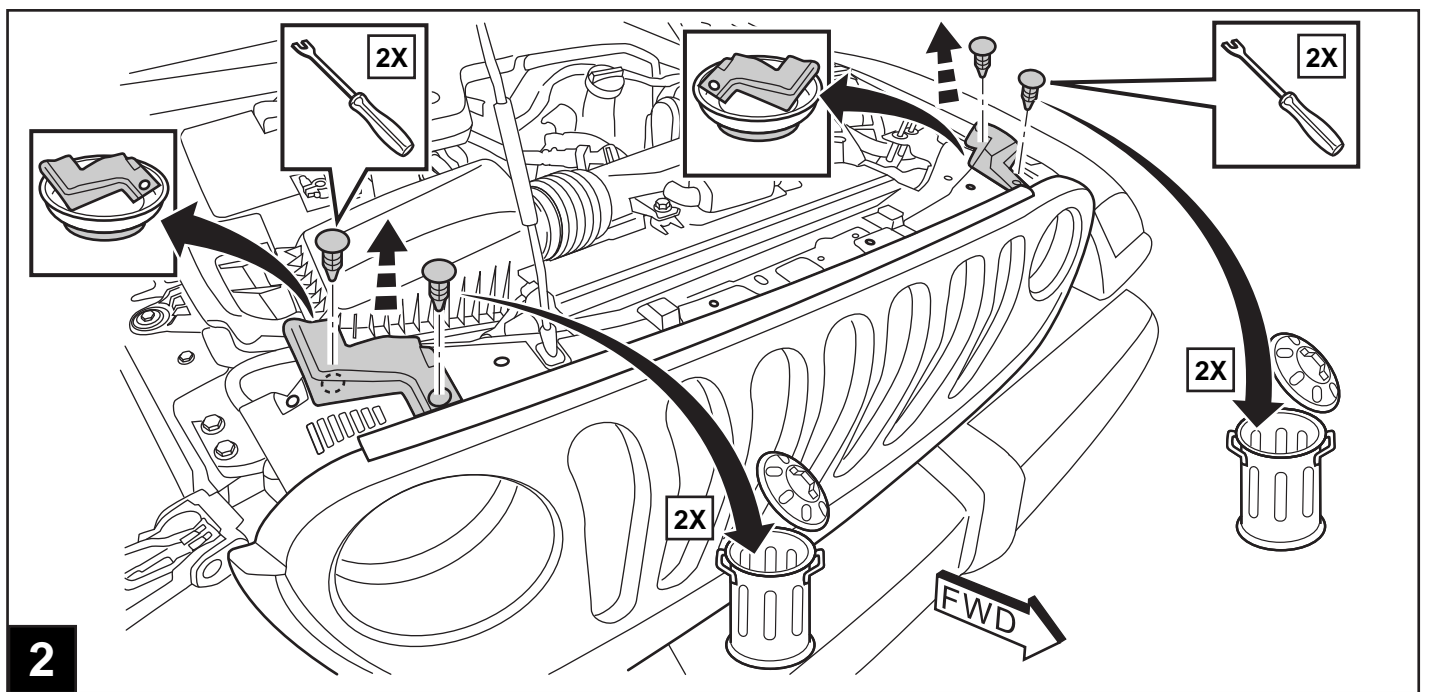

FRONT GRILLE JEEP WRANGLER / JEEP GLADIATOR

www.mopar.com

K6862913

Installation sheet