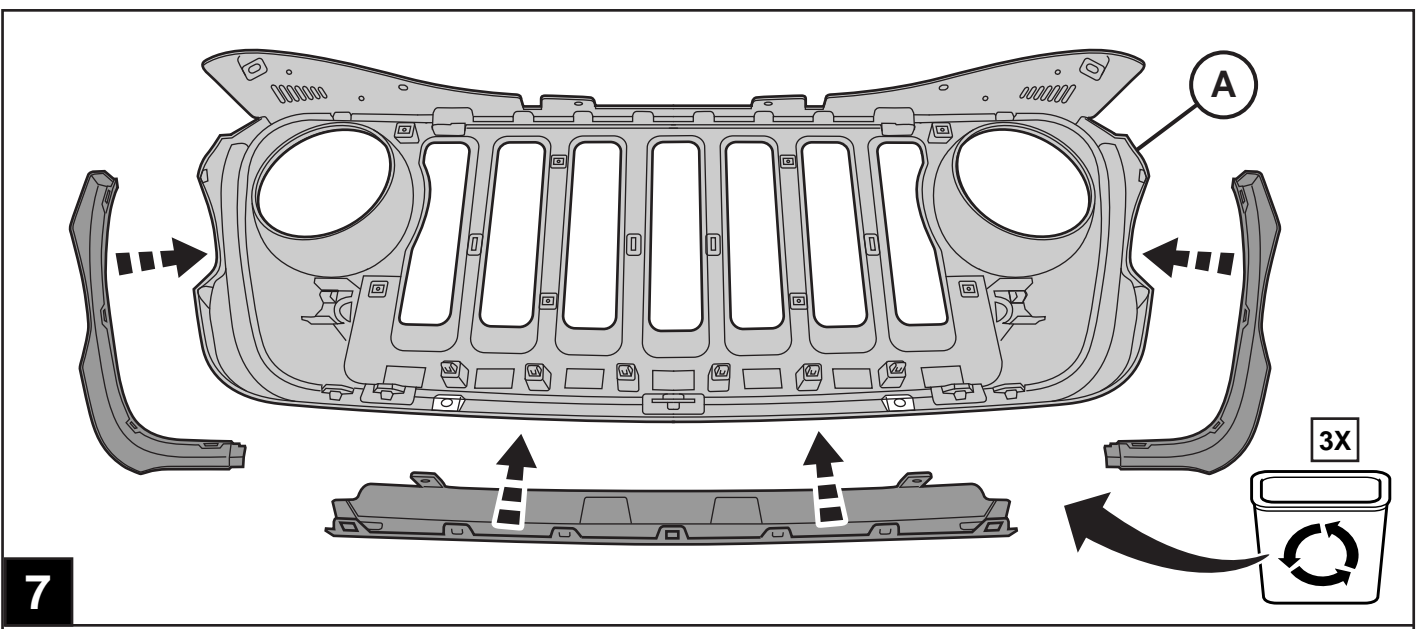

FRONT GRILLE JEEP WRANGLER / JEEP GLADIATOR

www.mopar.com

K6862913

Installation sheet