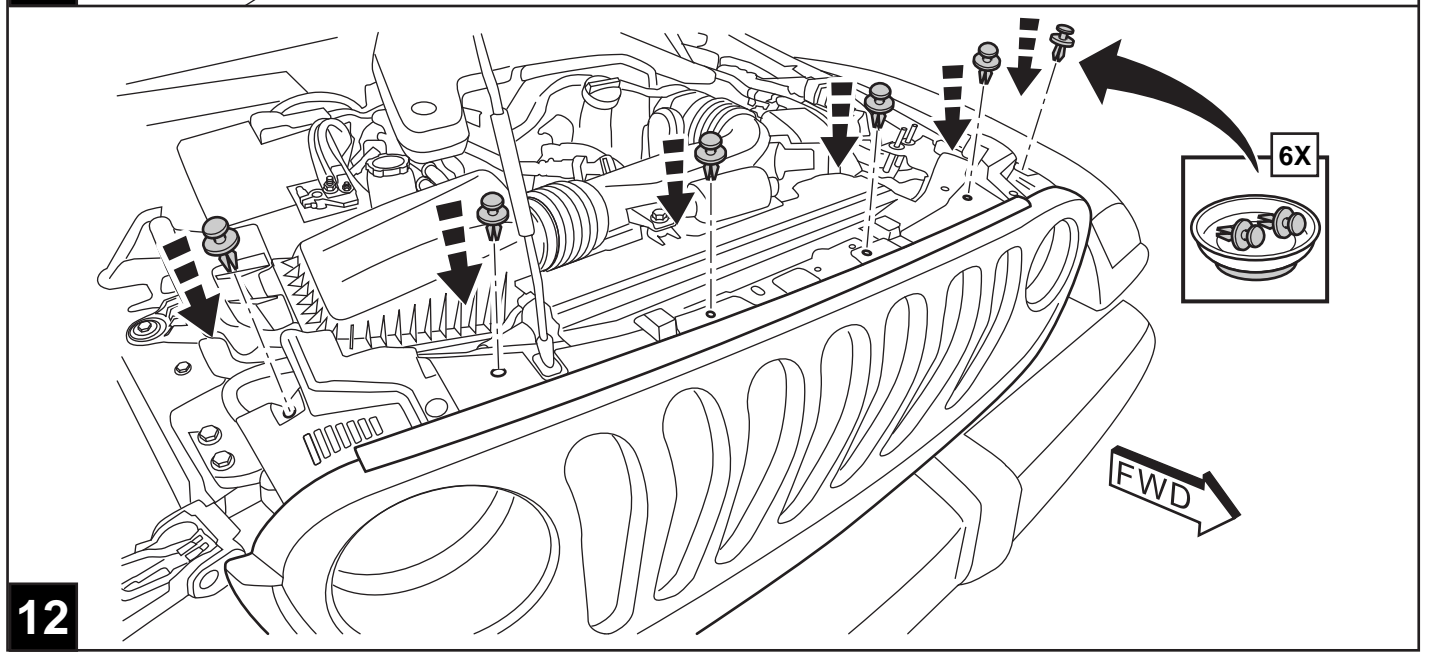

FRONT GRILLE JEEP WRANGLER / JEEP GLADIATOR

www.mopar.com

K6862913

Installation sheet