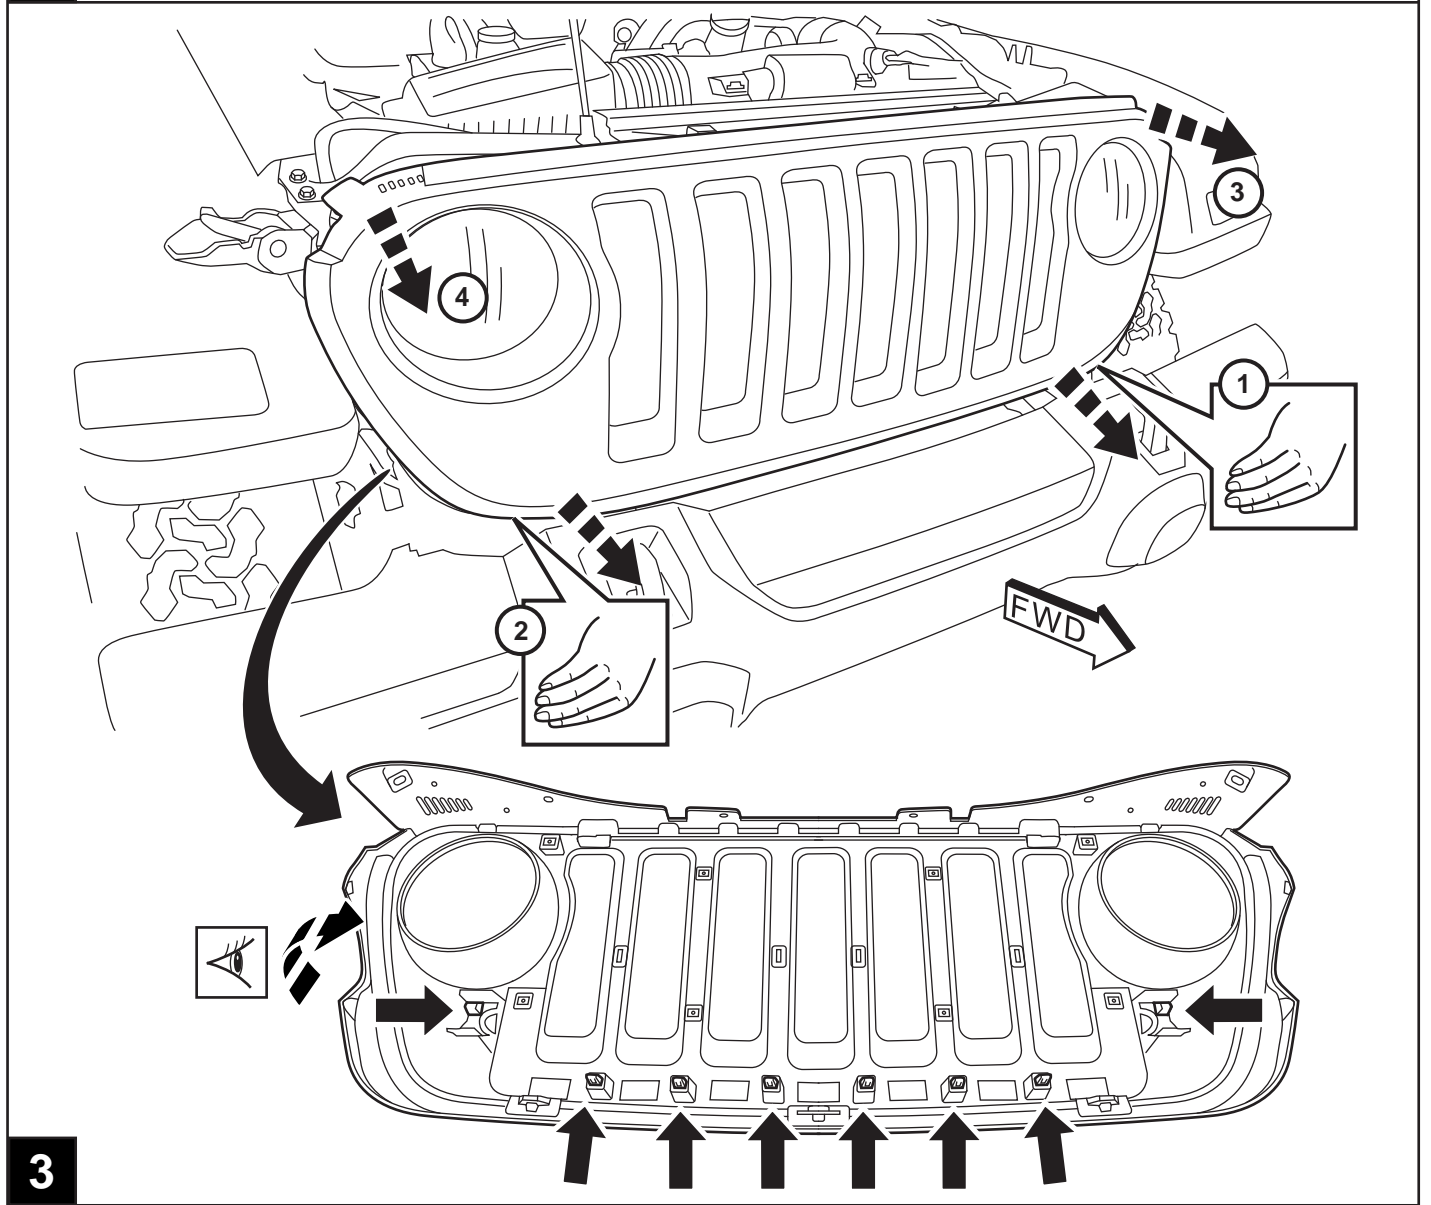

FRONT GRILLE JEEP WRANGLER / JEEP GLADIATOR

www.mopar.com

K6862913

Installation sheet