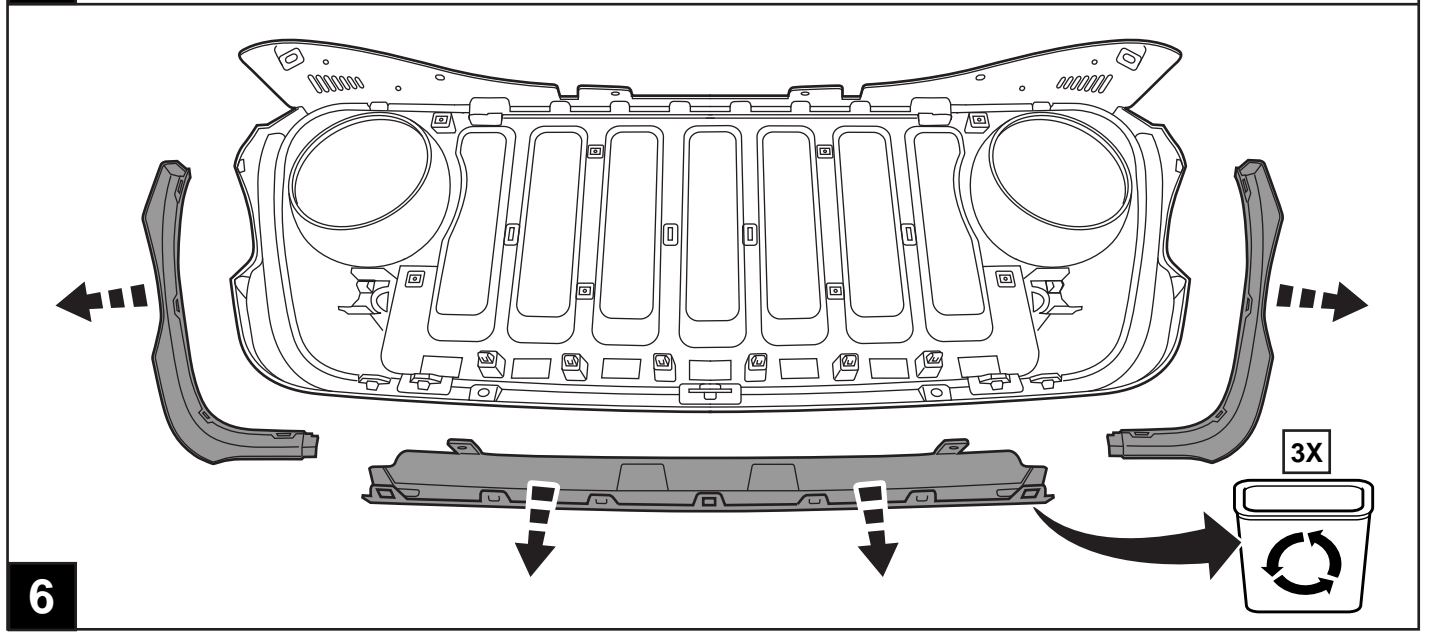

FRONT GRILLE JEEP WRANGLER / JEEP GLADIATOR

www.mopar.com

K6862913

Installation sheet