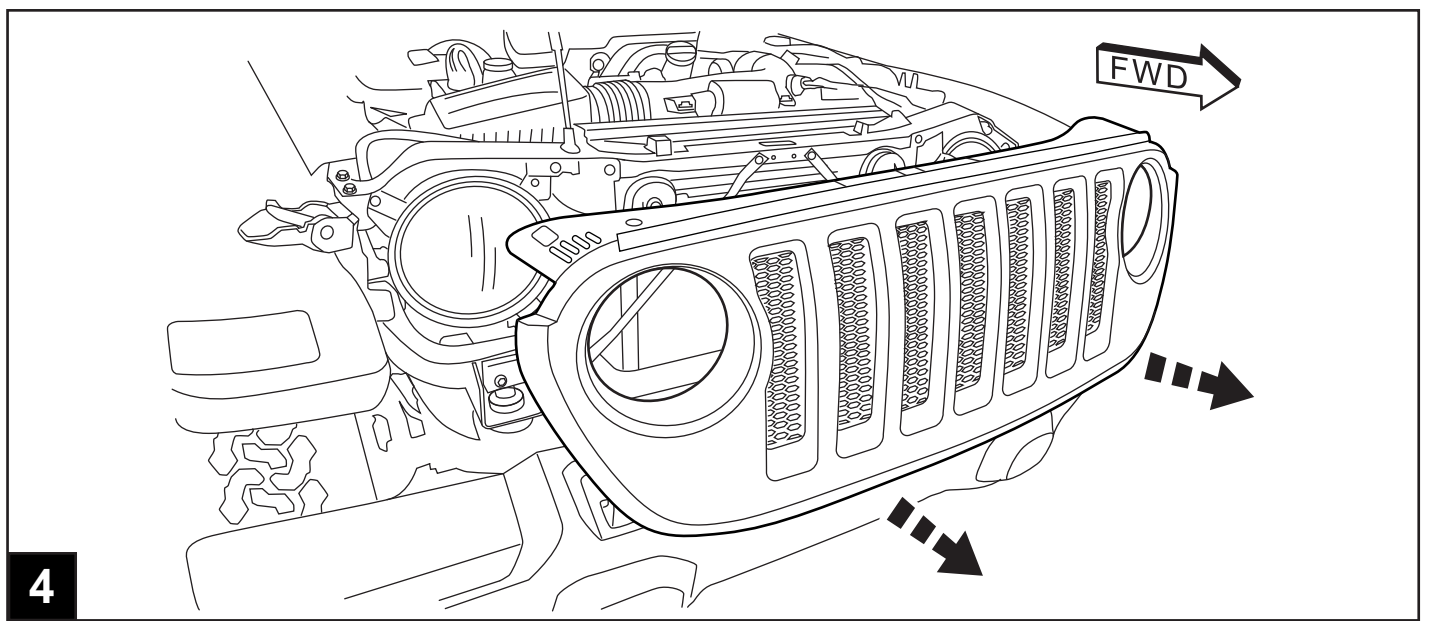

FRONT GRILLE JEEP WRANGLER / JEEP GLADIATOR

www.mopar.com

K6862913

Installation sheet