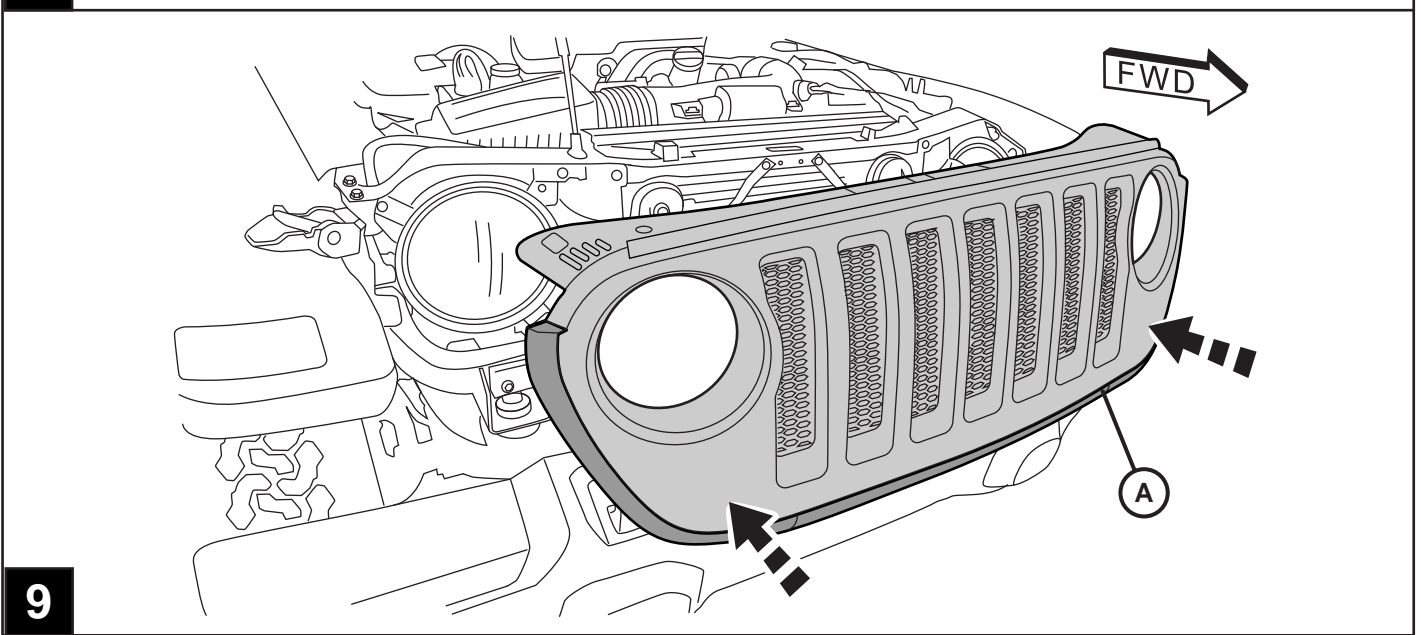

FRONT GRILLE JEEP WRANGLER / JEEP GLADIATOR

www.mopar.com

K6862913

Installation sheet