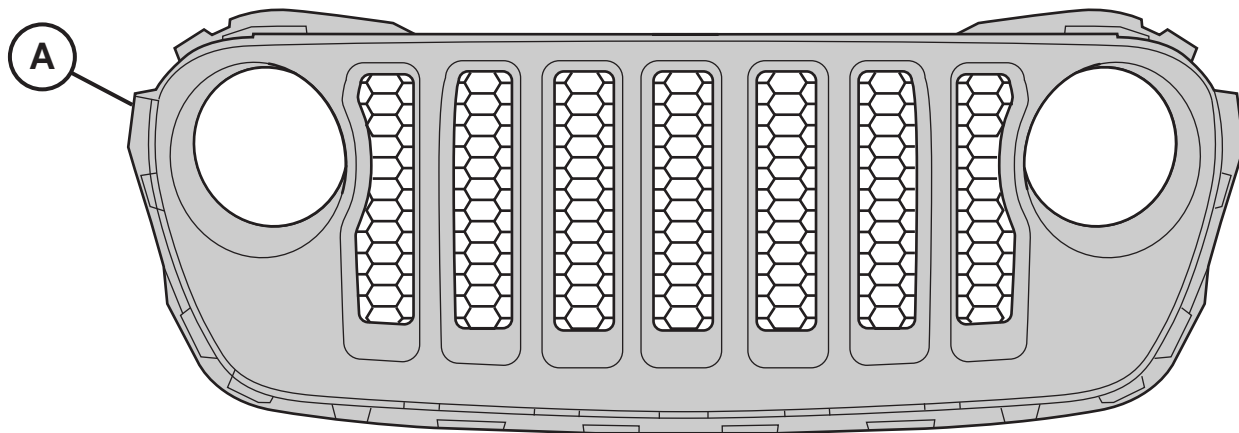

FRONT GRILLE JEEP WRANGLER / JEEP GLADIATOR

www.mopar.com

K6862913

Installation sheet