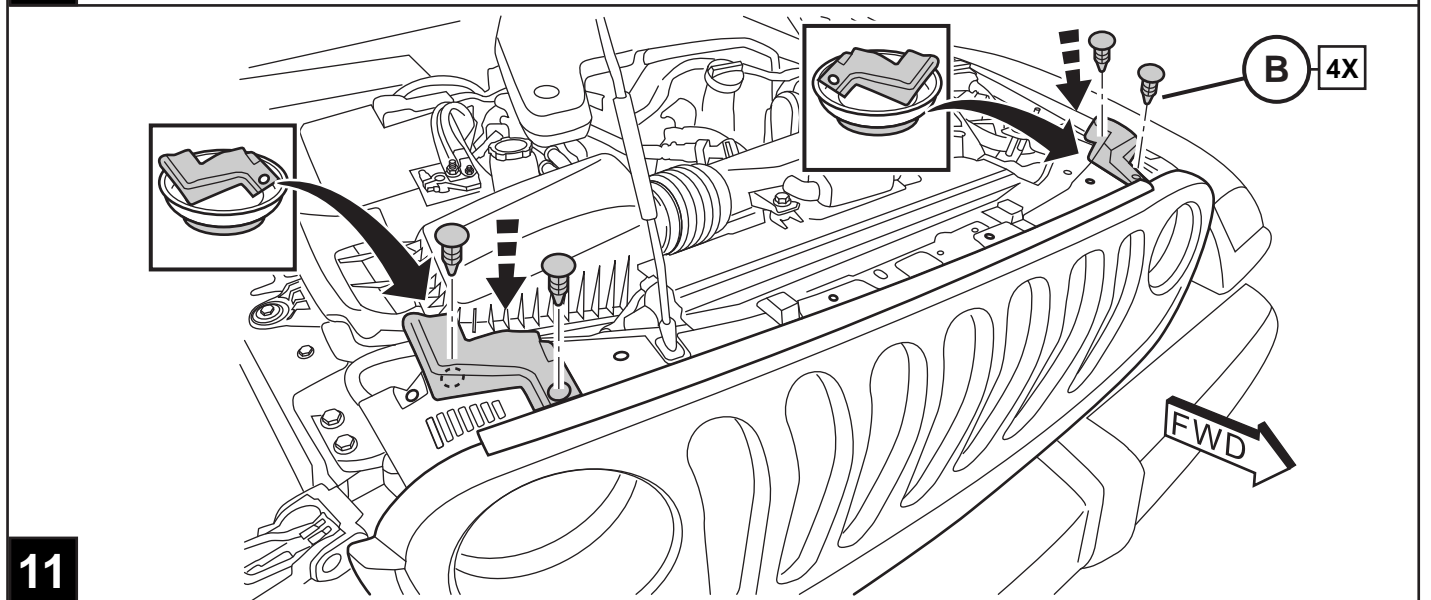

FRONT GRILLE JEEP WRANGLER / JEEP GLADIATOR

www.mopar.com

K6862913

Installation sheet