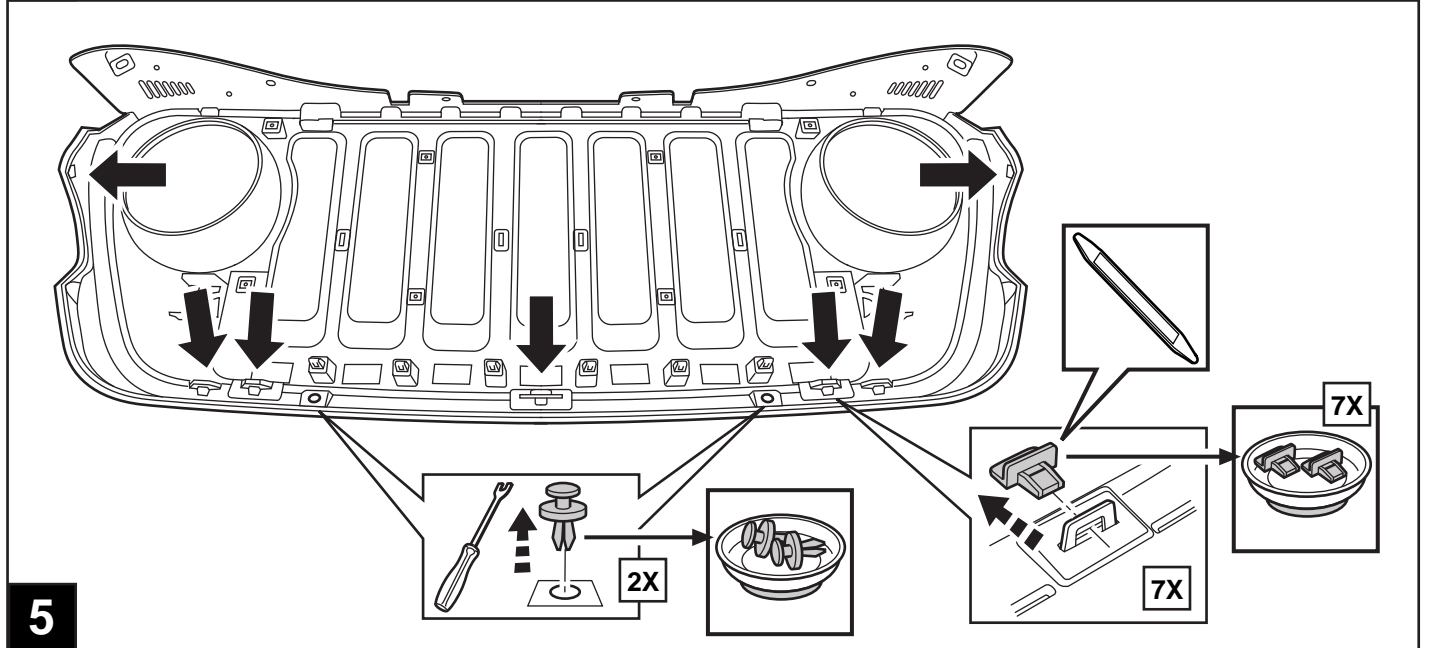

FRONT GRILLE JEEP WRANGLER / JEEP GLADIATOR

www.mopar.com

K6862913

Installation sheet