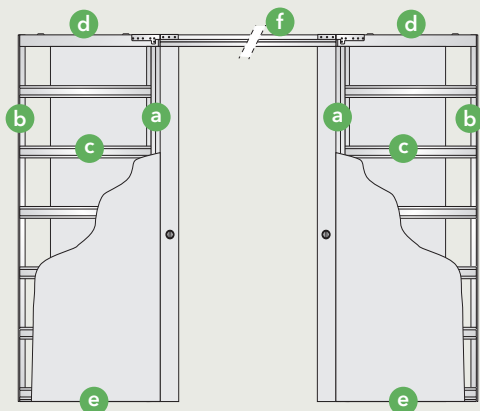

DOUBLE DOOR EXAMPLE