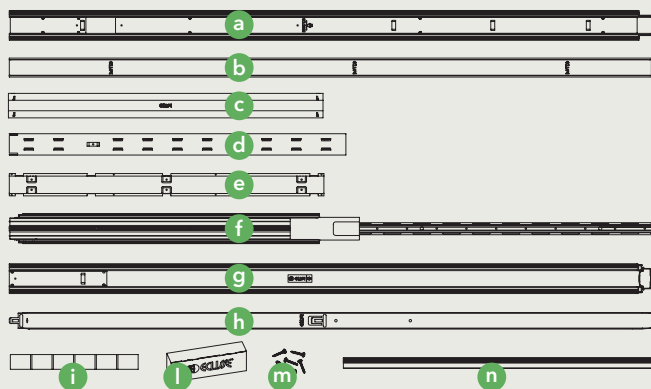

# ECLISSE SYNTESIS FLUSH SYSTEM

## ECLISSE SYNTESIS® FLUSH SYSTEM

A contemporary flush finish with no jambs or architraves, just wall - door - wall.

### SINGLE DOOR EXAMPLE

### LIST OF PARTS