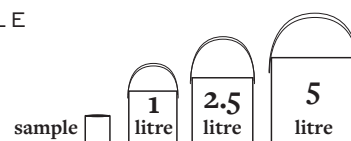

PRODUCT DETAILS

These are waterbased alkyd topcoats for use on timber and metal substrates.

They replace the old oil based products, but with no compromise on performance.

Suitable for interior (including kitchens and bathrooms) and exterior use.

These topcoats are available in white only from stock, but may be tinted to a colour on request.

APPLICATION

- Use over appropriate primer if required.
- On timber substrates apply over Mylands Wood Primer and Undercoat.
- On metal substrates apply over Mylands Metal Primer and Undercoat.
- Do not use in extremes of temperature.
- Use between 8°C and 30°C.
- Do not apply when rain or dew is imminent.
- Stir well before use.
- These products are formulated for brush, roller application and can be sprayed.

THINNING

Should it be deemed necessary to thin, water should be used **up to 10%**.

HEALTH & SAFETY

Refer to Mylands MSDS before use.

PRODUCT BENEFITS

- **Excellent coverage properties**
- **Fast drying**
  two coats can be applied in one day.
- **Environmentally friendly**
- **Washable**
- **Low odour**
- **Yellowing & Damage resistant**

COVERAGE

On average per litre **14m²**

DRYING TIME

Touch dry in **2-3 hours.**   Recoat in **3-4 hours.**

CLEANING

Wash brushes/rollers immediately after use, in warm water containing a little detergent.

STORAGE

This product must be protected from frost. Store at temperature above 5°C.

Use within 12 months.

SIZES AVAILABLE

For further information
visit our website: www.mylands.co.uk
or contact us: +44 (0)208 670 9161
sales@mylands.co.uk

By Appointment to Her Majesty Queen Elizabeth II
Manufacturers of French Polishes, Stains and Wax Polishes
John Myland Limited, London

Last updated 01.11.2020