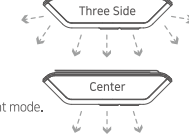

CLAYMORE 3FACE mini

User Manual

CLAYMORE 3Face mini CLF-500(LG/DG/MG)

1. Caution

2. Components

3. Operation

● LED Light

ON/OFF

Brightness Control

Mode Change

When light is ON, press **Mode Change** button twice to change light mode. Center light ↔ three side light.

LED Color Change

SOS-Flash

● Power Bank Function

When a device is connected to the light it will automatically start charging. (On status : Battery indicator turns on)

⚠ Power bank cannot be used while charging the light.

● Charging

1) Open rubber cover on the side and connect USB-C type cable to charge lantern.
2) When the product is charging, the battery indicator flickers. If the light is not flicking and all the lights are on, it indicates that the battery has been fully charged.

Battery Level Indicator

	0-25%	Flickers
	25-50%	
	50-75%	
	75-99%	
	Fully Charged	Stop

4. Instructions

This product is compatible with a strap and carabiner.

*To mount on camera tripod:
Turn the fixing screw on the camera tripod into the socket and fix it. It can be used with all 1/4 inch screw accessories.

5. Specifications

Product name	CLAYMORE 3Face mini
Model No.	CLF-500(LG/DG/MG)
Color temperature	Warm : 3000K , Bright : 4200K , Cool : 6500K (±15%)
Brightness	40~800 Lm
Run time	6hr 30min ~ 60hr
Size	78×102,5×19,7mm
Weight	159g
Battery type/capacity	Li-Polymer 3.7V 5,000mAh(18.50Wh)
Charging time	2hr 40min
Input	USB 5V 2A
Output	5V 2A
Origin	MADE IN KOREA

6. Contents

⚠ Caution for long-term storage

Warranty

Item	CLAYMORE 3Face mini
Model No.	CLF-500(LG/DG/MG)
Seller	
Date of Purchase	

1. Thank you for purchasing CLAYMORE series of Prism Co., Ltd.
2. This product has passed strict quality control tests. If the product is not functioning properly, please contact an authorized service center listed below.

Free Service