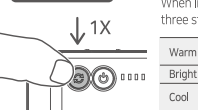

LED Color Change