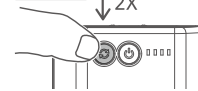

Mode Change

When light is ON, press **Mode Change** button twice to change light mode. Center light ↔ three side light.