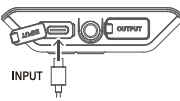

● Charging

1) Open rubber cover on the side and connect USB-C type cable to charge lantern.
2) When the product is charging, the battery indicator flickers. If the light is not flicking and all the lights are on, it indicates that the battery has been fully charged.

Battery Level Indicator

	0-25%	Flickers
	25-50%	
	50-75%	
	75-99%	
	Fully Charged	Stop