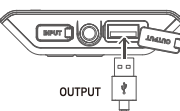

● Power Bank Function

When a device is connected to the light it will automatically start charging. (On status : Battery indicator turns on)

⚠ Power bank cannot be used while charging the light.