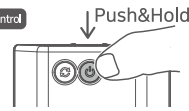

Brightness Control