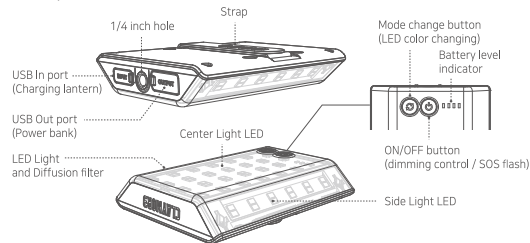

User Manual

CLAYMORE 3Face mini CLF-500(LG/DG/MG)

1. Caution

2. Components